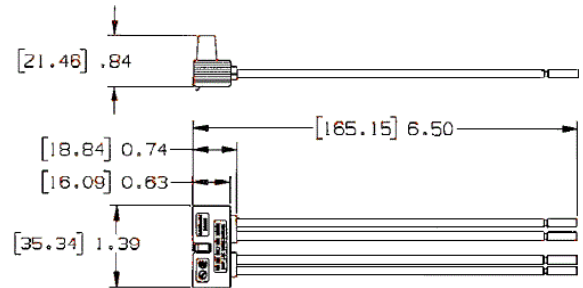

Switches, Single Pole Connector
Accessories
SNAPConnect® Switch Pigtailed
Connector

HUBBELL

Features

- Clear terminal housing
- No exposed live parts
- Fully insulated

Ordering Information

Description	Lead Colors	UPC	Catalog Number
Clear right angle terminal, 6 inch leads, stranded wire.	2) Black, 1) Green	783585189949	SNAPSP2NA

Listings

UL Listed
CSA Certified

Online Resources

[Customer Use Drawing](#)
[eCatalog](#)
[Installation Instructions](#)

Dimensions in Inches (mm)

Hubbell Wiring Device-Kellems • Hubbell Incorporated (Delaware) • 40 Waterview Drive • Shelton, CT 06484

Phone (800) 288-6000 • Fax (800) 255-1031 • Specifications subject to change without notice.