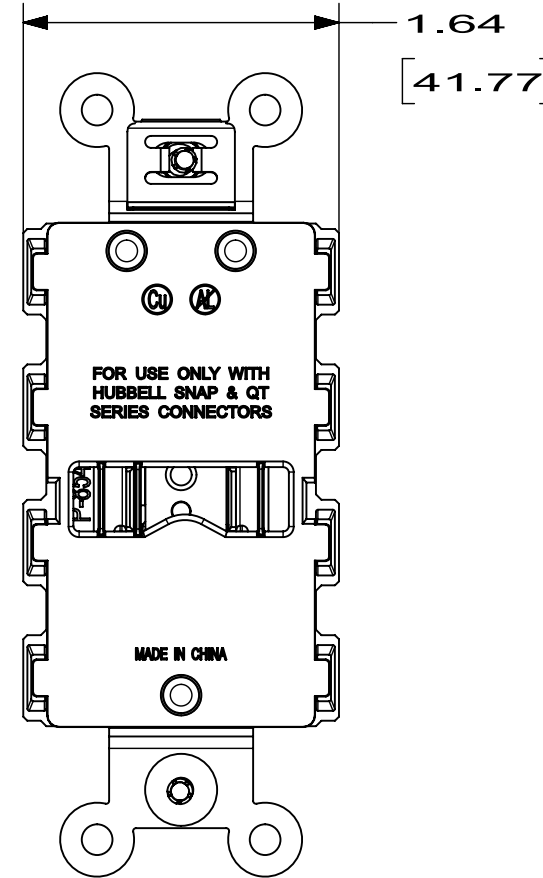

M-12034 3

GREEN DOT ON
HOSPITAL GRADE ONLY
RED DOT ON
SNAP5362WAM1 ONLY

LIST OF PARTS		
DESCRIPTION	MATERIAL	FINISH
BODY	NYLON	SEE TABLE
BASE	NYLON	
LINE CONTACTS	BRASS	
GROUND CONTACT	BRASS	
BRIDGE	SEE NOTES	SEE NOTES
DRIVE SCREWS	ST. STEEL	
RIVETS	BRASS	
MOUNTING SCREWS	STEEL	ZINC PLATE
GROUNDING CLIP	ST. STEEL	
WASHER	FIBER	

CATALOG NO. SNAP8300A
(NOT SHOWN TO SCALE)

SYM	REVISIONS	APP	DATE
3	ADDED CATALOG No. SNAP5362WAM1 TO TABLE; ADDED RED DOT FOR SNAP5362WAM1 ONLY TO GREEN DOT CALLOUT PER DCN 23610 RM	DJP	2/26/18
2	REDRAWN WITH EMBEDDED CAD MODEL WITH NO CHANGES TO PART GEOMETRY. PER DCN 21895 SPN	DJP	02/05/16
1	RELEASE FOR PRODUCTION PER DCN 18212	C.Z	09/15/2011

3. ALL DIMENSIONS ARE IN INCHES [mm].

THE DESIGN AND DIMENSIONS OF THE PRODUCT SHOWN ON THIS DRAWING ARE SUBJECT TO CHANGE WITHOUT NOTICE

TITLE
SNAPCONNECT, HUBBELL
DUPLEX RECEPTACLE

TOLERANCES UNLESS OTHERWISE SPECIFIED .XX = ± .01 .XXX = ± .005 ANGLES = ± 2°	WIRING DEVICE-KELLEMS HUBBELL INCORPORATED SHELTON, CT	
	DR. BY F.H	APP. BY C.Z
	TR. BY	SCALE 1:1
	CHK. BY C.Z	DATE 6/20/2011