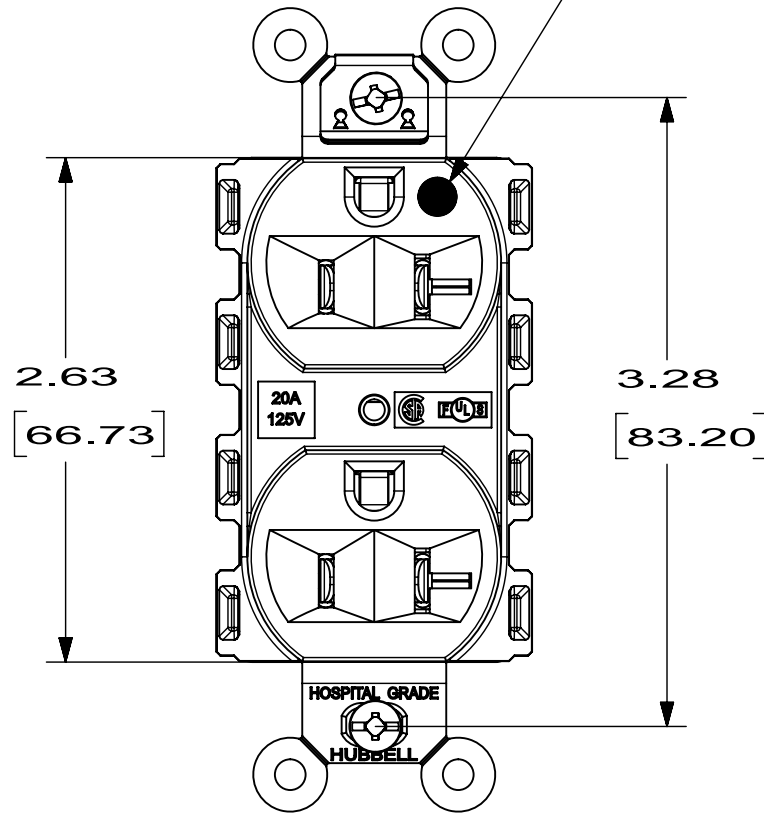

M-12034 3

GREEN DOT ON
HOSPITAL GRADE ONLY
RED DOT ON
SNAP5362WAM1 ONLY

LIST OF PARTS		
DESCRIPTION	MATERIAL	FINISH
BODY	NYLON	SEE TABLE
BASE	NYLON	
LINE CONTACTS	BRASS	
GROUND CONTACT	BRASS	
BRIDGE	SEE NOTES	SEE NOTES
DRIVE SCREWS	ST. STEEL	
RIVETS	BRASS	
MOUNTING SCREWS	STEEL	ZINC PLATE
GROUNDING CLIP	ST. STEEL	
WASHER	FIBER	

CATALOG NO. SNAP8300A
(NOT SHOWN TO SCALE)

SYM	REVISIONS	APP	DATE
3	ADDED CATALOG No. SNAP5362WAM1 TO TABLE; ADDED RED DOT FOR SNAP5362WAM1 ONLY TO GREEN DOT CALLOUT PER DCN 23610 RM	DJP	2/26/18
2	REDRAWN WITH EMBEDDED CAD MODEL WITH NO CHANGES TO PART GEOMETRY. PER DCN 21895 SPN	DJP	02/05/16
1	RELEASE FOR PRODUCTION PER DCN 18212	C.Z	09/15/2011

3. ALL DIMENSIONS ARE IN INCHES [mm].

THE DESIGN AND DIMENSIONS OF THE PRODUCT SHOWN ON THIS DRAWING ARE SUBJECT TO CHANGE WITHOUT NOTICE

TITLE
SNAPCONNECT, HUBBELL
DUPLEX RECEPTACLE

TOLERANCES UNLESS OTHERWISE SPECIFIED .XX = ± .01 .XXX = ± .005 ANGLES = ± 2°	WIRING DEVICE-KELLEMS HUBBELL INCORPORATED SHELTON, CT	
	DR. BY F.H	APP. BY C.Z
	TR. BY	SCALE 1:1
	CHK. BY C.Z	DATE 6/20/2011

DIMENSION SHEET FOR CAT. NO. SEE TABLE

REPAIRABLE

NON-REPAIRABLE

B

M-12034

3