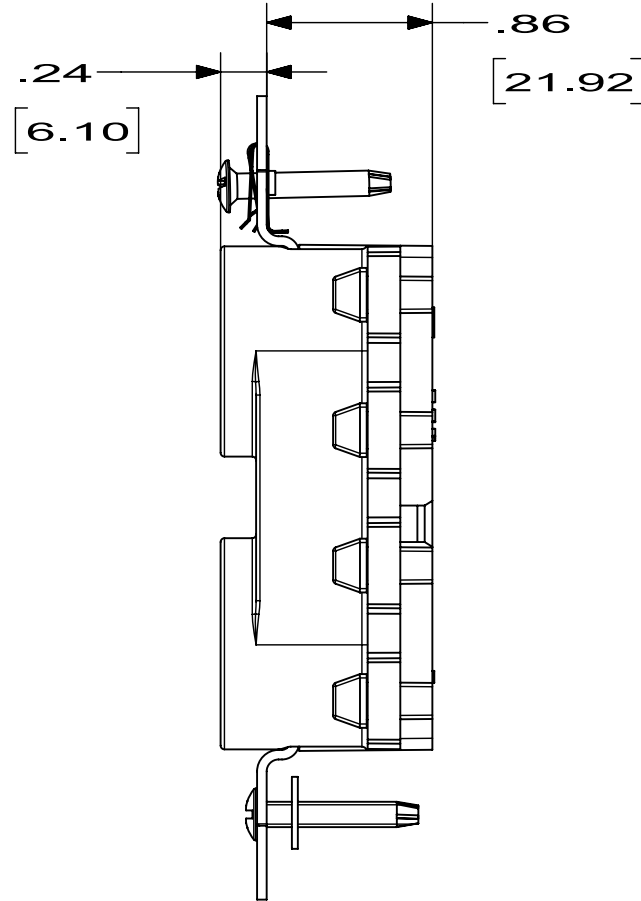

M-12034 3

GREEN DOT ON
HOSPITAL GRADE ONLY
RED DOT ON
SNAP5362WAM1 ONLY

LIST OF PARTS		
DESCRIPTION	MATERIAL	FINISH
BODY	NYLON	SEE TABLE
BASE	NYLON	
LINE CONTACTS	BRASS	
GROUND CONTACT	BRASS	
BRIDGE	SEE NOTES	SEE NOTES
DRIVE SCREWS	ST. STEEL	
RIVETS	BRASS	
MOUNTING SCREWS	STEEL	ZINC PLATE
GROUNDING CLIP	ST. STEEL	
WASHER	FIBER	

CATALOG NO. SNAP8300A
(NOT SHOWN TO SCALE)

SYM	REVISIONS	APP	DATE
3	ADDED CATALOG No. SNAP5362WAM1 TO TABLE; ADDED RED DOT FOR SNAP5362WAM1 ONLY TO GREEN DOT CALLOUT PER DCN 23610 RM	DJP	2/26/18
2	REDRAWN WITH EMBEDDED CAD MODEL WITH NO CHANGES TO PART GEOMETRY. PER DCN 21895 SPN	DJP	02/05/16
1	RELEASE FOR PRODUCTION PER DCN 18212	C.Z	09/15/2011

3. ALL DIMENSIONS ARE IN INCHES [mm].

THE DESIGN AND DIMENSIONS OF THE PRODUCT SHOWN ON THIS DRAWING ARE SUBJECT TO CHANGE WITHOUT NOTICE

TITLE
SNAPCONNECT, HUBBELL
DUPLEX RECEPTACLE

TOLERANCES UNLESS OTHERWISE SPECIFIED .XX = ± .01 .XXX = ± .005 ANGLES = ± 2°	WIRING DEVICE-KELLEMS HUBBELL INCORPORATED SHELTON, CT	
	DR. BY F.H	APP. BY C.Z
	TR. BY	SCALE 1:1
	CHK. BY C.Z	DATE 6/20/2011

DIMENSION SHEET FOR CAT. NO. SEE TABLE

REPAIRABLE

NON-REPAIRABLE

B

M-12034

3