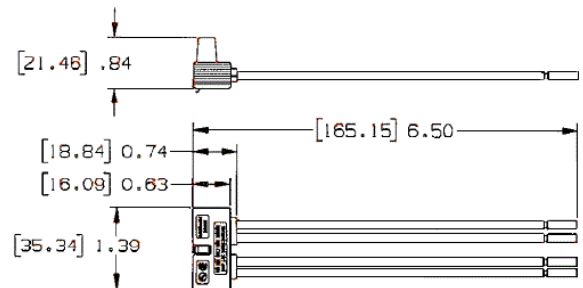

Switches, Three Way Connector
Accessories
SNAPConnect® Switch Pigtailed
Connector

HUBBELL

Features

- Clear terminal housing
- No exposed live parts
- Fully insulated

Ordering Information

Description	Lead Colors	UPC	Catalog Number
Clear right angle terminal, 6 inch leads, stranded wire.	2) Red, 1) Black, 1) Green	783585189963	SNAP3W2NA

Listings

UL Listed
CSA Certified

Online Resources

Customer Use Drawing
eCatalog
Installation Instructions

Dimensions in Inches (mm)

Hubbell Wiring Device-Kellems • Hubbell Incorporated (Delaware) • 40 Waterview Drive • Shelton, CT 06484