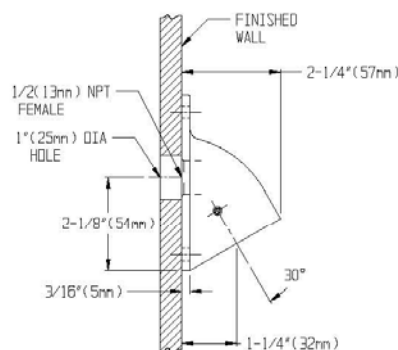

SPEAKMAN®

S-2460

Installation, Maintenance & Operation Instructions ADJUSTA-SPRAY® SOLID BRASS WALL MOUNT SHOWER HEAD

DESCRIPTION

Polished chrome plated solid brass ADJUSTA-SPRAY® wall mounted shower head, 2" face. 60 spray channels at three different angles to allow a full coverage shower. Drilled for but less mounting bolts. Water conserving pressure compensating AUTOFLO® device reduces flow to 2.5 GPM / 9.46 LPM maximum to meet existing ANSI A112.18.1M Standard. Vandal resistant standard. ½" NPTF back inlet.

SPECIFICATIONS

SUPPLY INLET: ½" NPTF
FLOW RATE: 2.5 GPM / 9.46 LPM MAXIMUM
FLOW CONTROL: VARIABLE
SHIPPING WEIGHT: 1.7 LBS

OPTIONS:

AP	Anchor Plate Assembly with Mounting Screws

INSTALLATION

Apply pipe thread tape in a clockwise direction to threads of supply nipple. Pipe joint compound may be used instead of tape. Turning in a clockwise direction, thread the shower head on to the supply nipple. Tighten & position with a strap wrench or a pair of soft jaw pliers. Mark and drill holes for mounting screws (not provided). Note: If necessary, remove shower head and use proper screw anchor (3) (not provided). Turn the water supply on and check for leaks. Tighten mounting screws (3).

OPERATION

To adjust the spray pattern of the shower head, loosen the side set screw with a 3/32" hex wrench, then rotate the spray face with a 3/16" hex wrench to the desired spray. Tighten the side set screw.

MAINTENANCE