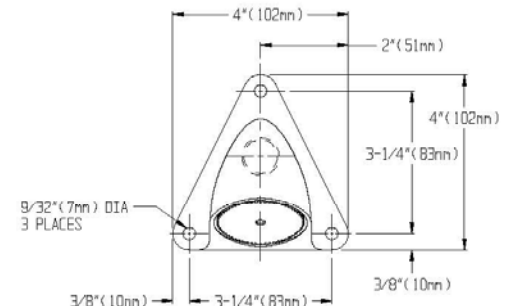

### INSTALLATION

Apply pipe thread tape in a clockwise direction to threads of supply nipple. Pipe joint compound may be used instead of tape. Turning in a clockwise direction, thread the shower head on to the supply nipple. Tighten & position with a strap wrench or a pair of soft jaw pliers. Mark and drill holes for mounting screws (not provided). Note: If necessary, remove shower head and use proper screw anchor (3) (not provided). Turn the water supply on and check for leaks. Tighten mounting screws (3).

### OPERATION

To adjust the spray pattern of the shower head, loosen the side set screw with a 3/32" hex wrench, then rotate the spray face with a 3/16" hex wrench to the desired spray. Tighten the side set screw.

### ROUGH-IN MEASUREMENTS

S-2460-AP

S-2460