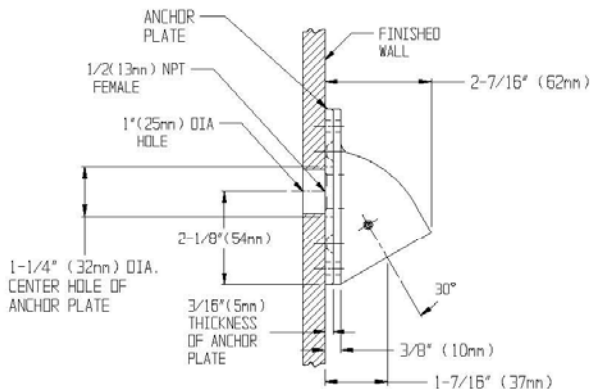

SPECIFICATIONS

SUPPLY INLET: ½" NPTF
FLOW RATE: 2.5 GPM / 9.46 LPM MAXIMUM
FLOW CONTROL: VARIABLE
SHIPPING WEIGHT: 1.7 LBS

OPTIONS:

AP	Anchor Plate Assembly with Mounting Screws

INSTALLATION

Apply pipe thread tape in a clockwise direction to threads of supply nipple. Pipe joint compound may be used instead of tape. Turning in a clockwise direction, thread the shower head on to the supply nipple. Tighten & position with a strap wrench or a pair of soft jaw pliers. Mark and drill holes for mounting screws (not provided). Note: If necessary, remove shower head and use proper screw anchor (3) (not provided). Turn the water supply on and check for leaks. Tighten mounting screws (3).

OPERATION

To adjust the spray pattern of the shower head, loosen the side set screw with a 3/32" hex wrench, then rotate the spray face with a 3/16" hex wrench to the desired spray. Tighten the side set screw.

MAINTENANCE

The gleaming finish of your SPEAKMAN WATERSAVER® shower head can be cleaned by using mild soap and warm water. Dry immediately with a soft, clean cloth for best results. The flow control device limits water flow to 2.5 gallons per minute. The small orifices may become clogged with scale and other minerals found in potable water. To clean the flow regulator, remove the shower head from the wall, pull out the locking tab, dislodge the flow regulator and clean as necessary.

ROUGH-IN MEASUREMENTS

S-2460-AP