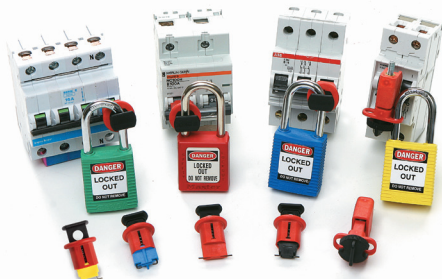

Miniature Circuit Breaker Lockouts

Equipping your employees with the proper lockout tools and warning devices can save lives, reduce employee downtime and cut insurance costs. When seeking a safe and effective method for locking out miniature circuit breakers, Brady has lockout devices to complete the job.

▶ **New Miniature Circuit Breaker Lockout – Universal Fit**

The latest Miniature Circuit Breaker Lockout – Universal Fit is designed for ABB, Hager, Siemens breakers and more, making it your go-to lockout device for a variety of breakers. With this lockout device, you'll get a secure lockout in a low-profile design.

- Low-profile design allows for panel door closure
- Complete lockout by attaching a Brady safety padlock with shackle diameter up to 9/32"

▶ **Other Brady Miniature Circuit Breaker Lockouts**

The Miniature Circuit Breaker Lockout Devices from Brady are designed with specific circuit breakers in mind so that lockout can be completed safely and effectively without any tools. These devices feature quick and easy installation with no tools required, and colored tips to easily differentiate between devices:

- Miniature Circuit Breaker Lockout – ABB MS325 Series
- Miniature Circuit Breaker Lockout – Tie-Bar Lockout
- Miniature Circuit Breaker Lockout – Pin-Out Standard
- Miniature Circuit Breaker Lockout – Pin-In Standard
- Miniature Circuit Breaker Lockout – Pin-Out Wide