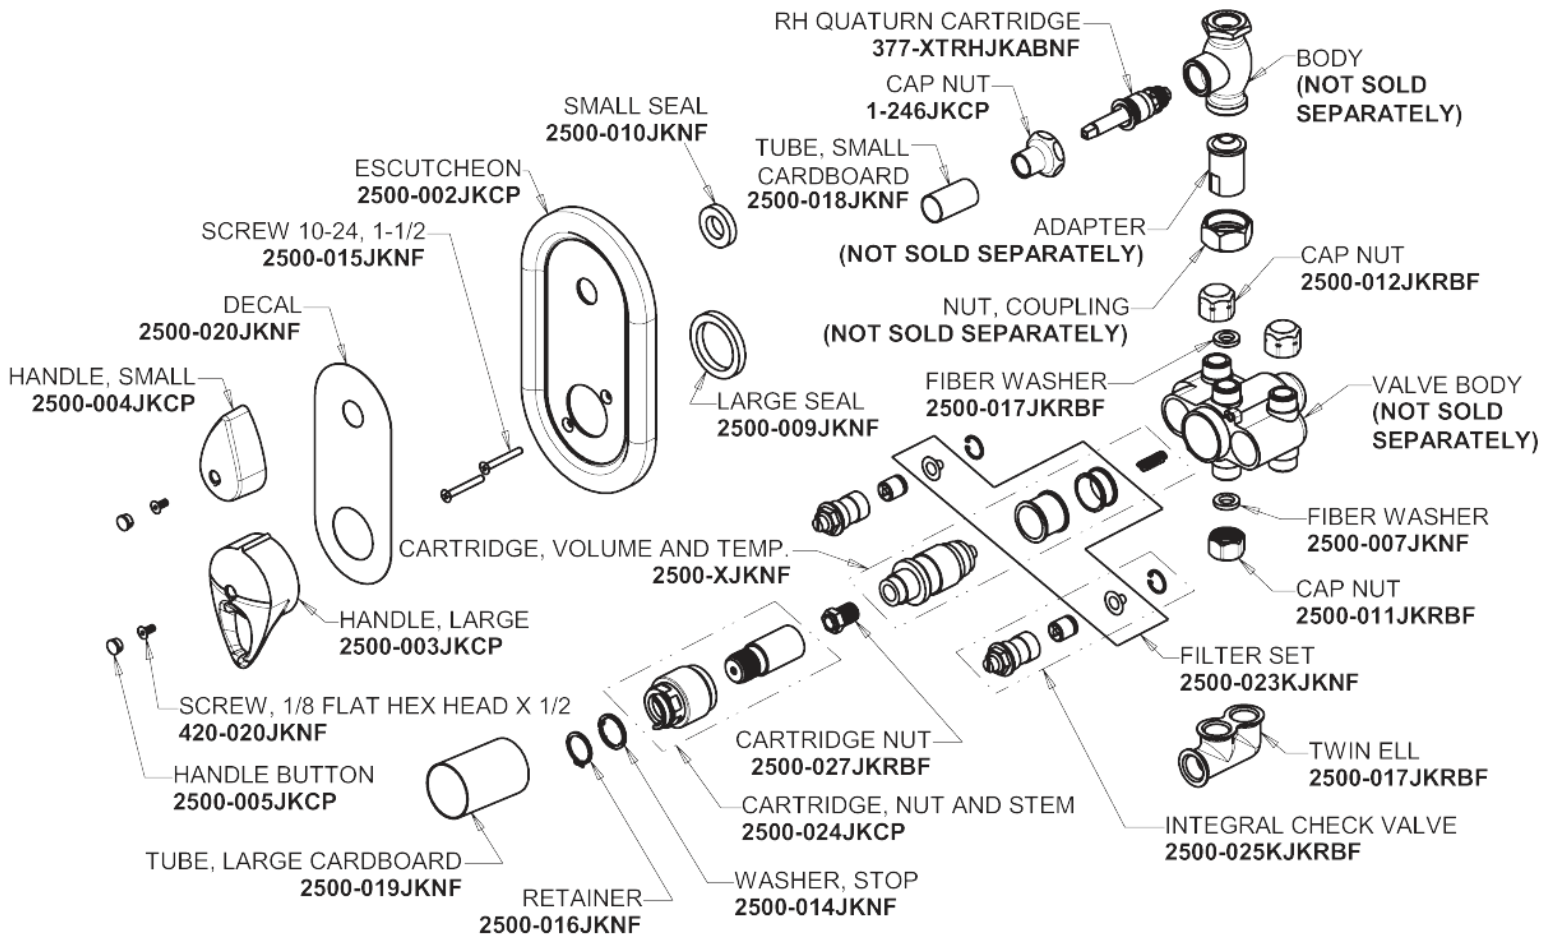

Repair Parts

2500-VOCCP

TempShield Thermostatic Pressure Balancing Shower Valve With Trim

CHICAGO FAUCETS®

Geberit Group

TempShield Thermostatic Pressure Balancing Shower Valve With Trim
2500-VOCCP

For Technical Assistance: