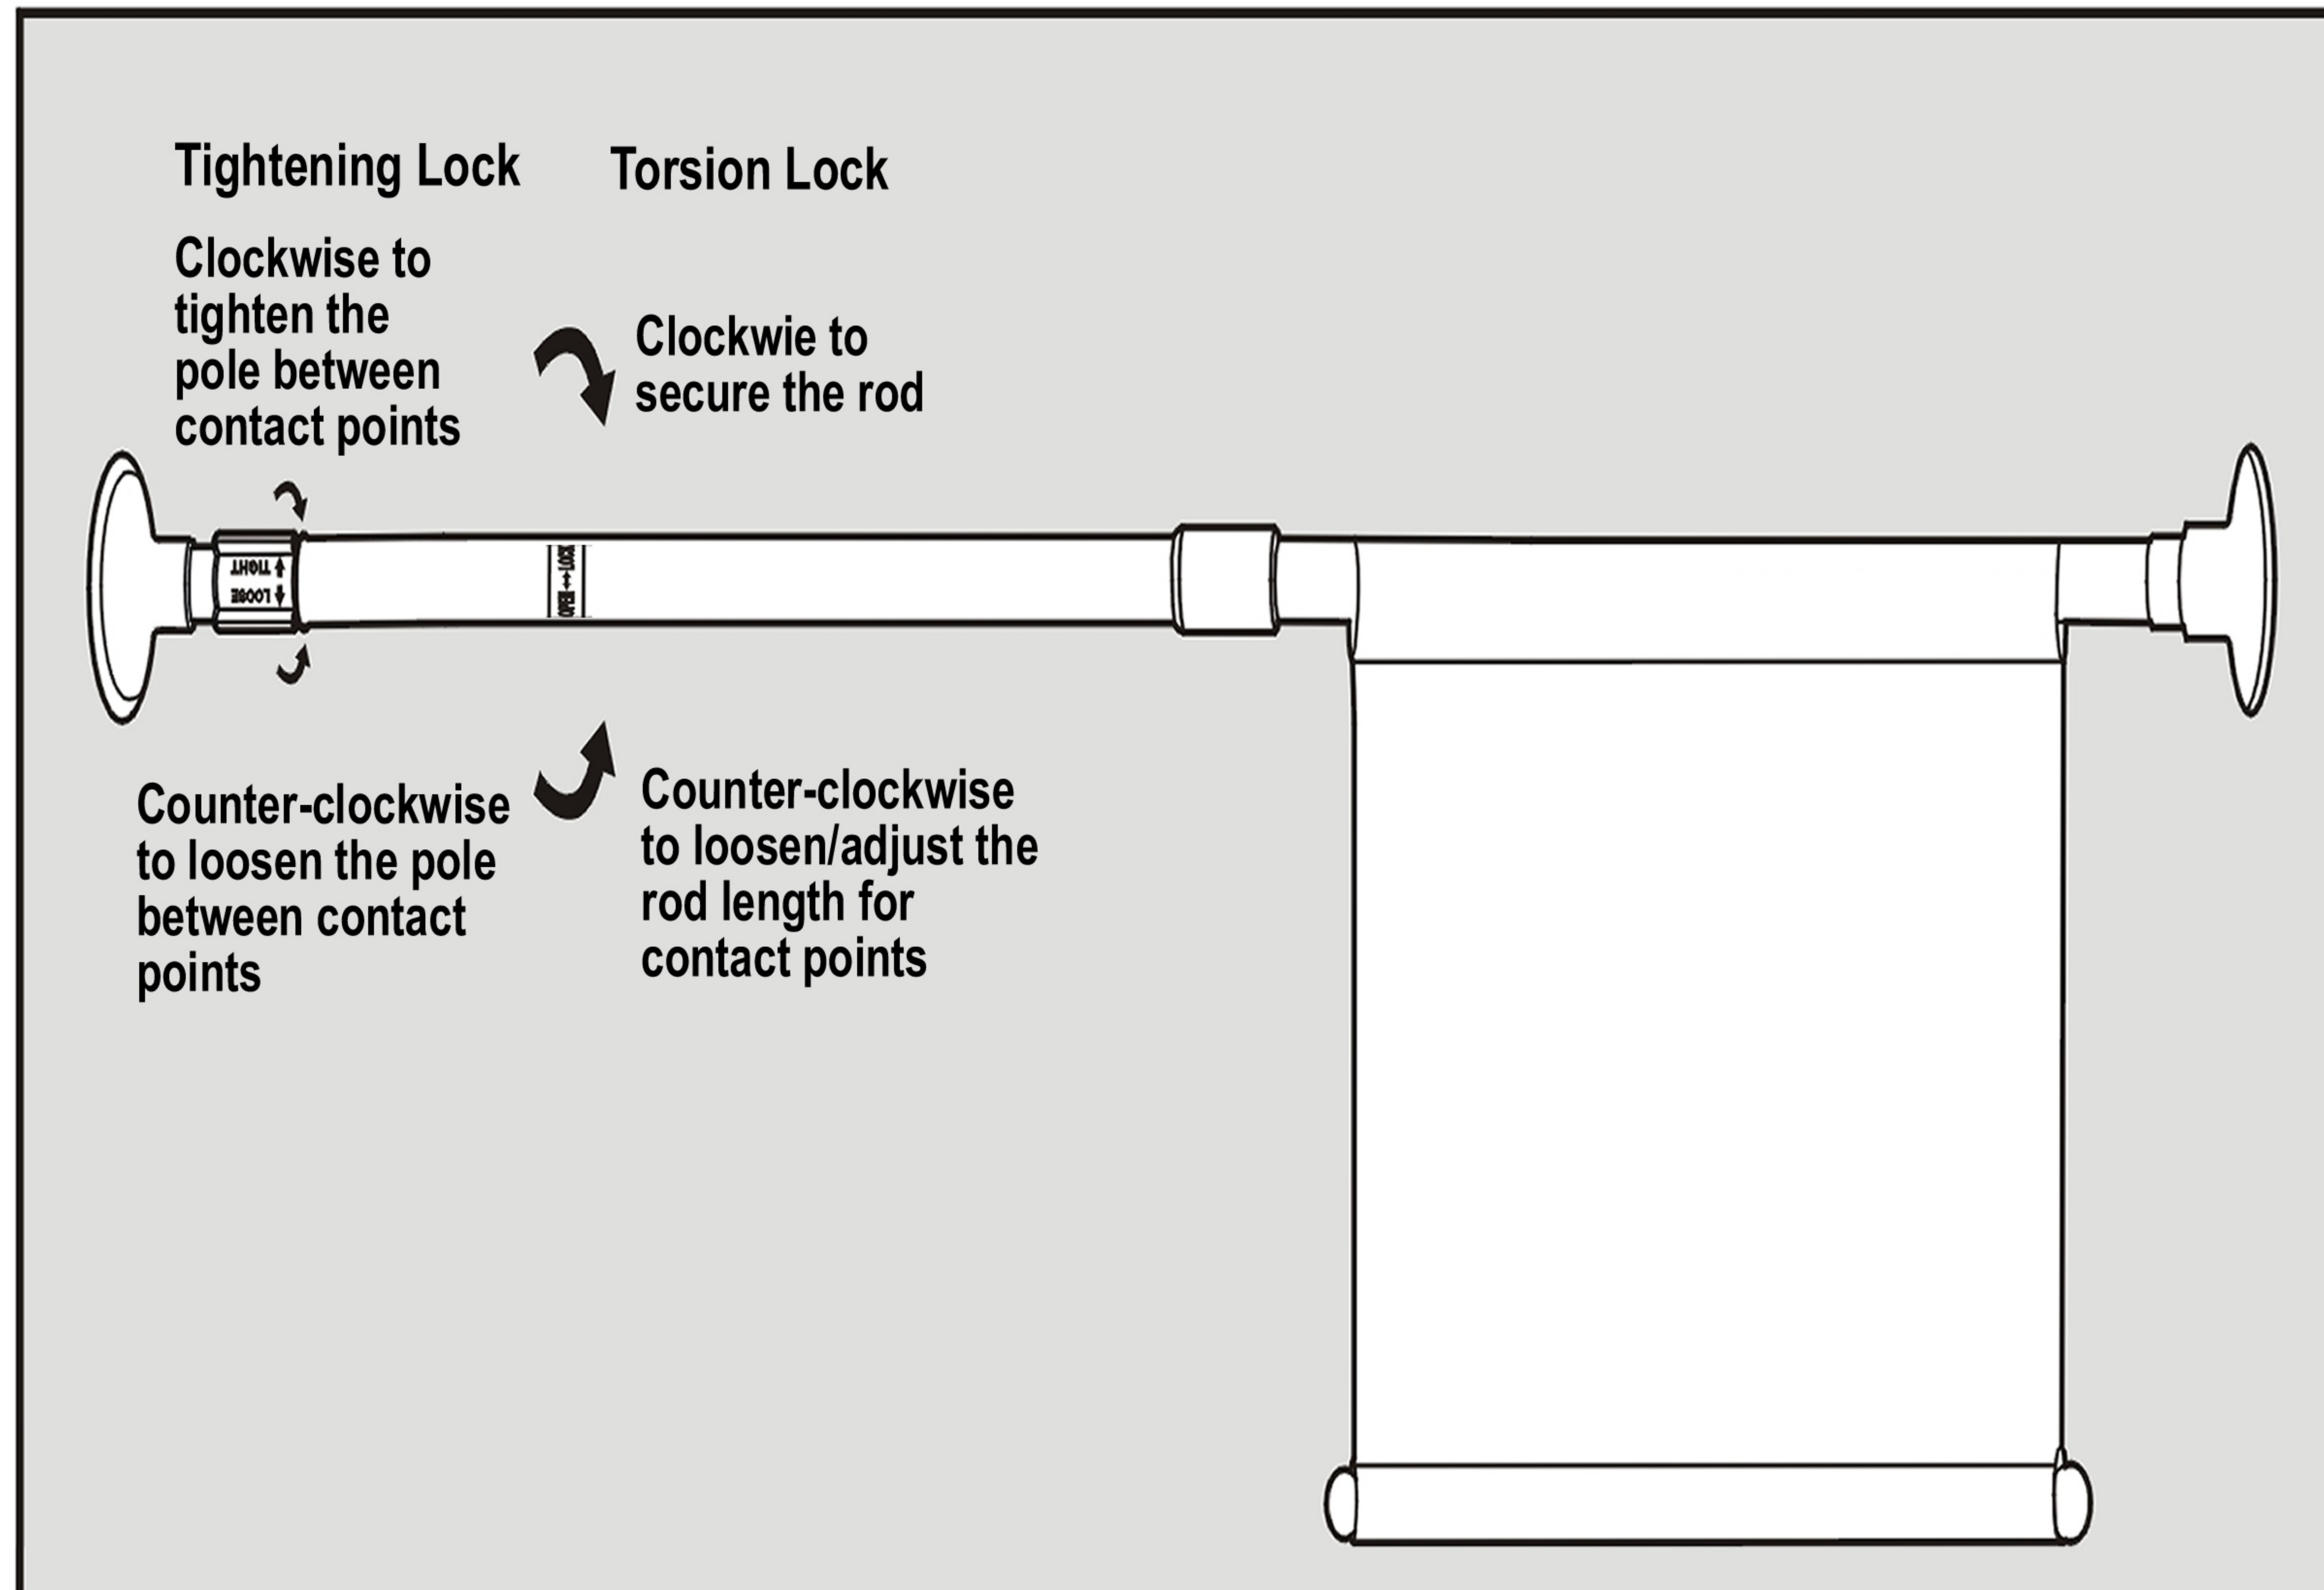

## 2LEB6 – Doorway Hanging Sign Elastic Pole (72")

Expand the extendable pole assembly to the approximate doorway or hallway opening. Secure the Torsion Lock with a clockwise turn. Turn the Tightening Lock clockwise to secure the pole assembly between the contact points.