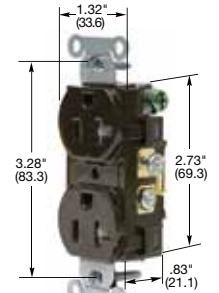

Straight Blade Devices

15 and 20 Ampere, 125 Volts

15A 125V
NEMA 5-15R
UL CSA
0.5 HP

20A 125V
NEMA 5-20R
UL CSA
1 HP

Commercial Specification Grade Receptacles

Duplex	Color	Catalog Number	
Smooth polycarbonate face, duplex, back and side wired.	Black	BR15BLK	BR20BLK
	Blue	BR15BL	BR20BL
	Brown	BR15	BR20
	Gray	BR15GRY	BR20GRY
	Green	BR15GN	BR20GN
	Ivory	BR15I	BR20I
	Light Almond	BR15LA	BR20LA
	Red	BR15R	BR20R
	White	BR15WHI	BR20WHI
Tamper-Resistant, smooth polycarbonate face, duplex, back and side wired.	Black	BR15BLKTR	BR20BLKTR
	Blue	BR15BLTR	BR20BLTR
	Brown	BR15TR	BR20TR
	Gray	BR15GRYTR	BR20GRYTR
	Green	BR15GNTR	BR20GNTR
	Ivory	BR15ITR	BR20ITR
	Light Almond	BR15LATR	BR20LATR
	Red	BR15RTR	BR20RTR
	White	BR15WHITR	BR20WHITR
Weather Resistant, smooth polycarbonate face, duplex, back and side wired.	Black	BR15BLKWR	BR20BLKWR
	Brown	BR15WR	BR20WR
	Gray	BR15GRYWR	BR20GRYWR
	Ivory	BR15IWR	BR20IWR
	Light Almond	BR15LAWR	BR20LAWR
Weather and Tamper-Resistant, smooth polycarbonate face, duplex, back and side wired.	Black	BR15BLKWRTR	BR20BLKWRTR
	Brown	BR15WRTR	BR20WRTR
	Gray	BR15GRYWRTR	BR20GRYWRTR
	Ivory	BR15IWRTR	BR20IWRTR
	Light Almond	BR15LAWRTR	BR20LAWRTR
Isolated ground ^A , smooth nylon face, duplex, side wired only.	Gray	IG15CRGRY	IG20CRGRY
	Ivory	IG15CRI	IG20CRI
	Light Almond	IG15CRLA	IG20CRLA
	Orange	IG15CR	IG20CR
	White	IG15CRWHI	IG20CRWHI
Isolated ground ^A , Style Line [®] decorator*, smooth nylon face, duplex, back and side wired.	Gray	IG15DRGRY	IG20DRGRY
	Ivory	IG15DRI	IG20DRI
	Light Almond	IG15DRLA	IG20DRLA
	Orange	IG15DR	IG20DR
	White	-	IG20DRWHI

Note: ^ASee section N for additional information on isolated ground devices.
See page A-47 for accessories.
See page Tech-10 for Tamper and Weather Resistant descriptions.
See section O for wallplates.

BR15I

BR20TR

BR15IWR

BR20WRTR

IG20CR

Dimensions in Inches (mm)