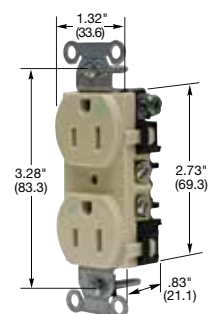

Straight Blade Devices

15 and 20 Ampere, 125 Volts

15A 125V
NEMA 5-15R
UL CSA
0.5 HP

20A 125V
NEMA 5-20R
UL CSA
1 HP

Commercial Specification Grade Receptacles

Duplex	Color	Catalog Number	
Smooth polycarbonate face, duplex, back and side wired.	Black	BR15BLK	BR20BLK
	Blue	BR15BL	BR20BL
	Brown	BR15	BR20
	Gray	BR15GRY	BR20GRY
	Green	BR15GN	BR20GN
	Ivory	BR15I	BR20I
	Light Almond	BR15LA	BR20LA
	Red	BR15R	BR20R
	White	BR15WHI	BR20WHI
Tamper-Resistant, smooth polycarbonate face, duplex, back and side wired.	Black	BR15BLKTR	BR20BLKTR
	Blue	BR15BLTR	BR20BLTR
	Brown	BR15TR	BR20TR
	Gray	BR15GRYTR	BR20GRYTR
	Green	BR15GNTR	BR20GNTR
	Ivory	BR15ITR	BR20ITR
	Light Almond	BR15LATR	BR20LATR
	Red	BR15RTR	BR20RTR
	White	BR15WHITR	BR20WHITR
Weather Resistant, smooth polycarbonate face, duplex, back and side wired.	Black	BR15BLKWR	BR20BLKWR
	Brown	BR15WR	BR20WR
	Gray	BR15GRYWR	BR20GRYWR
	Ivory	BR15IWR	BR20IWR
	Light Almond	BR15LAWR	BR20LAWR
Weather and Tamper-Resistant, smooth polycarbonate face, duplex, back and side wired.	Black	BR15BLKWRTR	BR20BLKWRTR
	Brown	BR15WRTR	BR20WRTR
	Gray	BR15GRYWRTR	BR20GRYWRTR
	Ivory	BR15IWRTR	BR20IWRTR
	Light Almond	BR15LAWRTR	BR20LAWRTR
Isolated ground ^A , smooth nylon face, duplex, side wired only.	Gray	IG15CRGRY	IG20CRGRY
	Ivory	IG15CRI	IG20CRI
	Light Almond	IG15CRLA	IG20CRLA
	Orange	IG15CR	IG20CR
	White	IG15CRWHI	IG20CRWHI
Isolated ground ^A , Style Line [®] decorator*, smooth nylon face, duplex, back and side wired.	Gray	IG15DRGRY	IG20DRGRY
	Ivory	IG15DRI	IG20DRI
	Light Almond	IG15DRLA	IG20DRLA
	Orange	IG15DR	IG20DR
	White	-	IG20DRWHI

BR15I

BR20TR

BR15IWR

BR20WRTR

IG20CR

Dimensions in Inches (mm)