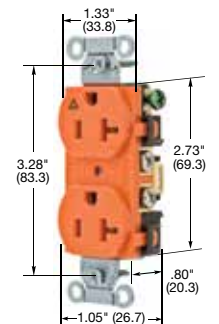

Straight Blade Devices

15 and 20 Ampere, 125 Volts

15A 125V
NEMA 5-15R
UL CSA
0.5 HP

20A 125V
NEMA 5-20R
UL CSA
1 HP

Commercial Specification Grade Receptacles

Duplex	Color	Catalog Number	
Smooth polycarbonate face, duplex, back and side wired.	Black	BR15BLK	BR20BLK
	Blue	BR15BL	BR20BL
	Brown	BR15	BR20
	Gray	BR15GRY	BR20GRY
	Green	BR15GN	BR20GN
	Ivory	BR15I	BR20I
	Light Almond	BR15LA	BR20LA
	Red	BR15R	BR20R
	White	BR15WHI	BR20WHI
Tamper-Resistant, smooth polycarbonate face, duplex, back and side wired.	Black	BR15BLKTR	BR20BLKTR
	Blue	BR15BLTR	BR20BLTR
	Brown	BR15TR	BR20TR
	Gray	BR15GRYTR	BR20GRYTR
	Green	BR15GNTR	BR20GNTR
	Ivory	BR15ITR	BR20ITR
	Light Almond	BR15LATR	BR20LATR
	Red	BR15RTR	BR20RTR
	White	BR15WHITR	BR20WHITR
Weather Resistant, smooth polycarbonate face, duplex, back and side wired.	Black	BR15BLKWR	BR20BLKWR
	Brown	BR15WR	BR20WR
	Gray	BR15GRYWR	BR20GRYWR
	Ivory	BR15IWR	BR20IWR
	Light Almond	BR15LAWR	BR20LAWR
Weather and Tamper-Resistant, smooth polycarbonate face, duplex, back and side wired.	Black	BR15BLKWRTR	BR20BLKWRTR
	Brown	BR15WRTR	BR20WRTR
	Gray	BR15GRYWRTR	BR20GRYWRTR
	Ivory	BR15IWRTR	BR20IWRTR
	Light Almond	BR15LAWRTR	BR20LAWRTR
Isolated ground ^A , smooth nylon face, duplex, side wired only.	Gray	IG15CRGRY	IG20CRGRY
	Ivory	IG15CRI	IG20CRI
	Light Almond	IG15CRLA	IG20CRLA
	Orange	IG15CR	IG20CR
	White	IG15CRWHI	IG20CRWHI
Isolated ground ^A , Style Line [®] decorator*, smooth nylon face, duplex, back and side wired.	Gray	IG15DRGRY	IG20DRGRY
	Ivory	IG15DRI	IG20DRI
	Light Almond	IG15DRLA	IG20DRLA
	Orange	IG15DR	IG20DR
	White	-	IG20DRWHI

BR15I

BR20TR

BR15IWR

BR20WRTR

IG20CR

Dimensions in Inches (mm)