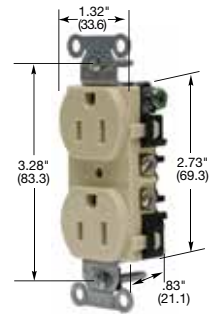

Straight Blade Devices

15 and 20 Ampere, 125 Volts

15A 125V
NEMA 5-15R
UL CSA
0.5 HP

20A 125V
NEMA 5-20R
UL CSA
1 HP

Commercial Specification Grade Receptacles

Duplex	Color	Catalog Number	
Smooth polycarbonate face, duplex, back and side wired.	Black	BR15BLK	BR20BLK
	Blue	BR15BL	BR20BL
	Brown	BR15	BR20
	Gray	BR15GRY	BR20GRY
	Green	BR15GN	BR20GN
	Ivory	BR15I	BR20I
	Light Almond	BR15LA	BR20LA
	Red	BR15R	BR20R
	White	BR15WHI	BR20WHI
Tamper-Resistant, smooth polycarbonate face, duplex, back and side wired.	Black	BR15BLKTR	BR20BLKTR
	Blue	BR15BLTR	BR20BLTR
	Brown	BR15TR	BR20TR
	Gray	BR15GRYTR	BR20GRYTR
	Green	BR15GNTR	BR20GNTR
	Ivory	BR15ITR	BR20ITR
	Light Almond	BR15LATR	BR20LATR
	Red	BR15RTR	BR20RTR
	White	BR15WHITR	BR20WHITR
Weather Resistant, smooth polycarbonate face, duplex, back and side wired.	Black	BR15BLKWR	BR20BLKWR
	Brown	BR15WR	BR20WR
	Gray	BR15GRYWR	BR20GRYWR
	Ivory	BR15IWR	BR20IWR
	Light Almond	BR15LAWR	BR20LAWR
Weather and Tamper-Resistant, smooth polycarbonate face, duplex, back and side wired.	Black	BR15BLKWRTR	BR20BLKWRTR
	Brown	BR15WRTR	BR20WRTR
	Gray	BR15GRYWRTR	BR20GRYWRTR
	Ivory	BR15IWRTR	BR20IWRTR
	Light Almond	BR15LAWRTR	BR20LAWRTR
Isolated ground ^A , smooth nylon face, duplex, side wired only.	Gray	IG15CRGRY	IG20CRGRY
	Ivory	IG15CRI	IG20CRI
	Light Almond	IG15CRLA	IG20CRLA
	Orange	IG15CR	IG20CR
	White	IG15CRWHI	IG20CRWHI
Isolated ground ^A , Style Line [®] decorator*, smooth nylon face, duplex, back and side wired.	Gray	IG15DRGRY	IG20DRGRY
	Ivory	IG15DRI	IG20DRI
	Light Almond	IG15DRLA	IG20DRLA
	Orange	IG15DR	IG20DR
	White	-	IG20DRWHI

BR15I

BR20TR

BR15IWR

BR20WRTR

IG20CR

Dimensions in Inches (mm)