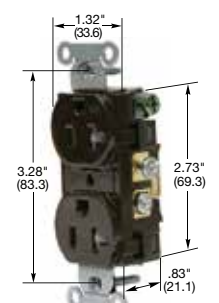

Straight Blade Devices

15 and 20 Ampere, 125 Volts

15A 125V
NEMA 5-15R
UL CSA
0.5 HP

20A 125V
NEMA 5-20R
UL CSA
1 HP

Commercial Specification Grade Receptacles

Duplex	Color	Catalog Number	
Smooth polycarbonate face, duplex, back and side wired.	Black	BR15BLK	BR20BLK
	Blue	BR15BL	BR20BL
	Brown	BR15	BR20
	Gray	BR15GRY	BR20GRY
	Green	BR15GN	BR20GN
	Ivory	BR15I	BR20I
	Light Almond	BR15LA	BR20LA
	Red	BR15R	BR20R
	White	BR15WHI	BR20WHI
Tamper-Resistant, smooth polycarbonate face, duplex, back and side wired.	Black	BR15BLKTR	BR20BLKTR
	Blue	BR15BLTR	BR20BLTR
	Brown	BR15TR	BR20TR
	Gray	BR15GRYTR	BR20GRYTR
	Green	BR15GNTR	BR20GNTR
	Ivory	BR15ITR	BR20ITR
	Light Almond	BR15LATR	BR20LATR
	Red	BR15RTR	BR20RTR
	White	BR15WHITR	BR20WHITR
Weather Resistant, smooth polycarbonate face, duplex, back and side wired.	Black	BR15BLKWR	BR20BLKWR
	Brown	BR15WR	BR20WR
	Gray	BR15GRYWR	BR20GRYWR
	Ivory	BR15IWR	BR20IWR
	Light Almond	BR15LAWR	BR20LAWR
Weather and Tamper-Resistant, smooth polycarbonate face, duplex, back and side wired.	Black	BR15BLKWRTR	BR20BLKWRTR
	Brown	BR15WRTR	BR20WRTR
	Gray	BR15GRYWRTR	BR20GRYWRTR
	Ivory	BR15IWRTR	BR20IWRTR
	Light Almond	BR15LAWRTR	BR20LAWRTR
Isolated ground ^A , smooth nylon face, duplex, side wired only.	Gray	IG15CRGRY	IG20CRGRY
	Ivory	IG15CRI	IG20CRI
	Light Almond	IG15CRLA	IG20CRLA
	Orange	IG15CR	IG20CR
	White	IG15CRWHI	IG20CRWHI
Isolated ground ^A , Style Line [®] decorator*, smooth nylon face, duplex, back and side wired.	Gray	IG15DRGRY	IG20DRGRY
	Ivory	IG15DRI	IG20DRI
	Light Almond	IG15DRLA	IG20DRLA
	Orange	IG15DR	IG20DR
	White	-	IG20DRWHI

Note: ^ASee section N for additional information on isolated ground devices.
See page A-47 for accessories.
See page Tech-10 for Tamper and Weather Resistant descriptions.
See section O for wallplates.

BR15I

BR20TR

BR15IWR

BR20WRTR

IG20CR

Dimensions in Inches (mm)