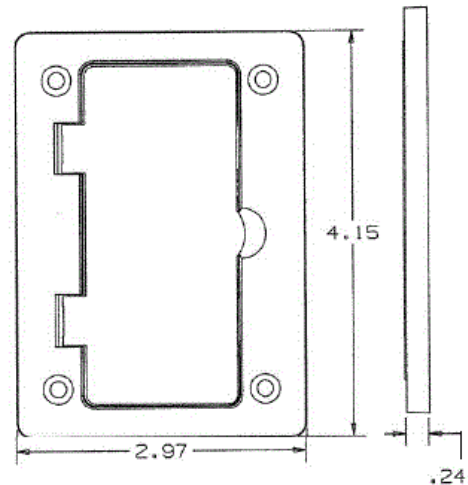

Floor Boxes

Flush Rectangular Non-Metallic Concrete Covers and Flanges

HUBBELL

Features

- Durable cast aluminum construction available
- Provides consistent look and maximum functionality
- Locking studs allow each door to be secured independently

Ordering Information

Description	Device Color	UPC	Catalog Number
Cover with Duplex and	Gray	783585848280	PFBR826GYA

Specifications

Dimensions	4.15" x 2.97"
Number of Gangs	One Required per Gang

Online Resources

[Customer Use Drawing](#)
[eCatalog](#)
[Installation Instructions](#)

Dimensions in Inches (mm)

Hubbell Wiring Device-Kellems • Hubbell Incorporated (Delaware) • 40 Waterview Drive • Shelton, CT 06484

Phone (800) 288-6000 • Fax (800) 255-1031 • Specifications subject to change without notice.