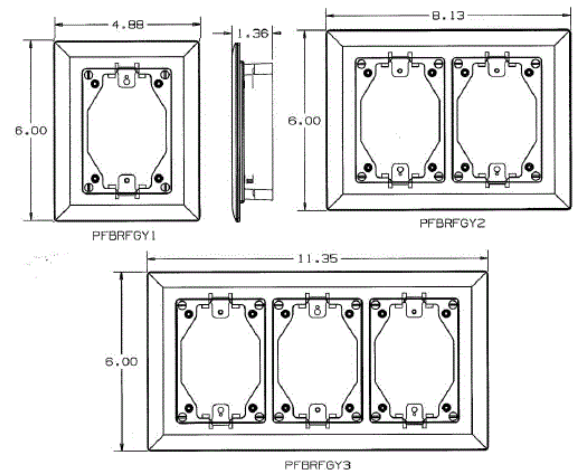

### Ordering Information

Description	Device Color	UPC	Catalog Number
Carpet Flanges,	Gray	783585848372	PFBRFGY2

### Specifications

Dimensions	6.00" x 8.13"
Number of Gangs	2-Gang

### Online Resources

- [Customer Use Drawing](#)
- [eCatalog](#)
- [Installation Instructions](#)

Dimensions in Inches (mm)

Hubbell Wiring Device-Kellems • Hubbell Incorporated (Delaware) • 40 Waterview Drive • Shelton, CT 06484