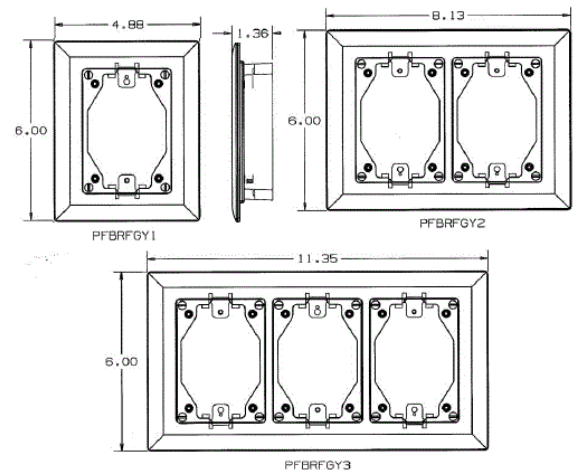

### Ordering Information

Description	Device Color	UPC	Catalog Number
Carpet Flanges,	Gray	783585848365	PFBRFGY1

### Specifications

Dimensions	6.00" x 4.88"
Number of Gangs	1-Gang

### Online Resources

[Customer Use Drawing](#)  
[eCatalog](#)  
[Installation Instructions](#)

Dimensions in Inches (mm)

Hubbell Wiring Device-Kellems • Hubbell Incorporated (Delaware) • 40 Waterview Drive • Shelton, CT 06484