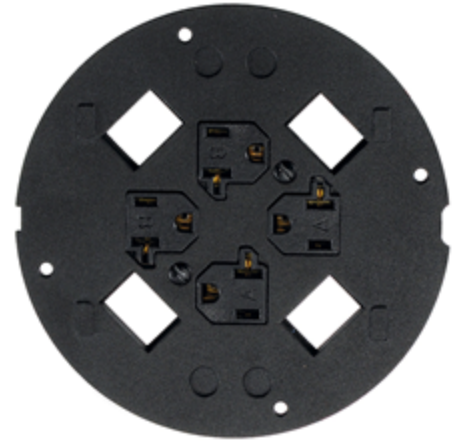

### Hubbell SystemOne Sub-Plates

#### Features

- Durable cast aluminum construction, powder coat finish
- Large capacity and multi-service furniture feed applications
- Open system sub-plates permit maximum data flexibility

#### Ordering Information

Description	Device Color	UPC	Catalog Number
20A, 125V receptacles,	Black	783585371146	S1SP4X4