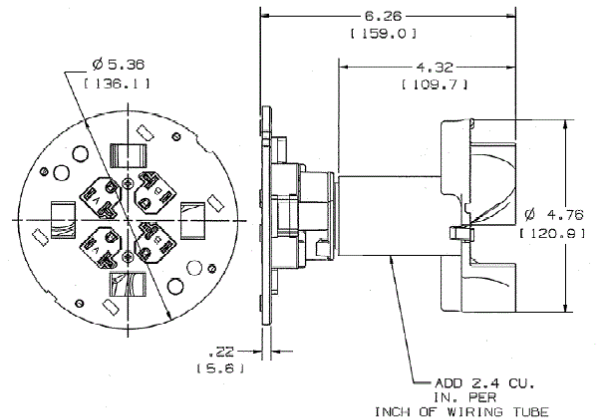

#### Ordering Information

Description	Device Color	UPC	Catalog Number
20A, 125V receptacles,	Black	783585371146	S1SP4X4

#### Online Resources

[Customer Use Drawing](#)  
[eCatalog](#)  
[Installation Instructions](#)

Dimensions in Inches (mm)

Hubbell Wiring Device-Kellems • Hubbell Incorporated (Delaware) • 40 Waterview Drive • Shelton, CT 06484