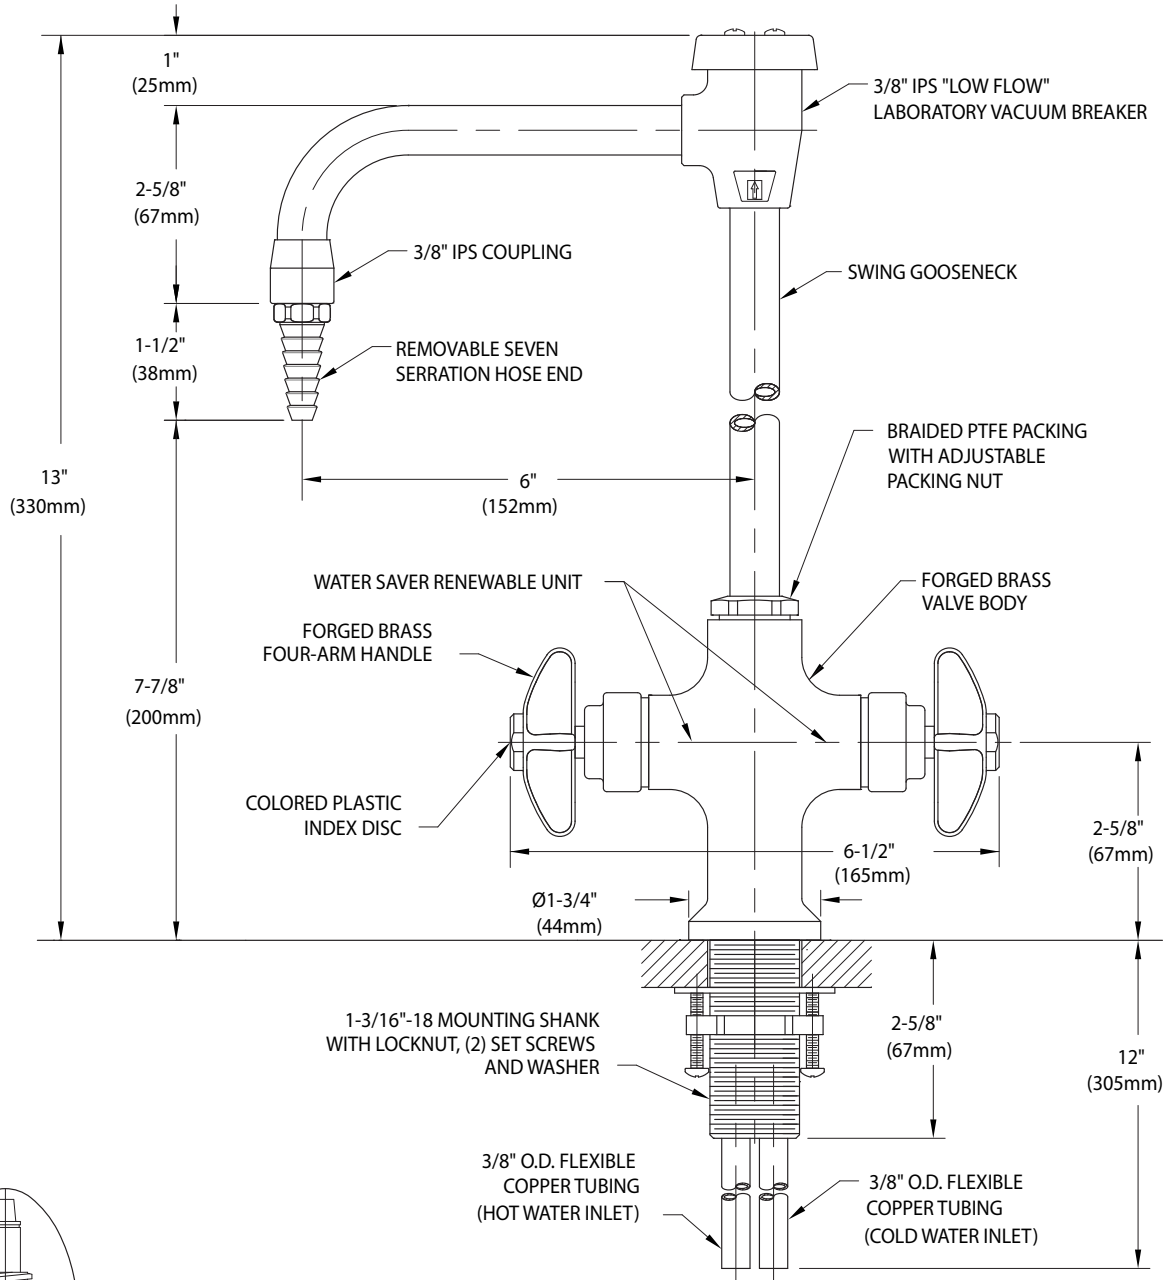

○ **L412VB** Laboratory Mixing Faucet, Deck Mounted, 6" Swing Vacuum Breaker Gooseneck

WATER SAVER RENEWABLE UNIT WITH REPLACEABLE STAINLESS STEEL SEAT

NOTES:

1. FIXTURE IS FULLY ASSEMBLED AND FACTORY TESTED PRIOR TO SHIPMENT.
2. VACUUM BREAKER IS CERTIFIED TO COMPLY WITH ASSE 1001.
3. FIXTURE IS CERTIFIED BY CSA INTERNATIONAL TO COMPLY WITH ASME A112.18.1M AND CSA B125.1.
4. FIXTURE HAS A POLISHED CHROME PLATED FINISH.

Measurements may vary ± 1/4".