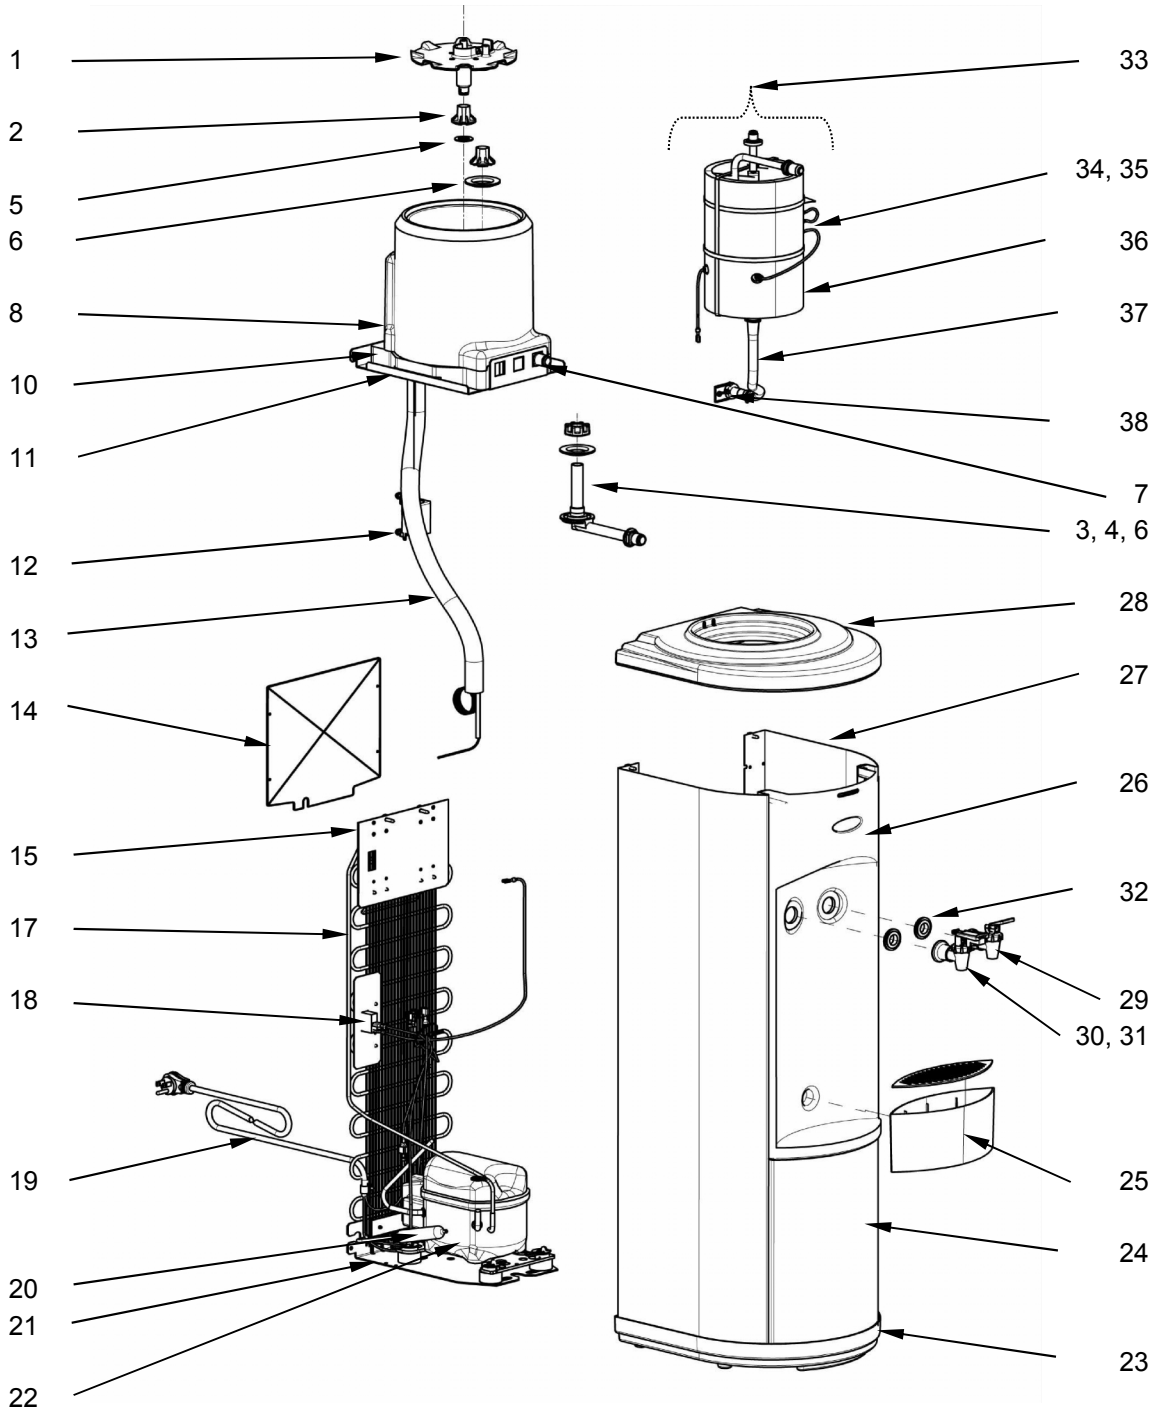

Illustrated Parts Breakdown

Specifications:

Model BTSA1SK

Voltage	115VAC, ±10%, 1 PH, 60 Hz
Size	38-1/8" H, 12" W, 12-1/2" D
Shipping Weight	38 lbs.
Cold Water Capacity	.6 GPH
Compressor	1/20 hp
Compressor (Full Load)	1.2 amps
Refrigerant	134a
Refrigerant Charge	1.375 oz.

Model BTSA1SHS

Voltage	115VAC, ±10%, 1 PH, 60 Hz
Size	38-1/8" H, 12" W, 12-1/2" D
Shipping Weight	38 lbs.
Cold Water Capacity	.6 GPH
Compressor	1/20 hp
Compressor (Full Load)	5.5 amps
Refrigerant	134a
Refrigerant Charge	1.375 oz.