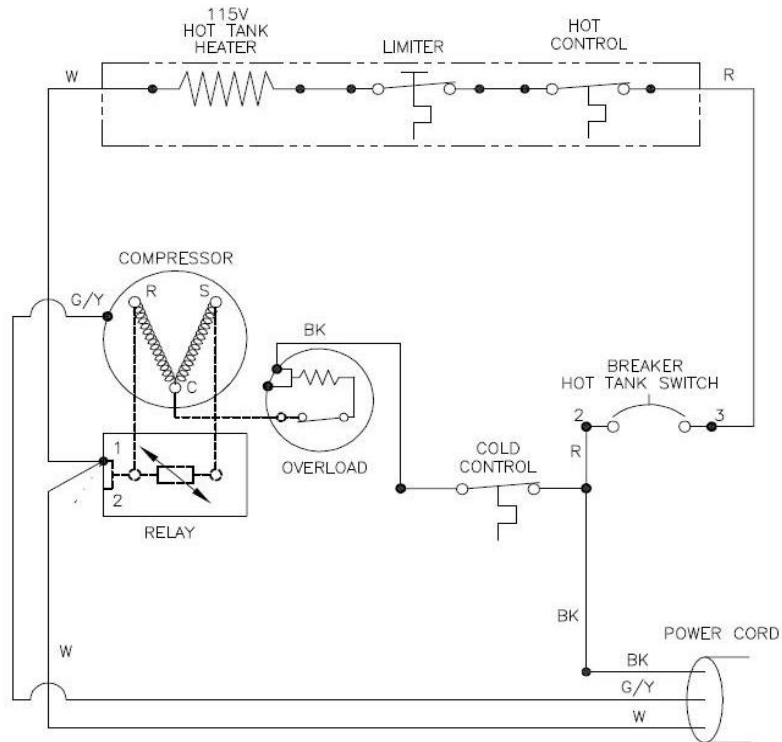

BTSA1SHS

OASIS International

222 East Campus View Blvd · Columbus, Ohio 43235 U.S.A.
1-800-64-OASIS (1-800-646-2747)
www.oasiscoolers.com