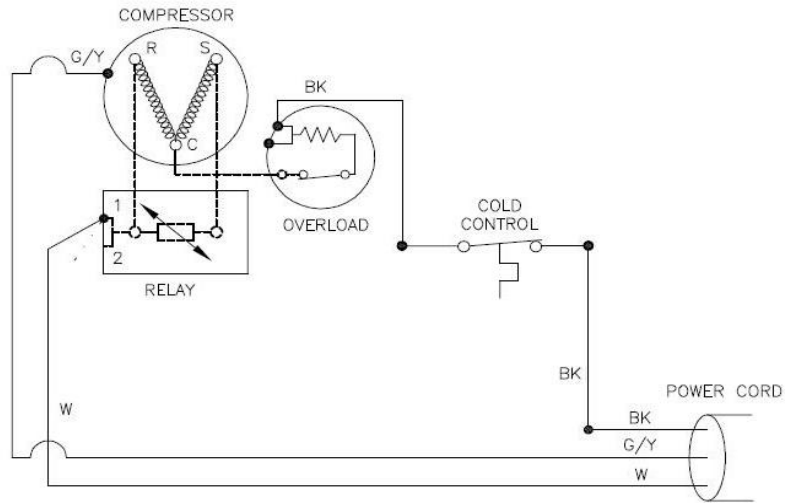

Wiring Diagrams:

BTSA1SK