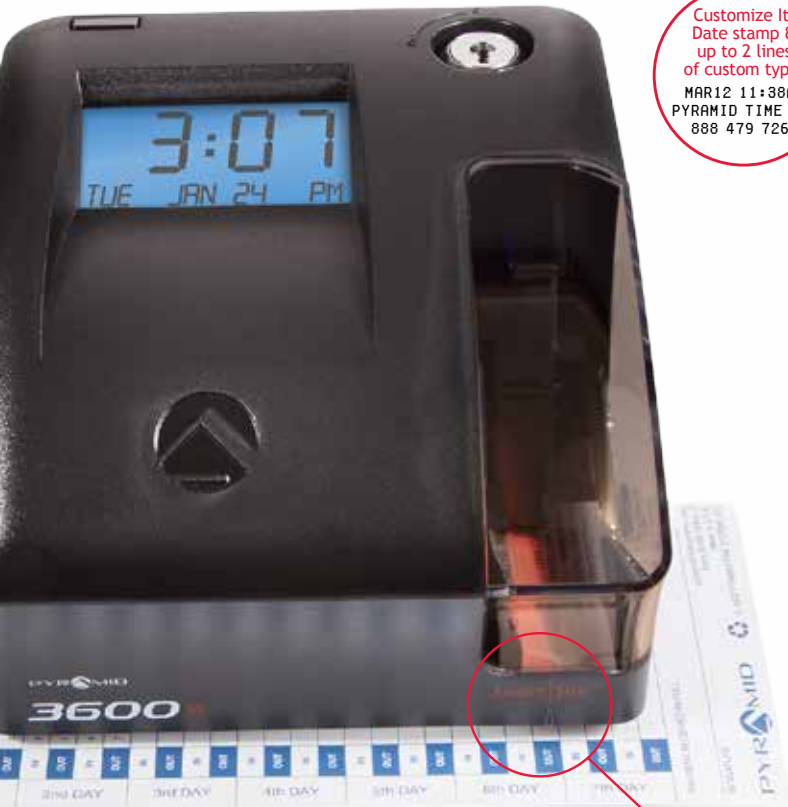

On Target Every Time.

The all new **3600SS** sheds new light on perfectly aligned time card punches & document stamping with exclusive **Smart Site™** technology.

Part #3600SS

Customize It!
Date stamp &
up to 2 lines
of custom type.
MAR12 11:38AM
PYRAMID TIME SYS
888 479 7264

- Patent-pending Smart Site™ alignment guide ensures perfectly aligned time card punches & document stamping time after time
- Custom feature allows date stamp (DATE TIME AM/PM) with up to 2 lines of alphanumeric custom type for company name, address, URL or other custom info
- Counter mode enables sequential page numbering up to 9999 consecutive stamps
- Adjustable document edge side loading accommodates various paper sizes
- Equipped with 14 useful message selections for stamping time sensitive documents
- Adaptable right or left hand printing
- Capable of multi lingual printing, including English, Spanish & French

- Simple 2-minute set-up
- Displays time, date & day of week on easy to read, backlit LCD screen
- Prints date & time (AM/PM, Military, Military Hundredths, Military Tenths)
- Durable dot matrix printing ensures clear, easy-to-read punches time after time
- Long-lasting, easy replacement ribbon cartridge¹
- Care-free automatic reset for short months, leap year & daylight saving time
- Internal battery backup safeguards data & settings for up to 30 days without power
- Tamper-proof security lock helps protect against costly time theft

¹replace ribbon every 6 months for optimum performance

SPECIFICATIONS	
Size (WXHxD)	6.125in x 5.75in x 6.75in (15.55cm x 14.60cm x 17.2cm)
Weight	2.6lbs. (1.17kg)
Power	100-240VAC, 50/60Hz
Color	Black
Mounting	Wall or desktop
Warranty	1-year manufacturer's limited warranty