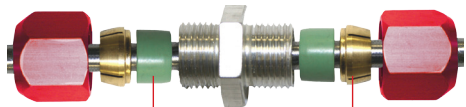

A/C & LINE REPAIR SOLUTIONS

Smart Splice™ Does It All

SMART SPLICE™ ULTIMATE SYSTEM

Everything to Build or Repair Lines

AIR CONDITIONING LINES | COOLANT LINES | HEATER LINES
OIL, POWER STEERING AND TRANS LINES

OVER
8,000
LINE REPAIR
OPTIONS

PROBLEM

SOLUTION

EXPANDED SEAL SLEEVE
Superior Sealing – Burst
Resistant up to 2600 PSI

ANTI-VIBRATION TENSION RING
Resists Vibration
Leaks

ULTIMATE LINE REPAIR SYSTEM

SMART SPLICE™ LINE TO HOSE CONNECTOR

Connect tubing to a/c reduced barrier hose

SMART SPLICE™ HOSE TO HOSE CONNECTOR

Connect a/c reduced barrier hose to hose

SMART SPLICE™ LINE TERMINATOR

Block off a damaged or unused metal line

SMART SPLICE™ 45° & 90° LINE SPLICE