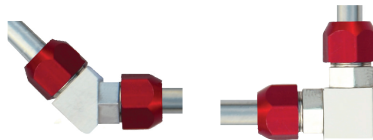

OVER
8,000
LINE REPAIR
OPTIONS

PROBLEM

SOLUTION

EXPANDED SEAL SLEEVE
Superior Sealing – Burst
Resistant up to 2600 PSI

ANTI-VIBRATION TENSION RING
Resists Vibration
Leaks

ULTIMATE LINE REPAIR SYSTEM

SMART SPLICE™ LINE TO HOSE CONNECTOR

Connect tubing to a/c reduced barrier hose

SMART SPLICE™ HOSE TO HOSE CONNECTOR

Connect a/c reduced barrier hose to hose

SMART SPLICE™ LINE TERMINATOR

Block off a damaged or unused metal line

SMART SPLICE™ 45° & 90° LINE SPLICE

Repair leaks at line bends, elbows, and turns

SMART SPLICE™ INLINE SERVICE PORT "T"

Replace damaged or hard-to-reach
service ports

SMART SPLICE™ TOOLS, TUBING & HOSE

1-800-999-1051

AIRSEPT®

www.airsept.com

1-678-987-0500