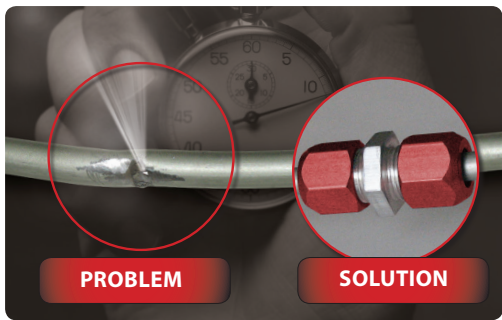

A/C & LINE REPAIR SOLUTIONS

Smart Splice™ Does It All

SMART SPLICE™ ULTIMATE SYSTEM

Everything to Build or Repair Lines

AIR CONDITIONING LINES | COOLANT LINES | HEATER LINES
OIL, POWER STEERING AND TRANS LINES

OVER
8,000
LINE REPAIR
OPTIONS

PROBLEM

SOLUTION

EXPANDED SEAL SLEEVE
Superior Sealing – Burst
Resistant up to 2600 PSI

ANTI-VIBRATION TENSION RING
Resists Vibration
Leaks

ULTIMATE LINE REPAIR SYSTEM

SMART SPLICE™ LINE TO HOSE CONNECTOR

Connect tubing to a/c reduced barrier hose

SMART SPLICE™ HOSE TO HOSE CONNECTOR

Connect a/c reduced barrier hose to hose

SMART SPLICE™ LINE TERMINATOR

Block off a damaged or unused metal line

SMART SPLICE™ 45° & 90° LINE SPLICE