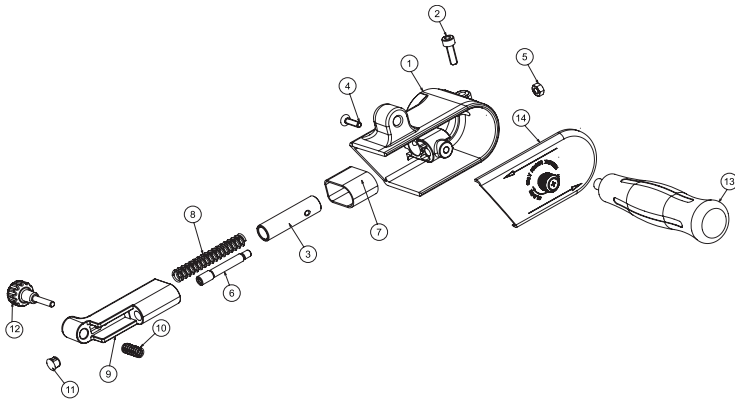

Index No	Part Ref	Description	Qty
H	2050547953	Guard Support 18" W/ Handle	
1		Guard Support	1
2		Screw	1
4		Screw	1
5		Hex Nut	1
6		Guide Post	1
7		Dust Cover	1
8		Spring	1
9		Arm	1
10		Spring	1
11		Plug	1
12		Knob	1
13		Handle	1
14	2050545823	Cover Assembly	1
I	2050546323	Small parts kit 12" Guard	
		Include 2, 4, 5, 6, 7, 8, 10, 11, 12	

Recommended accessories

Pics	Part Ref	Description	Qty
	2050545453	Contact Arm 5/8" To 3/4" x 18" (16 to 19 x 457 mm)	
	2050546433	Wheel Assy 5/8" (16 mm)	1
	2050546263	Platten Pad (Set of 10) (1/2" x 1.97" - 19,5x54mm) - Use Loctite™ 411 Or Equivalent	1
	2050545463	Contact Arm 1/2" x 18" (13 x 457 mm)	
	2050550273	Wheel Assy 1/2" (13 mm)	1
	2050546233	Platten Pad (Set of 10) (1/16" x 1-15/16" - 17,5x49mm) - Use Loctite™ 411 Or Equivalent	1
	2050545473	Contact Arm 1/8" To 1/2" x 18" (3 to 13 x 457 mm)	
	2050546473	Wheel Assy 1/8" (3 mm)	1
	2050545483	Contact Arm 1/2" x 18" (13 x 457 mm)	
	2050546483	Wheel Assy 1/2" (13 mm)	1
	2050546283	Platten Pad (Set of 10) (1/2" x 2-1/8" - 12,5x54mm) - Use Loctite™ 411 Or Equivalent	1
	2050545493	Contact Arm 1/4" x 18" (6 x 457 mm)	
	2050546493	Wheel Assy 1/4" (6 mm)	1
	2050546253	Platten Pad (Set of 10) (5/16" x 2.05" - 7,5x52mm) - Use Loctite™ 411 Or Equivalent	1
	2050545503	Contact Arm 1" x 18" (25 x 457 mm)	
	2050546423	Wheel Assy 1" (25 mm)	1
	2050546293	Platten Pad (Set of 10) (26x55mm) - Use Loctite™ 411 Or Equivalent	1