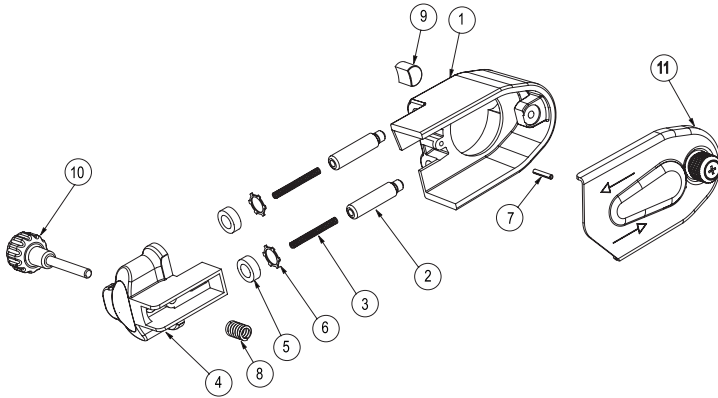

**Assembly instructions**

Item #	Tightening torque	Dir.	Glue
1-18	7.5 ft.lb - 10 Nm	↻	Loctite™ 222
23-24-1	26 ft.lb - 35 Nm	↻↻	Loctite™ 222
35-31	7.5 ft.lb - 10 Nm	↻	

Index No	Part Ref	Description	Qty
<b>A</b>	<b>6154600400</b>	<b>Regulator Assembly</b>	
3		Regulator	1
4		O-Ring 8.1x1.6	1
5		O-Ring 8x1	1
6		Spring Ring Wr9	1
7		Valve Stem	1
8		O-Ring 2X1	1
<b>B</b>	<b>2050546343</b>	<b>Valve Kit</b>	
9		Tip Valve	1
10		Spring	1
<b>C</b>	<b>2050546353</b>	<b>Front Plate Assembly</b>	
26		Front Plate	1
27		Washer	1
28	6157581380	Bearing 8x22x7608z	1
29		Pin Spring 2.5x4	1
<b>D</b>	<b>2050546363</b>	<b>Rear Plate Assembly</b>	
29		Pin Spring 2.5x4	1
30		Rear Plate	1
32	6157580630	Bearing 5x16x5625zz	1
<b>E</b>	<b>2050546373</b>	<b>Motor Assembly</b>	
C	2050546353	Front Plate Assembly	1
D	2050546363	Rear Plate Assembly	1
25	6154001500	Cylinder	1
31	6154261210	Rotor M8	1
33	2050547783	Blades (Set of 4)	1

Index No	Part Ref	Description	Qty
<b>F</b>	<b>2050546413</b>	<b>Small Parts Kit</b>	
6		Spring Ring Wr9	1
8		O-Ring 2x1	1
12		O-Ring 27x2	1
14		Needle 2.5x11.8	1
17		O-Ring 17x2	1
21		O-Ring 10.5x1.5	1
37		External Ring	1
38		Spacer	1
39		O-Ring 15.6x1.78	1
<b>G</b>	<b>2050546403</b>	<b>Tune-Up Kit</b>	
2		Seal	1
16		Felt	1
33	2050547783	Blades (Set of 4)	1
22		Paper Gasket	1

	6158727980	Warning Sticker
	6159948770	Safety instructions
	2050552743	Operator's manual

Index No	Part Ref	Description	Qty
<b>H</b>	<b>2050545513</b>	<b>Guard Support 12" Belts</b>	
1		Guard Support	1
2		Spindle case	1
3		Spring	2
4		Spindle case	1
5		Ring	2
6		Washer	2
7		Pin	1
8		Spring	1
9		Lock	1
10		Knob	1
		Lock screw (not shown)	1
11	2050545863	Cover assembly	1
<b>I</b>	<b>2050546303</b>	<b>Small parts kit 12" Guard</b>	
		<b>Include 3, 7, 8, 9 &amp; 10</b>	