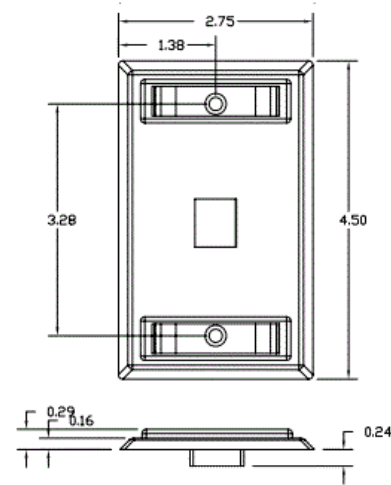

iStation
Wallplates

HUBBELL

Stainless Steel Plate with Label Fields, Rear Loading

Features

- Fits all Hubbell keystone connections (AV, data and fiber)
- Secure; Requires removal to access connectivity
- Rear, Flush Mounting Improves Tamper-Resistance
- Manufactured From Type 430 Stainless Steel, Brushed Finish

Ordering Information

Description	Color	Catalog No.	UPC
iStation Stainless Steel Plate, Rear Loading, Single Gang, 1-Port	Silver	SSFL11	662620846200

Listings

UL and cUL Listed 1863
RoHS Compliant

Specifications

Keystone	Fits all Hubbell keystone connections (AV, data and fiber)
Plate Material	Type 430 stainless steel

Applications

Medical Facilities
Laboratories
Manufacturing Plants
Education Facilities

Online Resources