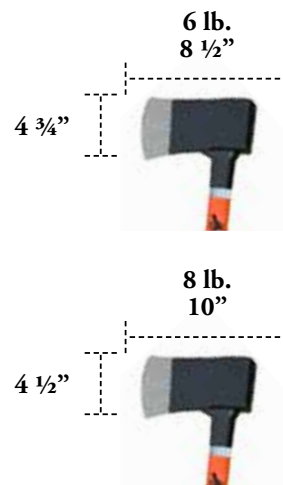

A dark silhouette of a firefighter in full protective gear, including a helmet and a large axe, is shown against a blue background. The firefighter is holding the axe with both hands. The image is framed by a green horizontal bar at the top and bottom.

E-Catalog Product Description

Easy to use, hard to lose.

leatherheadtools.com
1-888-443-2726

AXES

FLAT HEAD AXES

Specifications:

- Made in the U.S.A.
- This rugged Axe is perfect for ventilation, forcible entry or overhaul
- Handle construction is solid Hi-Viz pultruded fiberglass with non-slip grip
- Yellow handle construction is a strong pultruded fiberglass core with injection molded jacket for added strength
- The Axe heads are bonded to the fiberglass handle with strong two part epoxy
- The Axe heads are drop forged with high carbon steel