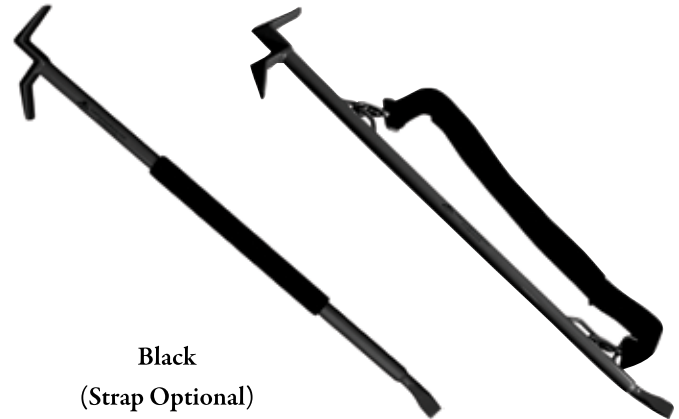

NEW YORK HOOKS

BLACK NEW YORK HOOK

Specifications:

- Made in the U.S.A.
- Ideal for prying, pulling and lifting during forcible entry and overhaul
- Ends forged with high carbon steel
- Heat Treated to meet or exceed ANSI specifications
- Strong DROP-Forged for a lifetime of use (unlike lesser quality cast tools)
- Optional heavy duty strap with long lasting removable clips
- Body is made of thick wall, carbon steel tube

Black
(Strap Optional)

Item #	Description	Length
NYH-17	17" New York Hook Chisel End	17"
NYH-17-S	17" New York Hook Chisel End with Strap	17"
NYH-17-D	17" New York Hook with D-Grip	17"
NYH-2	2' New York Hook Chisel End	2'
NYH-2-S	2' New York Hook Chisel End with Strap	2'
NYH-2-D	2' New York Hook with D-Grip	2'
NYH-3	3' New York Hook Chisel End	3'
NYH-3-S	3' New York Hook Chisel End with Strap	3'
NYH-3-D	3' New York Hook with D-Grip	3'
NYH-4	4' New York Hook Chisel End	4'
NYH-4-S	4' New York Hook Chisel End with Strap	4'
NYH-4-D	4' New York Hook with D-Grip	4'
NYH-5	5' New York Hook Chisel End	5'
NYH-5-S	5' New York Hook Chisel End with Strap	5'
NYH-5-D	5' New York Hook with D-Grip	5'
NYH-6	6' New York Hook Chisel End	6'
NYH-6-S	6' New York Hook Chisel End with Strap	6'
NYH-6-D	6' New York Hook with D-Grip	6'
NYH-8	8' New York Hook Chisel End	8'
NYH-8-S	8' New York Hook Chisel End with Strap	8'
NYH-8-D	8' New York Hook with D-Grip	8'
NYH-10	10' New York Hook Chisel End	10'
NYH-10-S	10' New York Hook Chisel End with Strap	10'