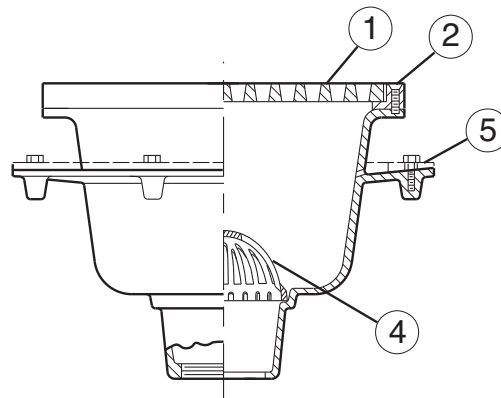

*Available, but not shown

3140, 3150, 3160

**Jay R. Smith Mfg. Co.
Wholesaler's Parts Order Number Guide**

PART	DESCRIPTION	ITEM NUMBER
1	NB Full Grate for 3140, 3150, 3160	3140NBG
1	NB 1/2 Grate for 3140, 3150, 3160	3140G-12NB
1	NB 3/4 Grate for 3140, 3150, 3160	3140G-13NB
2	10-24 x 5/16 Screw, ea (4 reqd)	76022-80-6
2	10-24 x 5/16 VP Screw, ea (4 reqd)	76023-80-6
1, 2, 3	NB Full Grate w/Rim & Screws	3140
1, 2, 3	NB Rim & Screws	3140-11NB
1, 2, 3	NB 1/2 Grate w/Rim & Screws	3140-12NB
1, 2, 3	NB 3/4 Grate w/Rim & Screws	3140-13NB
	NB Rim & Grt w/2 1/2" Sq. Hole	3140-14NB
4	Lumaloy Dome Bottom Strainer f/2, 3"	3000DBS-2
4	Lumaloy Dome Bottom Strainer f/4"	3000DBS-4
4	ARC DBS f/2, 3" for 3140 Series	3000DBS3ARC
4	ARC DBS f/4" for 3140 Series	3000DBS4ARC
5	Flashing Clamp (-C) w/Trim	3110-CICA
*	Aluminum Sediment Bucket f/3141	3141B
*	Aluminum Sediment Bucket f/3151, 3161	3151B
*	Grt w/Screws for 3200 NB Top	3200G
*	NB 1/2 Grate & Screws	3200G-12NB
*	NB 3/4 Grate & Screws	3200G-13NB
*	NB Grate w/7" Sq. Hole	3200G-14NB

*Available, but not shown

**Jay R. Smith Mfg. Co.
Wholesaler's Parts Order Number Guide**

**3400-3402, 3410 3420,
3430, 3440**

PART	DESCRIPTION	ITEM NUMBER	
*	ARC Full Grate f/3400	3400G	
*	ARC ½ Grate f/3400-12	3400G-12	
*	ARC ¾ Grate f/3400-13	3400G-13	
*	Lumaloy DBS f/2, 3" 3400	3000DBS-2	
*	Lumaloy DBS f/3" 3400	3000DBS-4	
*	Aluminum Sediment Bucket f/3401	3401B	
*	Aluminum Sediment Bucket f/3412	3412B	
*	ARC Full Grate f/3410	3410G	
*	ARC ½ Grate f/3410-12	3410G-12	
*	ARC ¾ Grate f/3410-13	3410G-13	
*	Lumaloy DBS f/2, 3" 3410	3000DBS-2	
*	Lumaloy DBS f/4, 3" 3410	3000DBS-4	
*	Aluminum Sediment Bucket f/3411	3101B	
*	ARC Full Grate f/3420, 30, 40	3420G	
*	ARC ½ Grate f/3420, 30, 40-12	3420G-12	
*	ARC ¾ Grate f/3420, 30, 40-13	3420G-13	
*	Lumaloy DBS f/2, 3" 3420, 30, 40	3000DBS-2	
*	Lumaloy DBS f/4, 3" 3420, 30, 40	3000DBS-4	
*	Aluminum Sediment Bucket f/3421	3141B	
*	Aluminum Sediment Bucket f/3431, 3441	3151B	