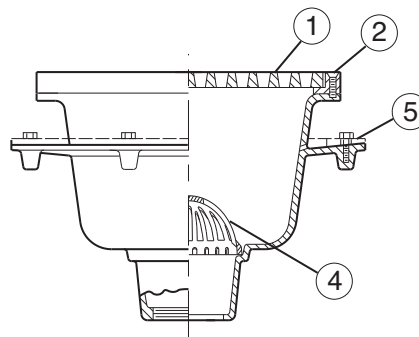

**3020-3040
3030-3060**

**Jay R. Smith Mfg. Co.
Wholesaler's Parts Order Number Guide**

PART	DESCRIPTION	ITEM NUMBER	

Fig. 3020, 3040 Series

1	NB Full Grate w/Screws f/3020, 3040	3020G
1	NB Half Grate w/Screws f/3020, 3040	3020G-12NB
1	NB ¾ Grate w/Screws f/3020, 3040	3020G-13NB
1, 2, 3	NB Full Grate w/Rim & Screws f/3020, 3040	3020
1, 2, 3	NB Rim Only w/Screws f/3020, 3040	3020-11NB
1, 2, 3	NB ½ Grate w/Rim & Screws f/3020, 3040	3020-12NB
1, 2, 3	NB ¾ Grate w/Rim & Screws f/3020, 3040	3020-13NB
4	Lumaloy DBS f/2, 3" f/3020, 3040	3000DBS-2
4	Lumaloy DBS f/4" f/3020, 3040	3000DBS-4
5	Flashing Clamp w/Trim	3020FC
*	Aluminum Sediment Bucket f/3021	3021B
*	Aluminum Sediment Bucket f/3041	3041B

Fig. 3030, 3060 Series

1	NB Full Grate w/Screws f/3030, 3060	3030NBG
1	NB ½ Grate w/Screws f/3030, 3060	3030G-12NB
1	NB ¾ Grate w/Screws f/3030, 3060	3030G-13NB
1, 2, 3	NB Full Grate w/Rim & Screws f/3030, 3060	3030
2	NB Rim & Screws f/3030, 3060	3030-11NB
1, 2, 3	NB ½ Grate w/Rim & Screws f/3030, 3060	3030-12NB
1, 2, 3	NB ¾ Grate w/Rim & Screws f/3030, 3060	3030-13NB
4	Lumaloy DBS f/2, 3" f/3030, 3060	3000DBS-2
4	Lumaloy DBS f/4" f/3030, 3060	3000DBS-4
*	Aluminum Sediment Bucket f/3031	3031B
*	Aluminum Sediment Bucket f/3061	3061B

*Available, but not shown