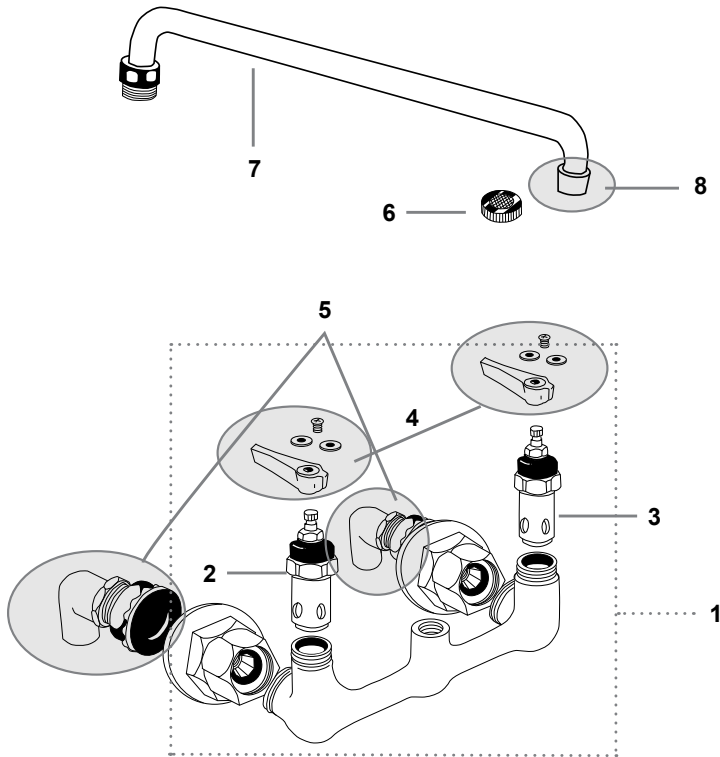

# SPLASH MOUNT FAUCETS – 8" O.C. – SWING SPOUTS KN54 • KL54 SERIES

1	KL54-Y001	FAUCET BODY ASSEMBLY
2	KL50-Y007	HOT VALVE ASSEMBLY – ¼ TURN – COMPRESSION
	KL50-Y007-CCV	HOT VALVE ASSEMBLY – ¼ TURN – CERAMIC
	KL50-Y007-KT	HOT VALVE ASSEMBLY – ¼ TURN – COMPRESSION – WITH HANDLE
	KL50-Y007CVKT	HOT VALVE ASSEMBLY – ¼ TURN – CERAMIC – WITH HANDLE
3	KL50-Y006	COLD VALVE ASSEMBLY – ¼ TURN – COMPRESSION
	KL50-Y006-CCV	COLD VALVE ASSEMBLY – ¼ TURN – CERAMIC
	KL50-Y006-KT	COLD VALVE ASSEMBLY – ¼ TURN – COMPRESSION – WITH HANDLE
	KL50-Y006CVKT	COLD VALVE ASSEMBLY – ¼ TURN – CERAMIC – WITH HANDLE
4	K50-0110	LEVER HANDLE REPLACEMENT KIT W/SCREW
	K50-0001	WRIST BLADE HANDLES, PAIR, 4"
	K50-0001-6	WRIST BLADE HANDLES, PAIR, 6"
5	KL40-1000	MOUNTING KIT
	KL40-2020	MOUNTING KIT, CLOSE ELBOWS
6	KL50-X132	STREAM REGULATOR SCREEN
7	KS11-12-X006	TUBULAR SWING SPOUT, S/S, 6"
	KS11-12-X008	TUBULAR SWING SPOUT, S/S, 8"
	KS11-12-X010	TUBULAR SWING SPOUT, S/S, 10"
	KS11-12-X012	TUBULAR SWING SPOUT, S/S, 12"
	KS11-12-X112	TUBULAR SWING SPOUT, S/S, 12" (FOR JOINTED APPLICATIONS ONLY)
	KS11-12-X014	TUBULAR SWING SPOUT, S/S, 14"
	KS11-12-X016	TUBULAR SWING SPOUT, S/S, 16"
	KS11-12-X018A	TUBULAR SWING SPOUT, S/S, 18"
	8	KN50-X120
KN50-X201		AERATOR 55/64 STREAM FEMALE 2.2 GPM VANDAL RESISTANT
KN50-X120-F		AERATOR 55/64 STREAM FEMALE 1.5 GPM ANTI-MICROBIAL
KN50-X201-F		AERATOR 55/64 LAMINAR FEMALE 1.5 GPM VANDAL RESISTANT ANTI-MICROBIAL
KN50-X120-A		AERATOR 55/64 STREAM FEMALE .5 GPM
KN50-X235-F		AERATOR 55/64 PC SPRAY FEMALE .35 GPM
KN50-X335-F		AERATOR 55/64 PC SPRAY .35 GPM FEMALE VANDAL RESISTANT
KN50-X201-A		AERATOR 55/64 PC SPRAY FEMALE .5 GPM VANDAL RESISTANT
KN50-X120-M		AERATOR 55/64 PC SPRAY FEMALE 1.0 GPM
KN50-X120S-06		AERATOR 55/64 ROSE SPRAY FEMALE 6.0 GPM
KN50-X203-F		AERATOR 15/16 LAMINAR FEMALE 1.5 GPM VANDAL RESISTANT ANTI-MICROBIAL
KN50-X203-A		AERATOR 15/16 PC SPRAY FEMALE .5 GPM VANDAL RESISTANT
KN50-X203		AERATOR 15/16 STREAM FEMALE 2.2 GPM VANDAL RESISTANT
KN50-X121		AERATOR 15/16 STREAM FEMALE 2.2 GPM
KN50-X121-F		AERATOR 15/16 STREAM FEMALE 2.2 GPM ANTI-MICROBIAL
KN50-X121-A		AERATOR 15/16 PC SPRAY FEMALE .5 GPM
KN50-X120-F		AERATOR 15/16 LAMINAR FEMALE 1.5 ANTI-MICROBIAL
KN50-X305-A		AERATOR 13/16-27 PC SPRAY FEMALE VANDAL RESISTANT