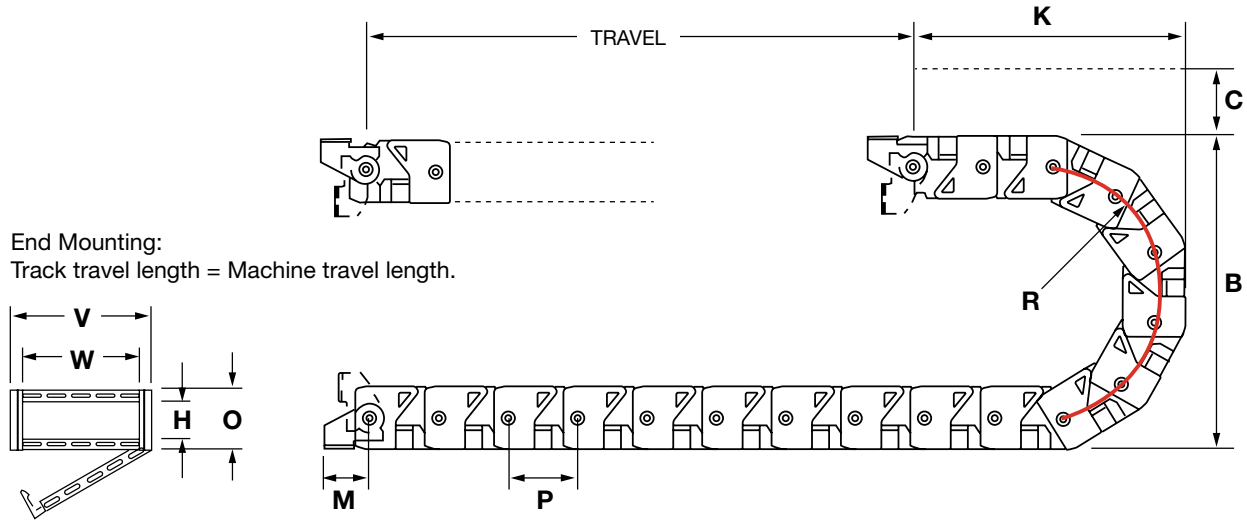

CableTrak® Kits

CableTrak® Kit with Brackets

Catalog Number	Track Length (ft)	W Inner Width	H Inner Height	A Max Hose/Cab O.D.	B Max Component Width	V Outer Width	O Outer Height	R Bend Radius	B Bend Height	C Clearance	K Min Brkt to Bend	M Brkt to Pivot	P Pitch	L* Curve Length (ft)
HCT10114K**	4.0'	0.59"	0.75"	0.286"	0.531"	1.03"	1.00"	1.44"	3.86"	2.00"	5.68"	1.33"	1.250"	1.000'
HCT10219K**	4.0'	1.00"	0.75"	0.382"	0.900"	1.44"	1.00"	1.91"	4.82"	2.00"	5.41"	1.33"	1.250"	1.000'
HCT16119K	4.0'	1.50"	1.00"	0.382"	1.350"	2.12"	1.62"	1.91"	5.44"	3.00"	5.72"	1.19"	1.812"	1.000'
HCT16134K	4.5'	1.50"	1.00"	0.688"	1.350"	2.12"	1.62"	3.44"	8.50"	3.00"	7.85"	1.19"	1.812"	1.500'
HCT16219K	4.0'	2.28"	1.00"	0.328"	2.052"	2.91"	1.62"	1.91"	5.44"	3.00"	5.72"	1.19"	1.812"	1.000'
HCT16234K	4.5'	2.28"	1.00"	0.688"	2.052"	2.91"	1.62"	3.44"	8.50"	3.00"	7.85"	1.19"	1.812"	1.500'
HCT16334K	4.5'	3.08"	1.00"	0.688"	2.772"	3.70"	1.62"	3.44"	8.50"	3.00"	7.85"	1.19"	1.812"	1.500'
HCT16434K	4.5'	4.06"	1.00"	0.688"	3.654"	4.69"	1.62"	3.44"	8.50"	3.00"	7.85"	1.19"	1.812"	1.500'
HCT25134K	4.5'	2.60"	1.75"	0.680"	2.340"	3.70"	2.50"	3.40"	9.30"	3.00"	8.31"	1.75"	2.500"	1.500'
HCT25234K	4.5'	4.25"	1.75"	0.680"	3.825"	5.36"	2.50"	3.40"	9.30"	3.00"	8.31"	1.75"	2.500"	1.500'
HCT25247K	5.0'	4.25"	1.75"	0.956"	3.825"	5.36"	2.50"	4.78"	12.06"	3.00"	10.52"	1.75"	2.500"	2.000'
HCT25347K	5.0'	6.60"	1.75"	0.956"	5.940"	7.70"	2.50"	4.78"	12.06"	3.00"	10.52"	1.75"	2.500"	2.000'

CableTrak® Kit without Brackets

Catalog Number	Track Length (ft)	W Inner Width	H Inner Height	A Max Hose/Cab O.D.	B Max Component Width	V Outer Width	O Outer Height	R Bend Radius	B Bend Height	C Clearance	P Pitch	L* Curve Length (ft)
HCT101141**	1.0'	0.59"	0.75"	0.286"	0.531"	1.03"	1.00"	1.44"	3.86"	2.00"	1.250"	1.000'
HCT102191**	1.0'	1.00"	0.75"	0.382"	0.900"	1.44"	1.00"	1.91"	4.82"	2.00"	1.250"	1.000'
HCT161191	1.0'	1.50"	1.00"	0.382"	1.350"	2.12"	1.62"	1.91"	5.44"	3.00"	1.812"	1.000'
HCT161341	1.0'	1.50"	1.00"	0.688"	1.350"	2.12"	1.62"	3.44"	8.50"	3.00"	1.812"	1.500'
HCT162191	1.0'	2.28"	1.00"	0.328"	2.052"	2.91"	1.62"	1.91"	5.44"	3.00"	1.812"	1.000'
HCT162341	1.0'	2.28"	1.00"	0.688"	2.052"	2.91"	1.62"	3.44"	8.50"	3.00"	1.812"	1.500'
HCT163341	1.0'	3.08"	1.00"	0.688"	2.772"	3.70"	1.62"	3.44"	8.50"	3.00"	1.812"	1.500'
HCT164341	1.0'	4.06"	1.00"	0.688"	3.654"	4.69"	1.62"	3.44"	8.50"	3.00"	1.812"	1.500'
HCT251341	1.0'	2.60"	1.75"	0.680"	2.340"	3.70"	2.50"	3.40"	9.30"	3.00"	2.500"	1.500'
HCT252341	1.0'	4.25"	1.75"	0.680"	3.825"	5.36"	2.50"	3.40"	9.30"	3.00"	2.500"	1.500'
HCT252471	1.0'	4.25"	1.75"	0.956"	3.825"	5.36"	2.50"	4.78"	12.06"	3.00"	2.500"	2.000'
HCT253471	1.0'	6.60"	1.75"	0.956"	5.940"	7.70"	2.50"	4.78"	12.06"	3.00"	2.500"	2.000'

Note: *L = Minimum length in feet to form CableTrak curve.

**These models do not have a flip top design and do not accept separators due to their small size.

Dimensions in Inches (mm)