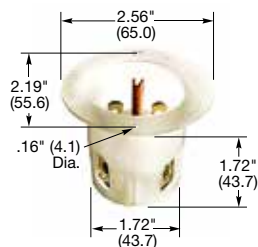

**HBL5666C**

**HBL5669C**

**HBL5666CA**

**HBL5666VY**

**HBL5669VY**

**HBL5678C**

Dimensions in Inches (mm)

## Plugs

Description	Cord Diameter	Catalog Number	
Insulgrip® Plug, black and white nylon.	.230"-.720" (5.8-18.3)	<b>HBL5666C</b>	<b>HBL5466C</b>
Insulgrip® Plug, corrosion resistant, yellow nylon.	.230"-.720" (5.8-18.3)	<b>HBL56CM66C</b>	<b>HBL54CM66C</b>
8-Position Insulgrip® Angle Plug, black and white nylon.	.325"-.655" (8.3-16.6)	<b>HBL5666CA</b>	<b>HBL5466CA</b>
Valise® Plug, yellow nylon.	.220"-.660" (5.6-16.8)	<b>HBL5666VY</b>	<b>HBL5464VY</b>

## Connector Bodies

Description	Cord Diameter	Catalog Number	
Insulgrip® Connector Body, black and white nylon, multiple drive screws.	.230"-.720" (5.8-18.3)	<b>HBL5669C</b>	<b>HBL5469C</b>
Valise® Connector Body, yellow nylon.	.220"-.660" (5.6-16.8)	<b>HBL5669VY</b>	<b>HBL5469VY</b>

## Insulgrip® Flanged Inlets

Description	Catalog Number	
Nylon casing, back wired.	<b>HBL5678C</b>	<b>HBL5478C</b>

Note: Flanged inlets are not HP rated.  
See page A-48 for accessories.

**15A 250V**  
NEMA 6-15R  
UL CSA