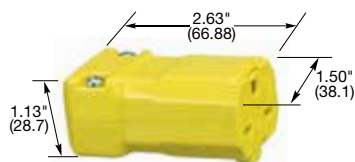

**HBL5666C**

**HBL5669C**

**HBL5666CA**

**HBL5666VY**

**HBL5669VY**

**HBL5678C**

Dimensions in Inches (mm)

## Plugs

Description	Cord Diameter	Catalog Number	
Insulgrip® Plug, black and white nylon.	.230"-.720" (5.8-18.3)	<b>HBL5666C</b>	<b>HBL5466C</b>
Insulgrip® Plug, corrosion resistant, yellow nylon.	.230"-.720" (5.8-18.3)	<b>HBL56CM66C</b>	<b>HBL54CM66C</b>
8-Position Insulgrip® Angle Plug, black and white nylon.	.325"-.655" (8.3-16.6)	<b>HBL5666CA</b>	<b>HBL5466CA</b>
Valise® Plug, yellow nylon.	.220"-.660" (5.6-16.8)	<b>HBL5666VY</b>	<b>HBL5464VY</b>

## Connector Bodies

Description	Cord Diameter	Catalog Number	
Insulgrip® Connector Body, black and white nylon, multiple drive screws.	.230"-.720" (5.8-18.3)	<b>HBL5669C</b>	<b>HBL5469C</b>
Valise® Connector Body, yellow nylon.	.220"-.660" (5.6-16.8)	<b>HBL5669VY</b>	<b>HBL5469VY</b>