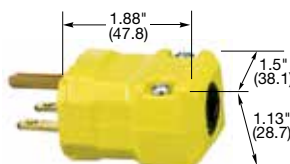

**HBL5666C**

**HBL5669C**

**HBL5666CA**

**HBL5666VY**

**HBL5669VY**

**HBL5678C**

Dimensions in Inches (mm)

## Plugs

Description	Cord Diameter	Catalog Number	
Insulgrip® Plug, black and white nylon.	.230"-.720" (5.8-18.3)	<b>HBL5666C</b>	<b>HBL5466C</b>
Insulgrip® Plug, corrosion resistant, yellow nylon.	.230"-.720" (5.8-18.3)	<b>HBL56CM66C</b>	<b>HBL54CM66C</b>
8-Position Insulgrip® Angle Plug, black and white nylon.	.325"-.655" (8.3-16.6)	<b>HBL5666CA</b>	<b>HBL5466CA</b>
Valise® Plug, yellow nylon.	.220"-.660" (5.6-16.8)	<b>HBL5666VY</b>	<b>HBL5464VY</b>

## Connector Bodies

Description	Cord Diameter	Catalog Number	
Insulgrip® Connector Body, black and white nylon, multiple drive screws.	.230"-.720" (5.8-18.3)	<b>HBL5669C</b>	<b>HBL5469C</b>
Valise® Connector Body, yellow nylon.	.220"-.660" (5.6-16.8)	<b>HBL5669VY</b>	<b>HBL5469VY</b>