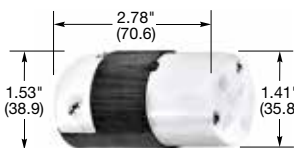

**HBL5666C**

**HBL5669C**

**HBL5666CA**

**HBL5666VY**

**HBL5669VY**

**HBL5678C**

Dimensions in Inches (mm)

## Plugs

Description	Cord Diameter	Catalog Number	
Insulgrip® Plug, black and white nylon.	.230"-.720" (5.8-18.3)	<b>HBL5666C</b>	<b>HBL5466C</b>
Insulgrip® Plug, corrosion resistant, yellow nylon.	.230"-.720" (5.8-18.3)	<b>HBL56CM66C</b>	<b>HBL54CM66C</b>
8-Position Insulgrip® Angle Plug, black and white nylon.	.325"-.655" (8.3-16.6)	<b>HBL5666CA</b>	<b>HBL5466CA</b>
Valise® Plug, yellow nylon.	.220"-.660" (5.6-16.8)	<b>HBL5666VY</b>	<b>HBL5464VY</b>

## Connector Bodies

Description	Cord Diameter	Catalog Number	
Insulgrip® Connector Body, black and white nylon, multiple drive screws.	.230"-.720" (5.8-18.3)	<b>HBL5669C</b>	<b>HBL5469C</b>
Valise® Connector Body, yellow nylon.	.220"-.660" (5.6-16.8)	<b>HBL5669VY</b>	<b>HBL5469VY</b>