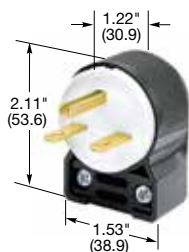

**HBL5666C**

**HBL5669C**

**HBL5666CA**

**HBL5666VY**

**HBL5669VY**

**HBL5678C**

Dimensions in Inches (mm)

## Plugs

Description	Cord Diameter	Catalog Number	
Insulgrip® Plug, black and white nylon.	.230"-.720" (5.8-18.3)	<b>HBL5666C</b>	<b>HBL5466C</b>
Insulgrip® Plug, corrosion resistant, yellow nylon.	.230"-.720" (5.8-18.3)	<b>HBL56CM66C</b>	<b>HBL54CM66C</b>
8-Position Insulgrip® Angle Plug, black and white nylon.	.325"-.655" (8.3-16.6)	<b>HBL5666CA</b>	<b>HBL5466CA</b>
Valise® Plug, yellow nylon.	.220"-.660" (5.6-16.8)	<b>HBL5666VY</b>	<b>HBL5464VY</b>

## Connector Bodies

Description	Cord Diameter	Catalog Number	
Insulgrip® Connector Body, black and white nylon, multiple drive screws.	.230"-.720" (5.8-18.3)	<b>HBL5669C</b>	<b>HBL5469C</b>
Valise® Connector Body, yellow nylon.	.220"-.660" (5.6-16.8)	<b>HBL5669VY</b>	<b>HBL5469VY</b>