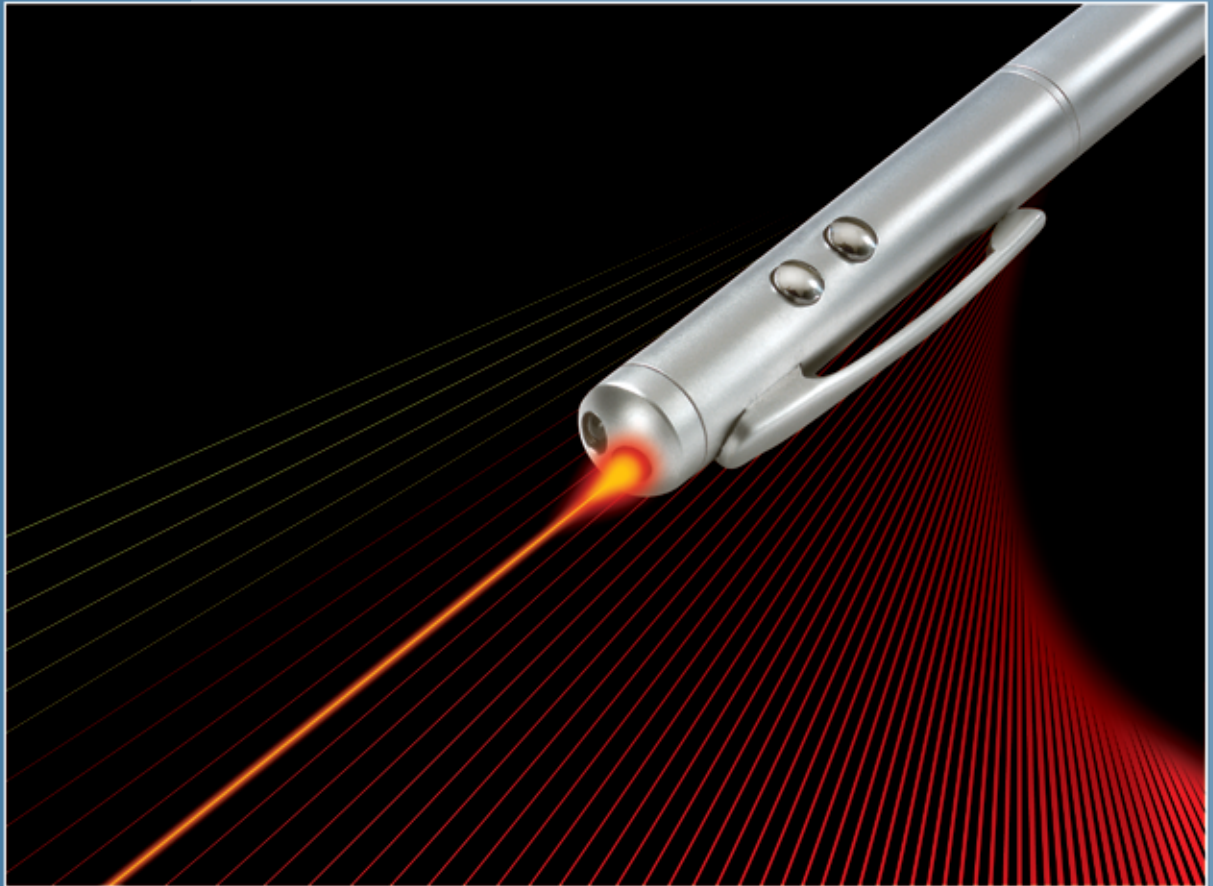

Quartet® Laser Pointers

Get to the point. Deliver presentations with exacting precision.

Quartet® Red Laser Pointers

MP-2700TQ

MP-2700GQ

MP-2700BQ

Contour Comfort Laser Pointers

Contoured Class 3a laser pointer with rubberized cushion grip delivers exceptional comfort and style. Lightweight, durable construction and pocket clip promise ease-of-use. Designed for large venues and can be used on any medium.

Stylus Deluxe Laser Pointer

Pen-style Class 3a laser provides a bright red laser dot on any medium, visible in all room conditions. Ideal for basic everyday use.

MP-1650Q

84501

Slimline Laser Pointer

Ultra lightweight design is easy to use and portable. Compact size Class 2 laser pointer is convenient for everyday use. Designed for small venues and can be used on any medium.

MP-1100Q

Black Metal Laser Pointer

Pen-style Class 3a laser provides a bright red laser dot on any medium, visible in all room conditions. Ideal for basic everyday use.

Item No.	Description	Item No.	Description
84501	Quartet Slimline Laser Pointer	MP-1202Q	High Impact Plastic Laser Pointer
MP-600Q	Mini Key Chain Laser Pointer	MP-1350Q	Slimline Matte Silver Laser Pointer
MP-1100Q	Black Metal Laser Pointer	MP-1650Q	Stylus Deluxe Laser Pointer
MP-1200Q	Premium Plastic Laser Pointer	MP-2700BQ	Contour Comfort Laser Pointer

MP-2703G2Q

Comfort Grip Laser Pointer

Perfect for the boardroom and the back room. This rugged, comfortable laser pointer features a rubberized cushion grip. Class 2 version can be used in many restricted governmental and education installations.