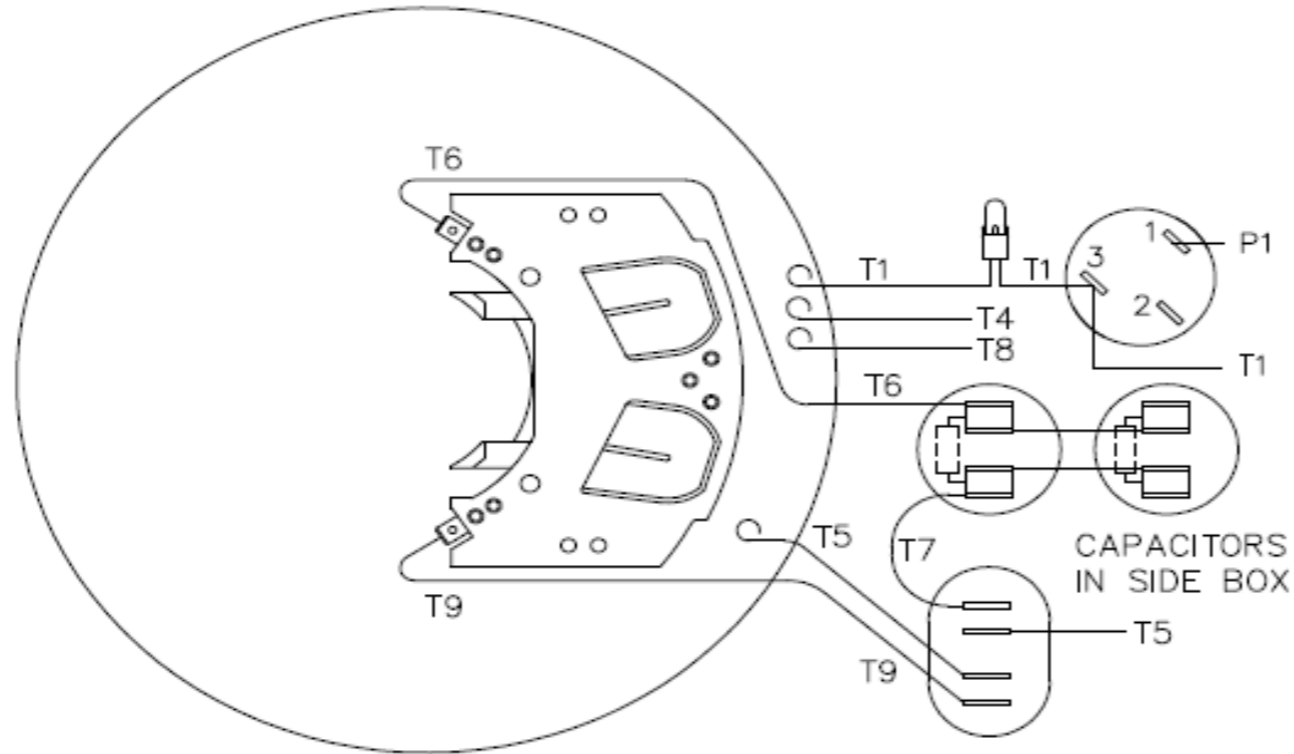

Wiring Diagram

1TMY8	REV. -
-------	-----------

VIEW FROM OUTSIDE OF MOTOR AT SWITCH END

CAUTION:
LEAD WIRE INSULATION TO EXTEND MIN. OF 1/4" INTO CONNECTOR INSULATION

LINE LEADS

ROTATION FACING LEAD END	L1	L2	JOIN & INSULATE
C.C.W.	P1	T4, T5	T1, T8
C.W.	P1	T4, T8	T1, T5

DRAWING NO.	PAGE OF	REV.
1TMY8	1TMY8	-

Dayton Electric Mfg. Co. Lake Forest, IL 60045 USA