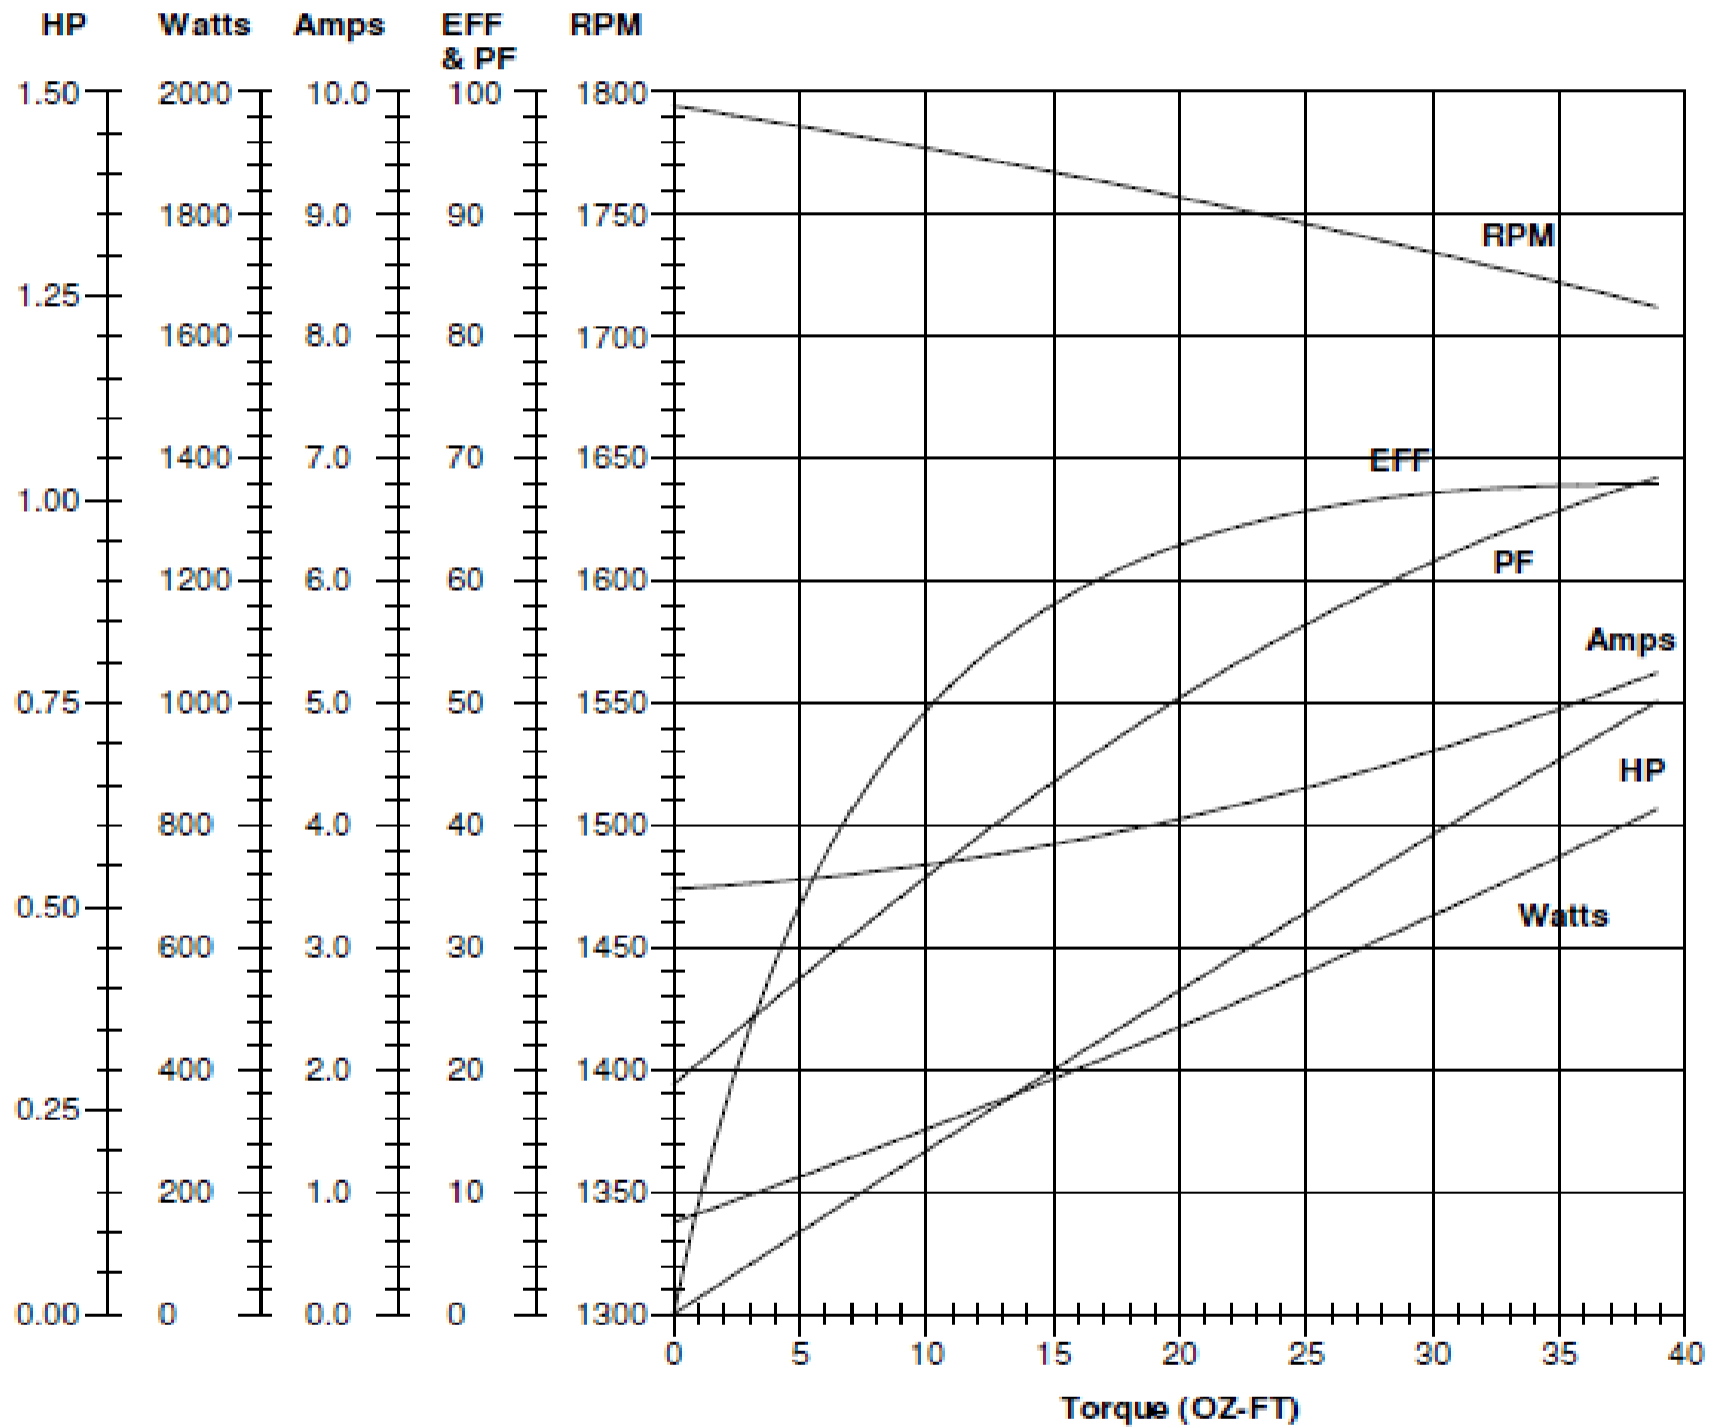

Performance Curve

1TMY3

REV.

Model No 1TMY3A Curve at: 230 Volts, 60 HZ, .5 HP
 HP .5 RPM 1725 Volts 115/230 HZ 60 Phase 1

FL Torque 24.1 OZ-FT
 BD Torque 72.3 OZ-FT
 LR Torque 83.8 OZ-FT

FL Amps 4.40 Amps
 PU Torque 61.2 OZ-FT
 LR Amps 21.3 Amps