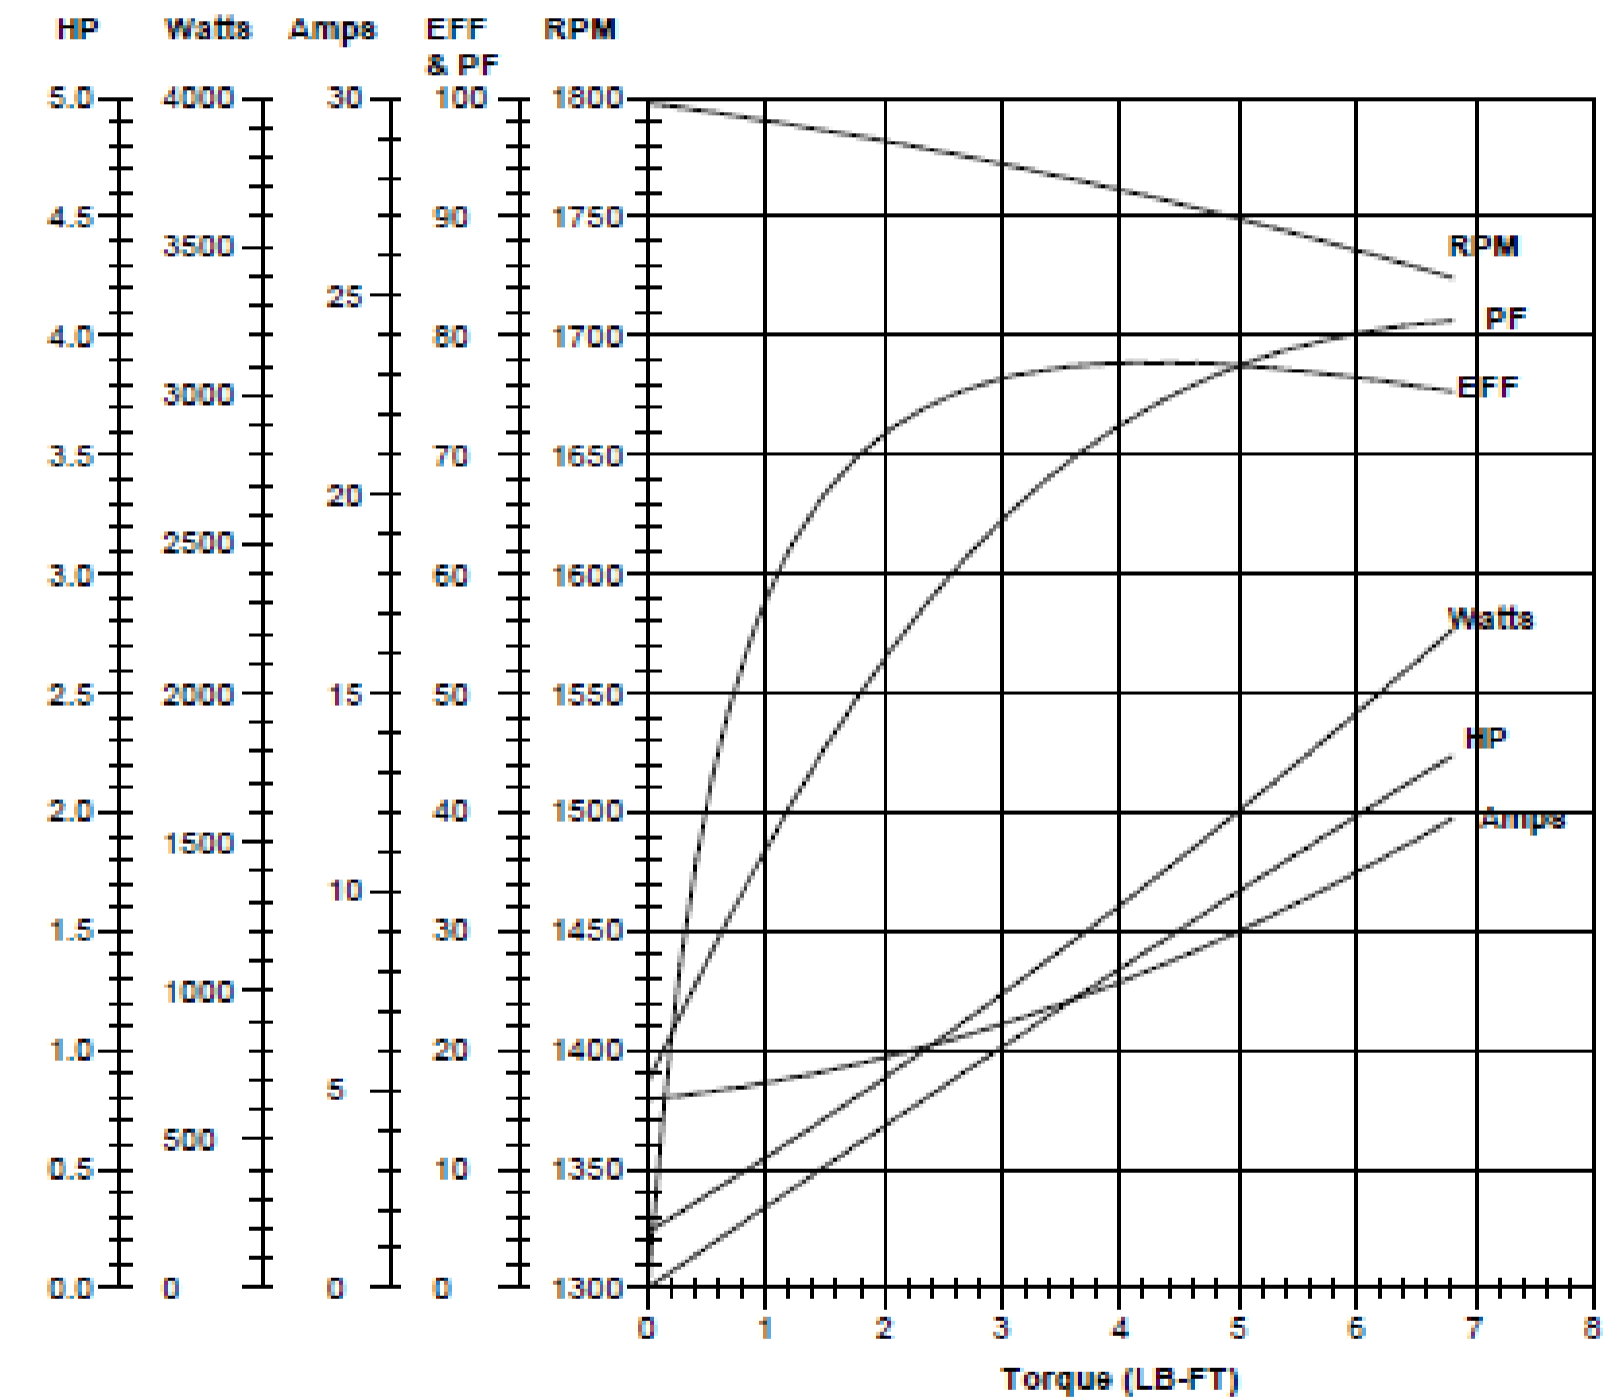

Performance Curve

1TMV7

REV.
-

Model No 1TMV7 Curve at: 230 Volts, 60 HZ, 1.5 HP

HP 1.5 RPM 1725 Volts 115/230 HZ 60 Phase 1

FL Torque 4.50 LB-FT
 BD Torque 12.5 LB-FT
 LR Torque 17.4 LB-FT

FL Amps 8.60 Amps
 PU Torque 9.50 LB-FT
 LR Amps 54.0 Amps

DRAWING NO. PAGE OF
 1TMV7

REV.
-