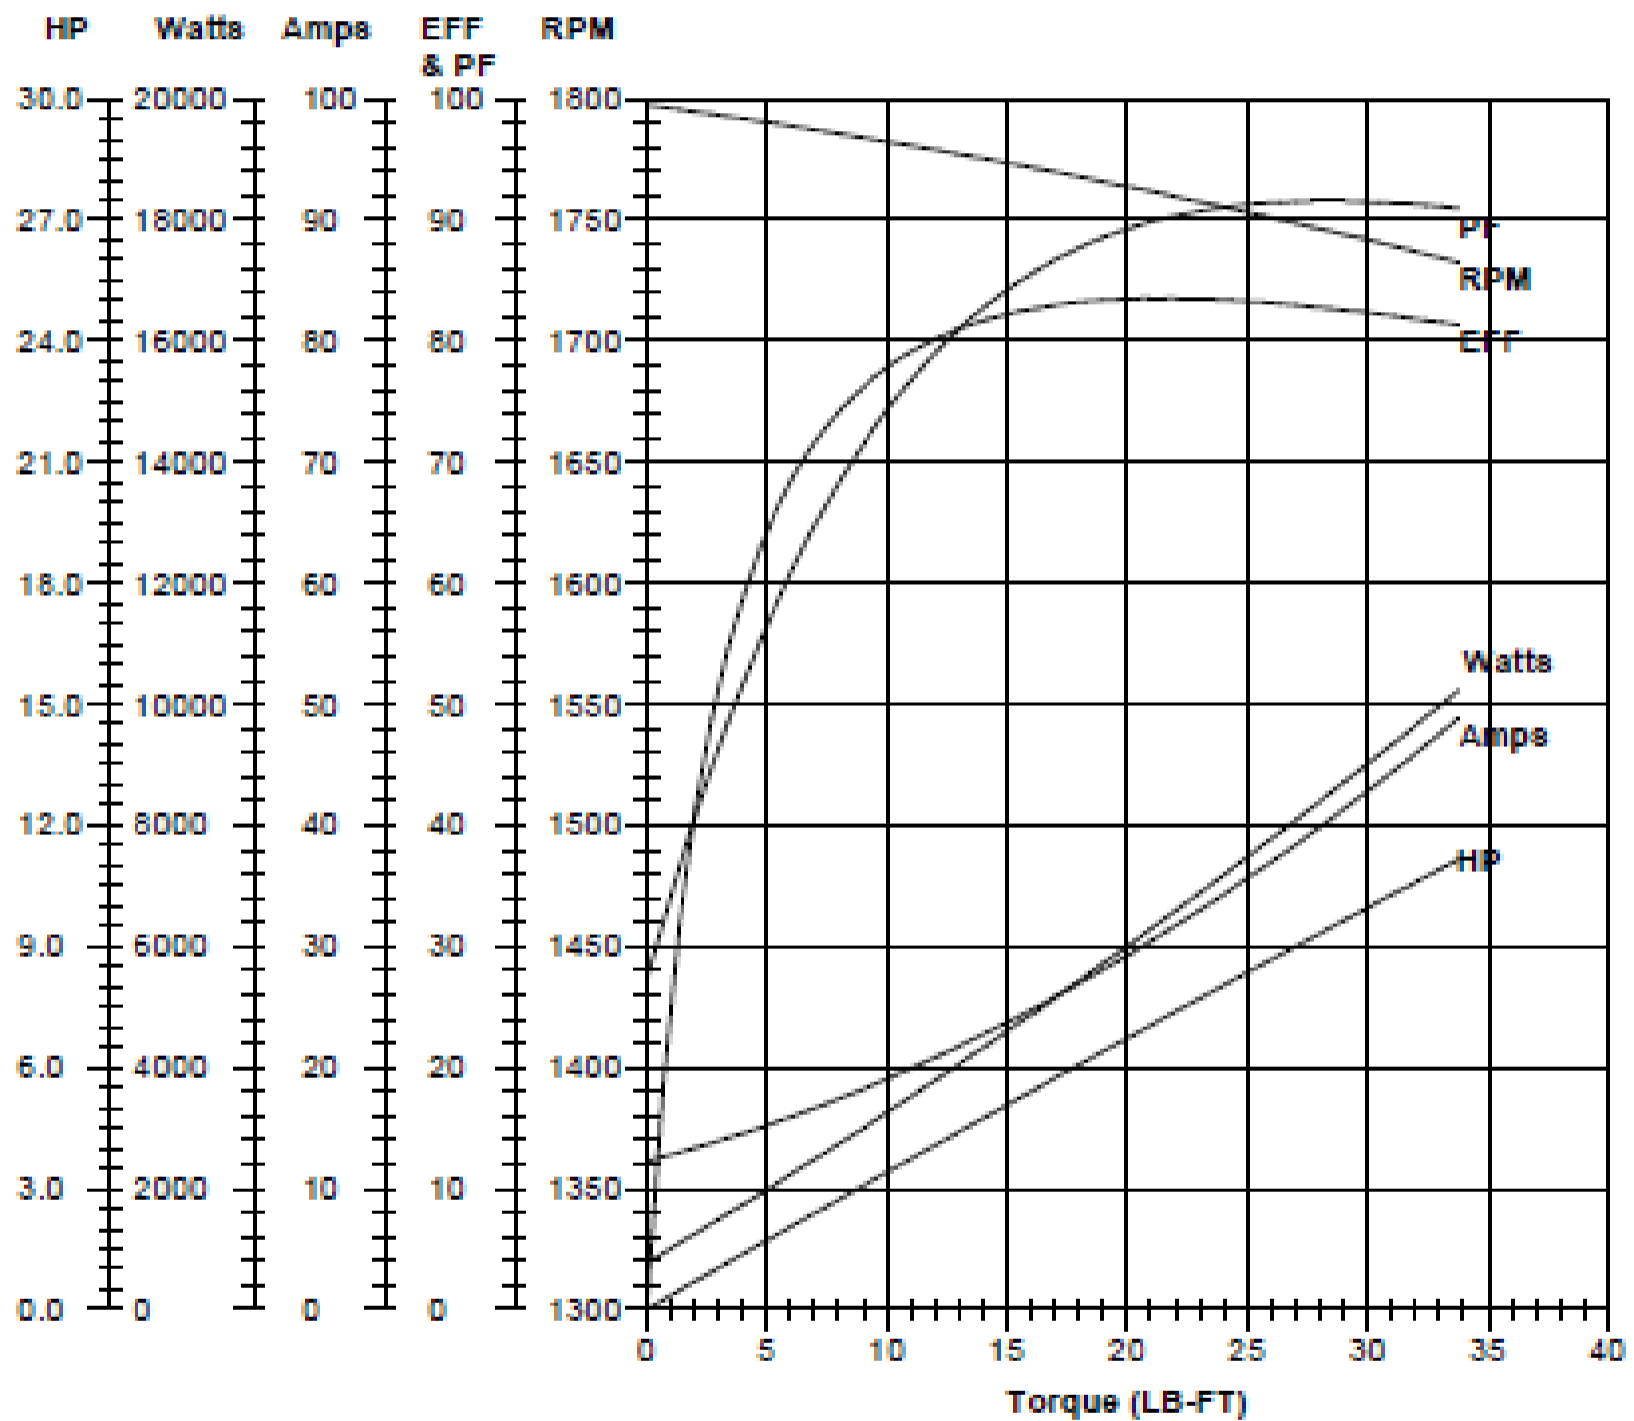

# Performance Curve

1TMV5

REV.  
-

Model No 1TMV5 Curve at: 230 Volts, 60 HZ, 7.5 HP

HP 7.5 RPM 1740 Volts 230 HZ 60 Phase 1

FL Torque 22.5 LB-FT  
 BD Torque 61.2 LB-FT  
 LR Torque 88.5 LB-FT

FL Amps 33.6 Amps  
 PU Torque 60.3 LB-FT  
 LR Amps 252 Amps

DRAWING NO.	PAGE OF	REV.
	1TMV5	-