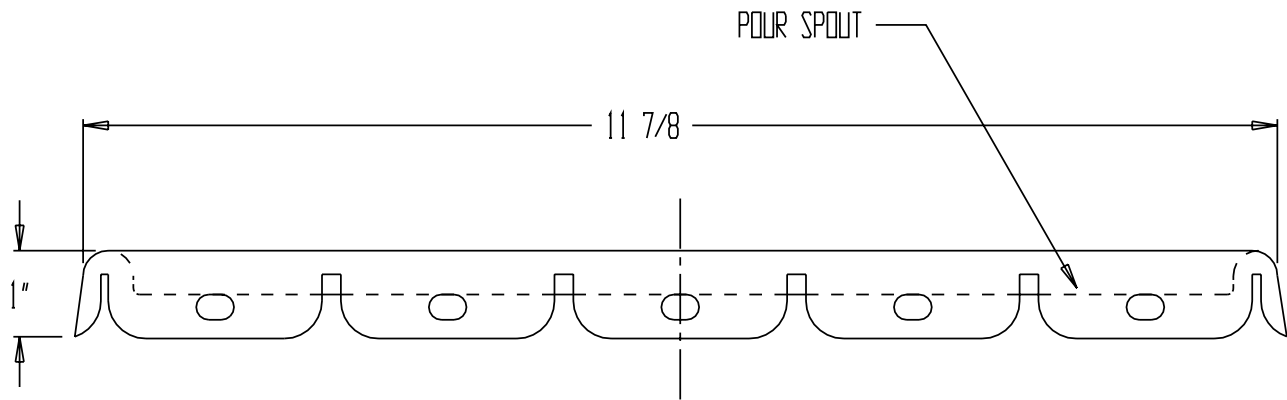

Round Steel Lid (5 gallon) W/ Spout- LID-STL-S

STANDARD FEATURES

MODEL NUMBER: LID-STL-S
 FITS - 5 GALLON STEEL PAIL
 MATERIAL: STEEL
 COLOR: BLACK
 WIDTH: 11 7/8"
 OVERALL HEIGHT: 1"
 MINIMUM THICKNESS: 29 GA
 COATING: BOTTOM - COATED WITH RUST INHIBITED COATING
 TOP - BAKED TOLLED COAT OF ENAMEL