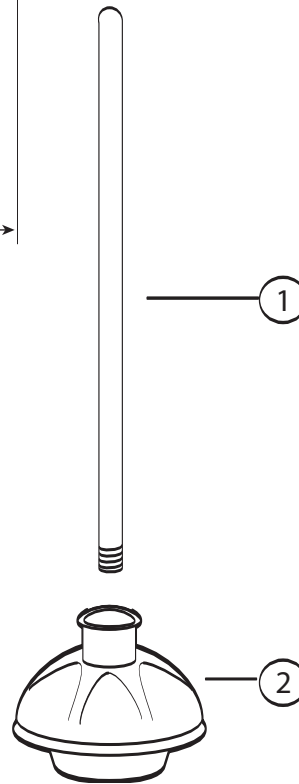

## Features:

- 21" wood handle
- Heavy duty black rubber
- Folding cuff
- Reinforced ribbed construction
- Ideal for toilets as well as sinks, basins and laundry tubs
- Dispenser box

Dimensions are in inches

## Materials & Specifications

No.	Description	Material
1	Handle	Wood
2	Plunger Body	Rubber

Part No.	Size
1RLV8	6"