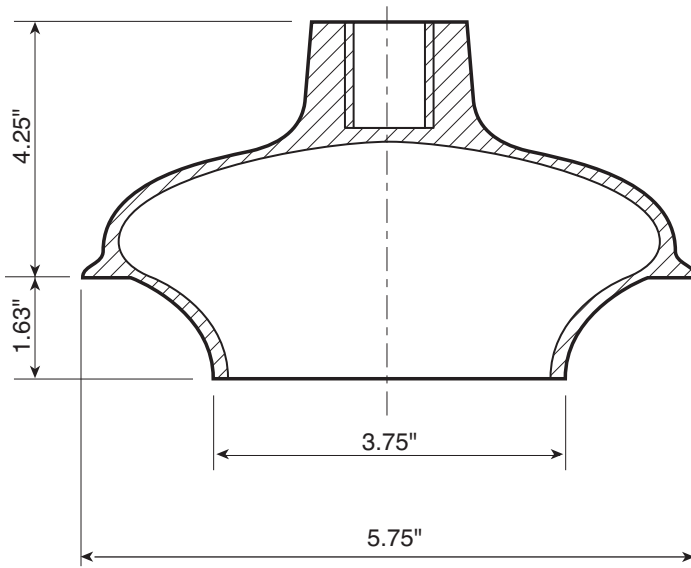

## Features:

- 21" wood handle
- Heavy duty black rubber
- Folding cuff
- Reinforced ribbed construction
- Ideal for toilets as well as sinks, basins and laundry tubs
- Dispenser box

Dimensions are in inches

## Materials & Specifications

No.	Description	Material
1	Handle	Wood
2	Plunger Body	Rubber

Part No.	Size
1RLV8	6"