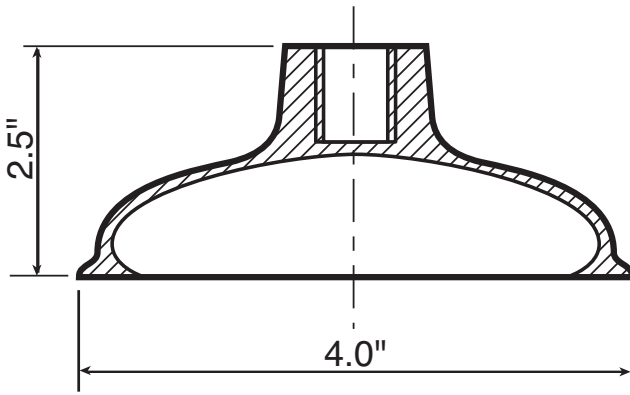

RUBBER

DRAIN PLUNGER

Features:

- Heavy duty red rubber
- Reinforced ribbed construction
- Ideal for sinks, basins and laundry tubs
- Dispenser box

Dimensions are in inches

Materials & Specifications

No.	Description	Material
1	Handle	Wood
2	Plunger Body	Rubber

Part No.	Size
1RLV7	4"