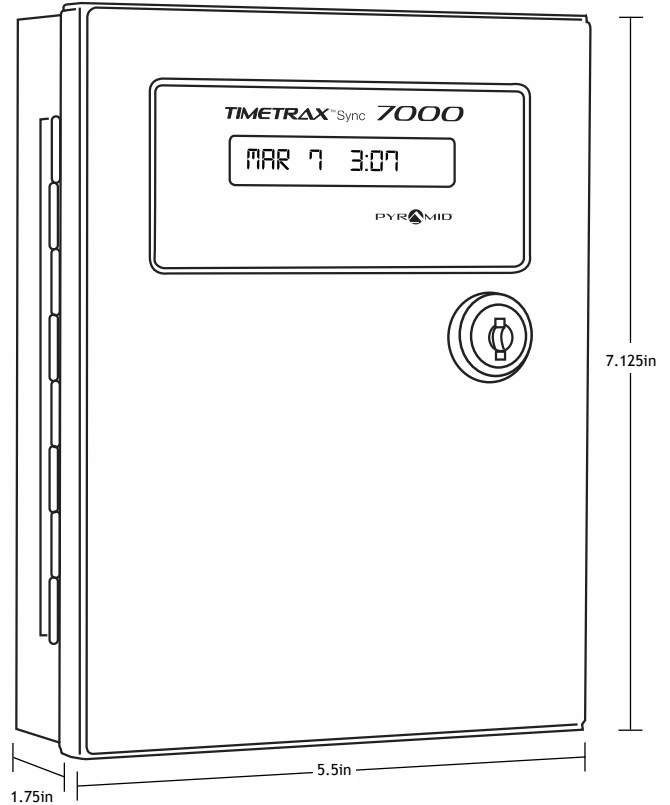

scan

Smart.
scan QR code for
industry solutions

TIMETRAX™ Sync 7000

Master Clock Controller

SPECIFICATIONS	
Time Set	Manual
Power Output	800mA
BCD Updates	Up to 200 clocks, 8 bells & 20 horns (powers up to 8 model 5200 Analog Clocks)
Operating Temp	-30° F (-34.44° C) to 130° F (54.44° C)
Display	LCD, time & date
Housing	Textured powder coat surface metal
Color	Black
Mounting	Wall Mount
Warranty	1-Year manufacturer's limited warranty
Dimensions	5.5inW x 7.125inH x 1.75inD (13.9cm x 18.1cm x 4.4cm)
Weight	1.81lbs (.81kg)
Shipping Weight	4.451lbs (2.01kg)

ACCESSORIES	
PART #	DESCRIPTION
41357G	4" x 4-digit Red LED Digital Clock
613576	4" x 6-digit Red LED Digital Clock
5200	13" Analog Clock 12 Hour Face
41269	RJ45 BCD Cable, 50'
41314	RJ45 BCD Cable, 100'
41270	RJ45 Y-Splitter Cable
41361	6" 24 Volt DC Bell
41392	8" 24 Volt DC Bell
41362	24 Volt DC Horn
41449	Bell Wire, 100' Spool
41450	Bell Wire, 250' Spool

¹Powers eight 5200 Analog Clocks.