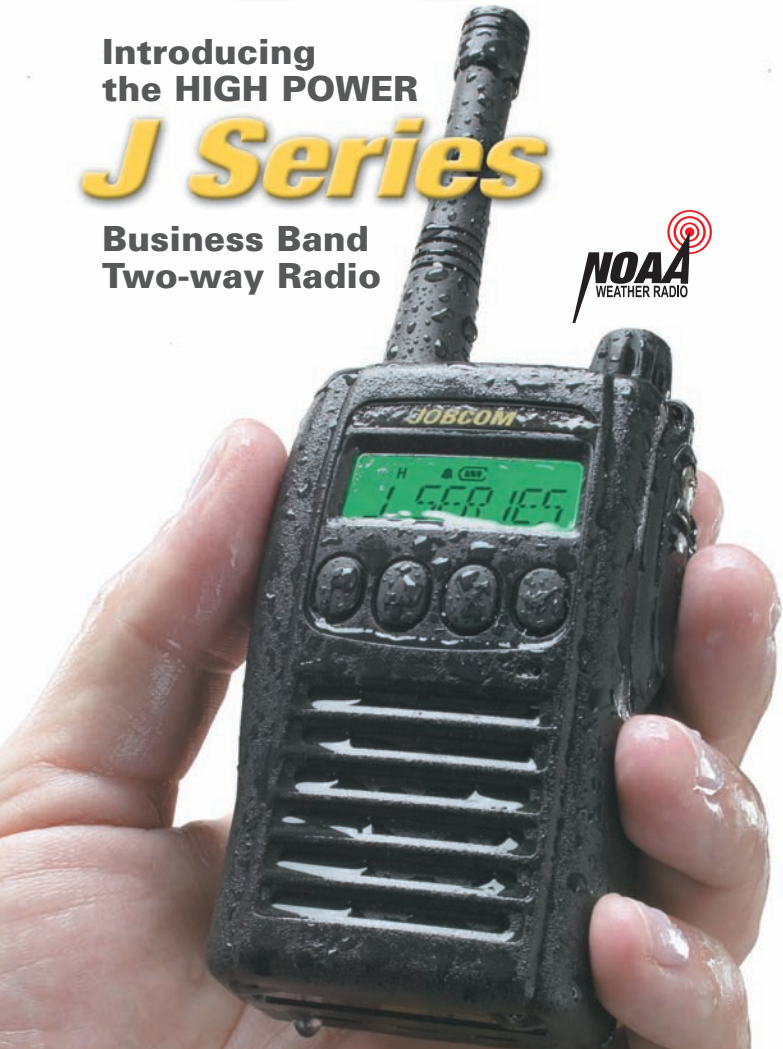

The RIGHT Choice For Your Jobsite Radio Communications...

JOBCOM®

Introducing
the HIGH POWER
J Series

Business Band
Two-way Radio

THE LEADER IN JOBSITE RADIOS!

Introducing the high powered* Jobcom J Series radio. With its ultra small size, lightweight, and high power transmitter, the J Series radio is the ideal solution for your on-site and in-plant communications. At the push-of-a-button, you can be in two places at once to communicate with multiple work groups, coordinate activities, or expedite customer orders.

The rugged and reliable Jobcom J Series portable radio will save you time and money by allowing your crew to work smarter and more efficiently **with no air-time charges or monthly fees.** Jobcom radios transmit directly radio-to-radio—no extra equipment required. They're compatible with other Jobcom portable radios, our desk-top base stations and OutPost Callboxes, and with virtually any other brand of two-way radio operating on the same frequency, so you can add other radios to the system as your needs grow.

Large Speaker -Loud, easy-to-hear audio.

13 Hour Battery Life -Based on a 90-5-5 duty cycle.

Low Battery Alert • Battery Meter Indicator

Channel Scan -Allows easy monitoring of multiple work groups.

NOAA Weather Scan (VHF model only) -Monitor weather broadcasts to increase safety and stay informed.