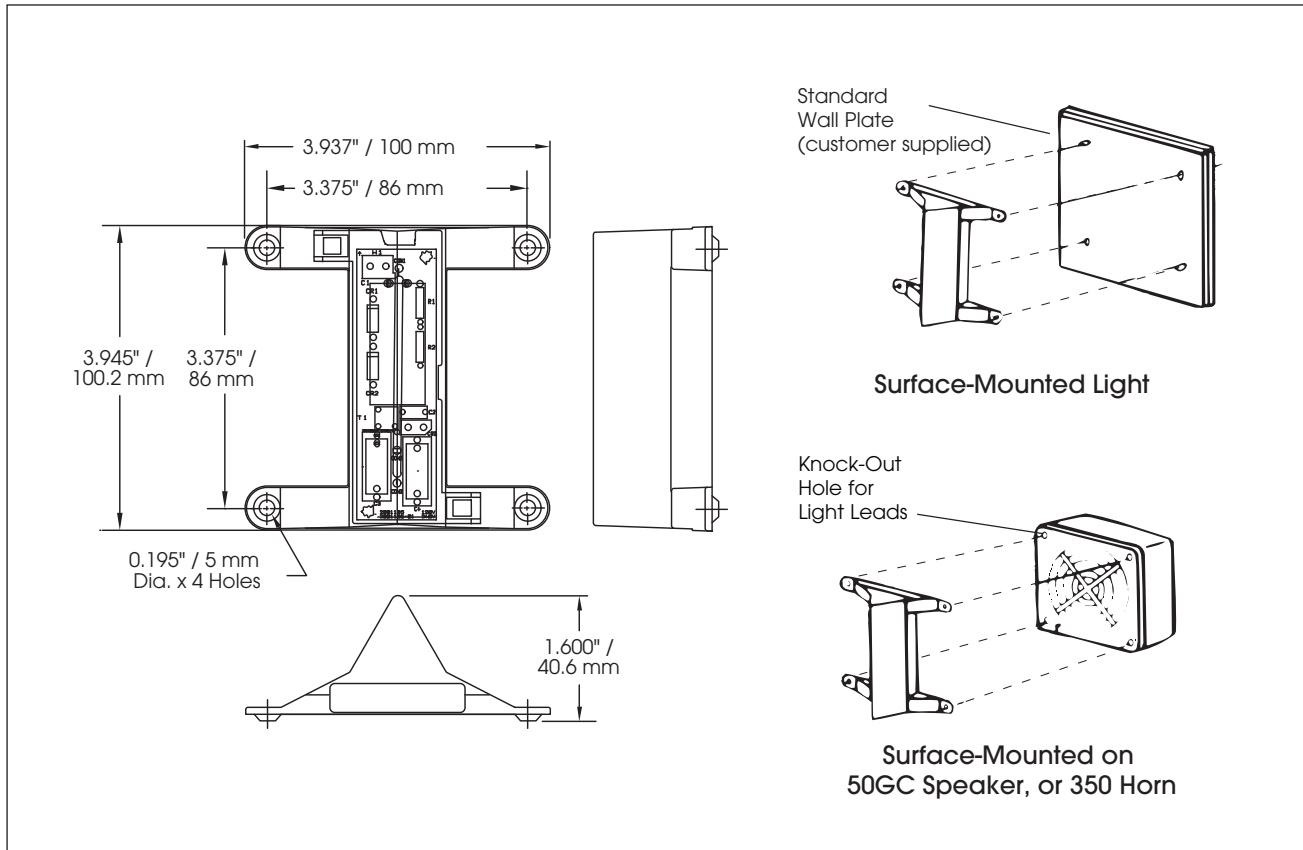

Visalert® Strobe Light (VALS)

SPECIFICATIONS

Lamp Life:	4,000 Hours	
Light Source:	Strobe tube	
Operating Temperature:	-31°F to 150°F	-35°C to 66°C
Net Weight:	0.1 lbs	0.057 kg
Shipping Weight:	0.25 lbs	0.113 kg
Height:	3.95"	100.3 mm
Width:	3.94"	100.0 mm
Depth:	1.6"	40.6 mm

REPLACEMENT PARTS

Description	Part Number
Lens Kit, Amber¹	K8435D539A
Lens Kit, Blue¹	K8435D539A-08
Lens Kit, Clear¹	K8435D539A-02
Lens Kit, Green¹	K8435D539A-03
Lens Kit, Red¹	K8435D539A-07
Strobe Tube	K149128A

¹ Kit Includes the lens and a gasket