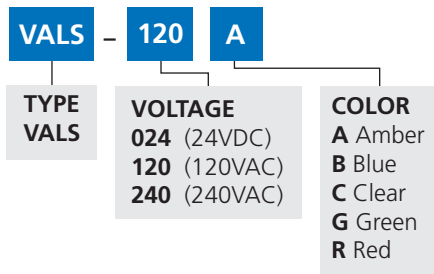

HOW TO ORDER

RELATED PRODUCTS

Description	Part Number
Speaker	50GC
Horns	350