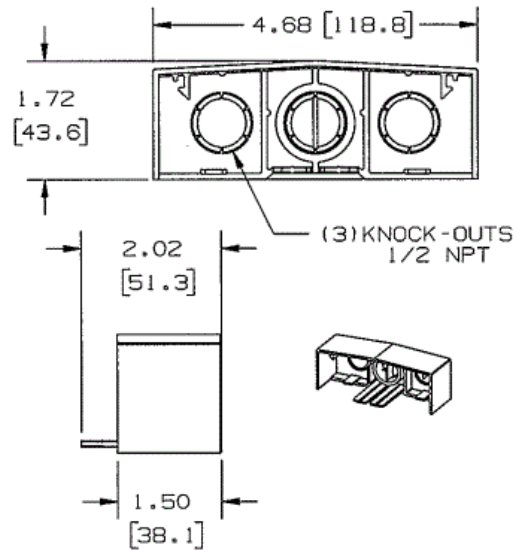

Raceway
Non-Metallic Raceway
PB3 BaseTrak® End Cap

HUBBELL

Features

- For closing end of PB3 BaseTrak Raceway.

Ordering Information

Description	Color	UPC Number	Catalog Number
End Cap	Office White	783585310077	PB3ECA

Listings

UL Listed
CSA Certified

Specifications

Height	1.72"
Width	4.68"
Length	2.02"

Online Resources

Customer Use Drawing
eCatalog
Installation Instructions

Dimensions in Inches (mm)

Hubbell Wiring Device-Kellems • Hubbell Incorporated (Delaware) • 40 Waterview Drive • Shelton, CT 06484