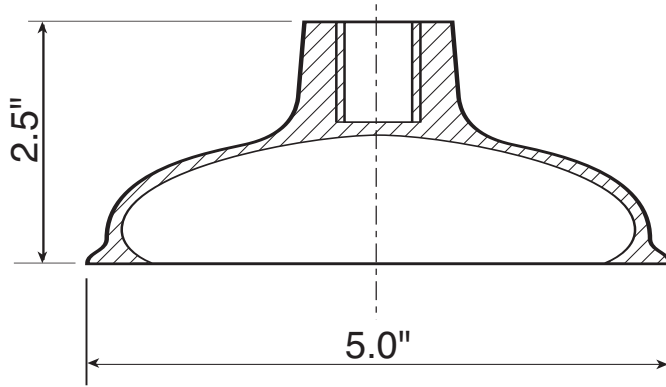

## Features:

- Heavy duty red rubber
- Reinforced ribbed construction
- Ideal for sinks, basins and laundry tubs
- Dispenser box

Dimensions are in inches

## Materials & Specifications

No.	Description	Material
1	Handle	Wood
2	Plunger Body	Rubber

Part No.	Size
1LNX3	5"