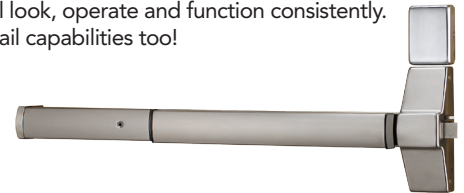

ALARM LOCK

Find out how to get staff training FREE at www.alarmlock.com or call 1-866-902-2444

ALARM LOCK SYSTEMS, INC. • 1-800-ALA-LOCK
345 Bayview Avenue • Amityville, NY 11701 Trilogy and Trilogy Networkx are registered trademarks of Alarm Lock Systems, Inc. A division of Napco. ALA491