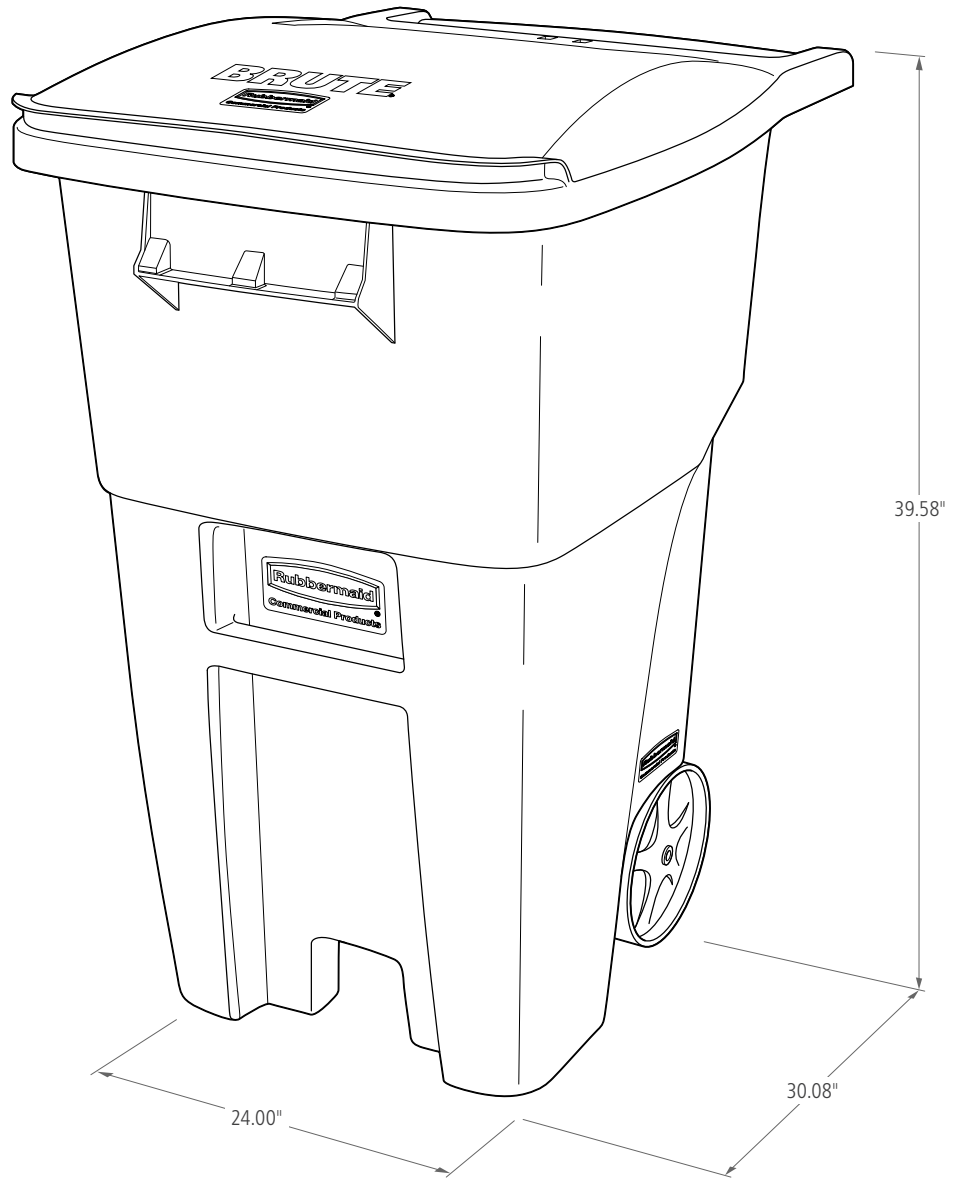

BRUTE STANDARD ROLLOUT

BRUTE Rollouts are ideal for collecting, consolidating, and transporting facility waste. Commercial-grade construction from high-quality materials and heavy-duty wheels withstand the rigors of everyday waste collection indoors and outdoors.

Features and Benefits:

- Heavy-duty wheels with high-performance treads are optimized for use indoors and outdoors
- Reinforced rim for superior structural integrity and robust lid designed for added strength
- Rollout lids open fully and stay in place to prevent swinging during transport
- Compliant with ANSI Standard Z245.60 (Types B and G) for compatibility with auto-lifters
- Smooth contours and seamless construction make cleaning easier and quicker, to improve staff productivity
- Designed with an ergonomic handle for comfortable push or pull operation

BRUTE 50-Gallon Standard Rollout

BRUTE ROLLOUT

SKU #	DESCRIPTION	COLOR	CAPACITY GAL	LENGTH IN	WIDTH IN	HEIGHT IN	WEIGHT LB	PACK SIZE
1971941	BRUTE 32G STANDARD ROLLOUT	GRAY	32G	28.56	20.62	37.16	17.00	2
1971943	BRUTE 32G STANDARD ROLLOUT	BLUE	32G	28.56	20.62	37.16	17.00	2
FG9W2700GRAY	BRUTE 50G STANDARD ROLLOUT	GRAY	50G	30.08	24.00	39.58	25.00	2
FG9W2700BLUE	BRUTE 50G STANDARD ROLLOUT	BLUE	50G	30.08	24.00	39.58	25.00	2
FG9W2100GRAY	BRUTE 65G STANDARD ROLLOUT	GRAY	65G	32.33	25.33	44.74	33.50	1
FG9W2173BLUE	BRUTE 65G STANDARD ROLLOUT	BLUE	65G	32.33	25.33	44.74	33.50	1
FG9W2200GRAY	BRUTE 95G STANDARD ROLLOUT	GRAY	95G	37.15	28.60	46.02	38.50	1
FG9W2273BLUE	BRUTE 95G STANDARD ROLLOUT	BLUE	95G	37.15	28.60	46.02	38.50	1