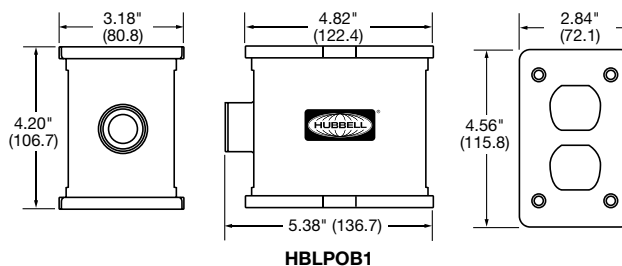

Dimensions

Valox® is a trademark of SABIC Innovative Plastics, acquired from General Electric Company.

Dimensions in Inches (mm)