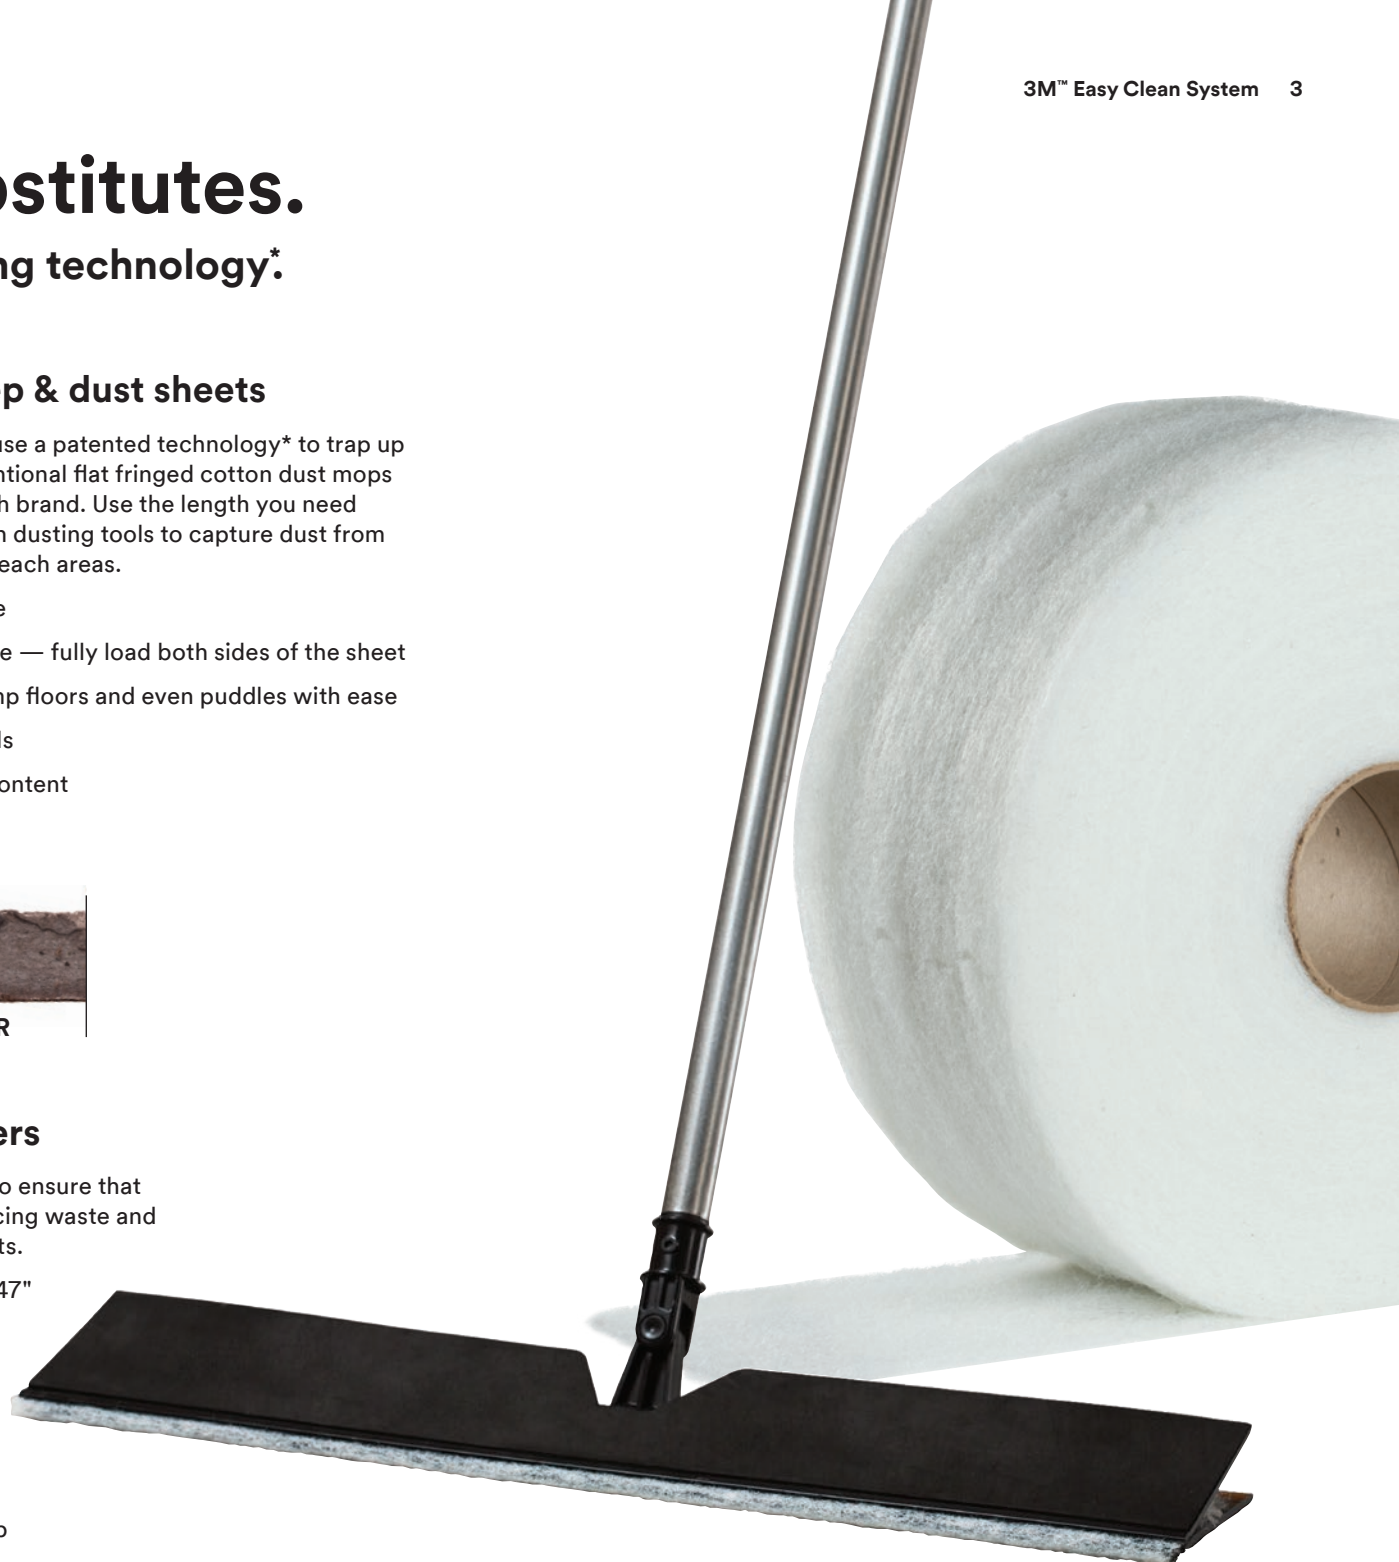

3M™ Easy Trap Duster — holders

3M™ Easy Trap Duster — holders are available to ensure that both sides of the sheets are used, thereby reducing waste and eliminating the need to manually turn over sheets.

- Available in a variety of widths: 17", 23", 35", 47"
- Handle/pole not included; attaches to any standard threaded mop/broom handle
- Use with 5" width sheets of 3M™ Easy Trap Duster — sweep & dust sheets

*Patent: 3M.com/patents, product ID: Easy Trap