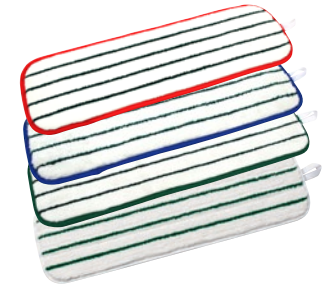

Push button to dispense

Premium quality. Longevity.

3M™ Easy Scrub Microfiber Flat Mop Pads

Cleans and removes stuck on dirt and debris with ease, using soft, firm polypropylene scrub stripes intertwined with highly absorbent microfibers.

- ▶ Designed to retain 96% of its shape over time
- ▶ Connects securely to nearly any hook and loop mop frame
- ▶ Sizes: 12", 18" and 24"
- ▶ Washable up to 300 laundry cycles in bleached industrial/commercial (200°F), or up to 500 laundry cycles in bleached household (120°F); chlorine bleach safe
- ▶ Available in four colored bordered versions (red, green, blue and white); color coding helps reduce potential cross-contamination

3M™ Easy Scrub Shaggy Flat Mop Pads

Premium quality, short cotton strings clean the toughest messes in crevices with the ease of a flat mop system. Ideal for textured surfaces such as ceramic tile, quarry tile, natural stone and terrazzo or raised rubber flooring.