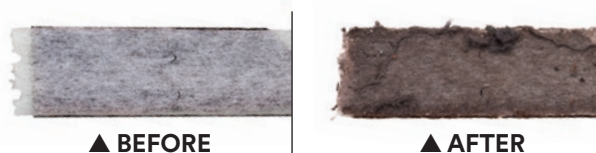

Accept no substitutes.

3M patented manufacturing technology*.

3M™ Easy Trap Duster — sweep & dust sheets

3M™ Easy Trap Duster — sweep & dust sheets use a patented technology* to trap up to 8X more dirt, dust and sand than both conventional flat fringed cotton dust mops and the common household sweeping dust cloth brand. Use the length you need on nearly any flat floor tool, or wrap around high dusting tools to capture dust from ceiling fans, vents, blinds and other difficult to reach areas.

- **Low drag:** Helps reduce risk of worker fatigue
- **Exceptionally efficient:** Double your coverage — fully load both sides of the sheet
- **Uniquely versatile:** Glide through debris, damp floors and even puddles with ease
- Made in U.S.A. with globally sourced materials
- Sheets contain a minimum of 60% recycled content
- Rolls perforated every 6"