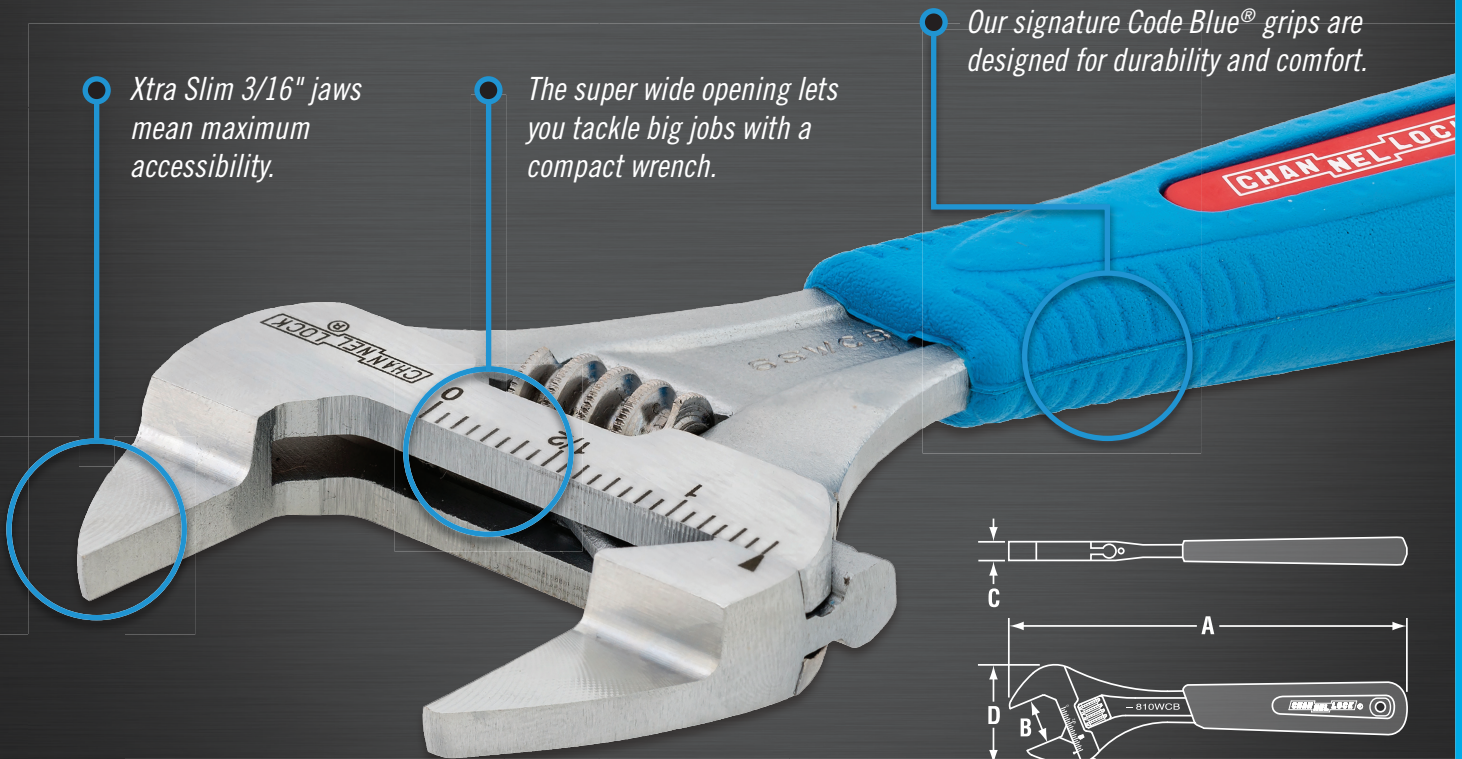

TACKLES BIG JOBS, EVEN IN SMALL SPACES.

XTRA SLIM JAWS ARE **40% THINNER** THAN A REGULAR WRENCH OF THE SAME SIZE. WHICH MEANS HARD-TO-REACH JOBS JUST GOT ABOUT **40% EASIER**.

Xtra Slim 3/16" jaws mean maximum accessibility.

The super wide opening lets you tackle big jobs with a compact wrench.

Our signature Code Blue® grips are designed for durability and comfort.

NEW XTRA SLIM JAW WRENCHES

Part #	A Overall Length		B Jaw Capacity		C Joint Thickness		D Joint Width		Weight	
	in.	mm.	in.	mm.	in.	mm.	in.	mm.	Pounds	Grams
6SWCB	6.93	176.02	1.34	34.00	0.55	13.97	2.56	65.02	0.44	199.58
8SWCB	8.49	215.65	1.50	38.10	0.55	13.97	2.87	72.90	0.74	335.20

ADJUSTABLE WRENCHES

CHANNELLOCK® Adjustable Wrenches have an endless number of uses. Strong, reliable and versatile — it's exactly what America has come to expect from CHANNELLOCK®.

JAW DESIGN

Longer jaws grip better, while thinner jaws give greater access in tight spaces.

ADJUSTABLE

4-thread knurl and non-protruding jaws provide greater capacity. Minimal head width improves performance in confined areas.

MEASUREMENT SCALES

Measurement scales (inches on front and millimeters on reverse) are handy for sizing nuts, pipe and tube diameters.