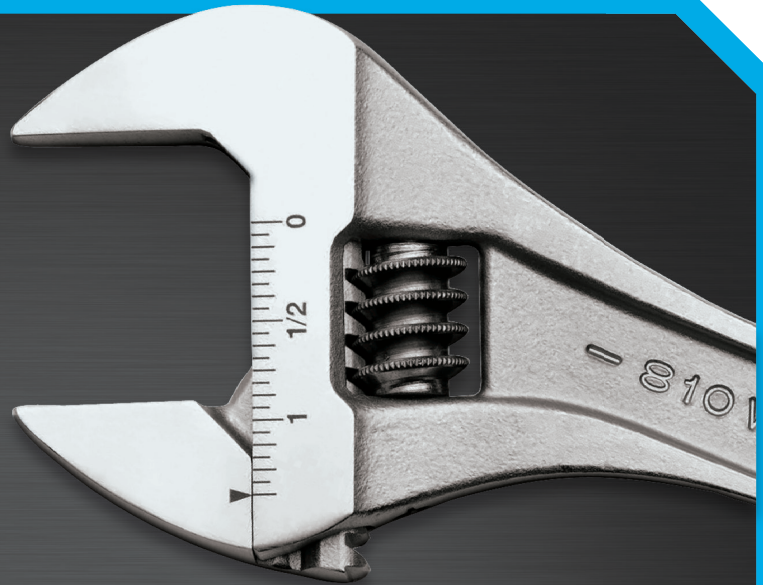

TACKLES BIG JOBS, EVEN IN SMALL SPACES.

XTRA SLIM JAWS ARE **40% THINNER** THAN A REGULAR WRENCH OF THE SAME SIZE. WHICH MEANS HARD-TO-REACH JOBS JUST GOT ABOUT **40% EASIER**.

Xtra Slim 3/16" jaws mean maximum accessibility.

The super wide opening lets you tackle big jobs with a compact wrench.

Our signature Code Blue® grips are designed for durability and comfort.

NEW XTRA SLIM JAW WRENCHES

Part #	A Overall Length		B Jaw Capacity		C Joint Thickness		D Joint Width		Weight	
	in.	mm.	in.	mm.	in.	mm.	in.	mm.	Pounds	Grams
6SWCB	6.93	176.02	1.34	34.00	0.55	13.97	2.56	65.02	0.44	199.58
8SWCB	8.49	215.65	1.50	38.10	0.55	13.97	2.87	72.90	0.74	335.20

ADJUSTABLE WRENCHES

CHANNELLOCK® Adjustable Wrenches have an endless number of uses. Strong, reliable and versatile — it's exactly what America has come to expect from CHANNELLOCK®.

JAW DESIGN

Longer jaws grip better, while thinner jaws give greater access in tight spaces.

ADJUSTABLE

4-thread knurl and non-protruding jaws provide greater capacity. Minimal head width improves performance in confined areas.

MEASUREMENT SCALES

Measurement scales (inches on front and millimeters on reverse) are handy for sizing nuts, pipe and tube diameters.