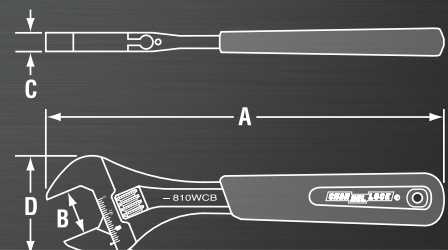

TACKLES BIG JOBS, EVEN IN SMALL SPACES.

XTRA SLIM JAWS ARE **40% THINNER** THAN A REGULAR WRENCH OF THE SAME SIZE. WHICH MEANS HARD-TO-REACH JOBS JUST GOT ABOUT **40% EASIER**.

Xtra Slim 3/16" jaws mean maximum accessibility.

The super wide opening lets you tackle big jobs with a compact wrench.

Our signature Code Blue® grips are designed for durability and comfort.

NEW XTRA SLIM JAW WRENCHES

Part #	A Overall Length		B Jaw Capacity		C Joint Thickness		D Joint Width		Weight	
	in.	mm.	in.	mm.	in.	mm.	in.	mm.	Pounds	Grams
6SWCB	6.93	176.02	1.34	34.00	0.55	13.97	2.56	65.02	0.44	199.58
8SWCB	8.49	215.65	1.50	38.10	0.55	13.97	2.87	72.90	0.74	335.20

ADJUSTABLE WRENCHES

CHANNELLOCK® Adjustable Wrenches have an endless number of uses. Strong, reliable and versatile — it's exactly what America has come to expect from CHANNELLOCK®.

JAW DESIGN

Longer jaws grip better, while thinner jaws give greater access in tight spaces.

ADJUSTABLE

4-thread knurl and non-protruding jaws provide greater capacity. Minimal head width improves performance in confined areas.

MEASUREMENT SCALES

Measurement scales (inches on front and millimeters on reverse) are handy for sizing nuts, pipe and tube diameters.