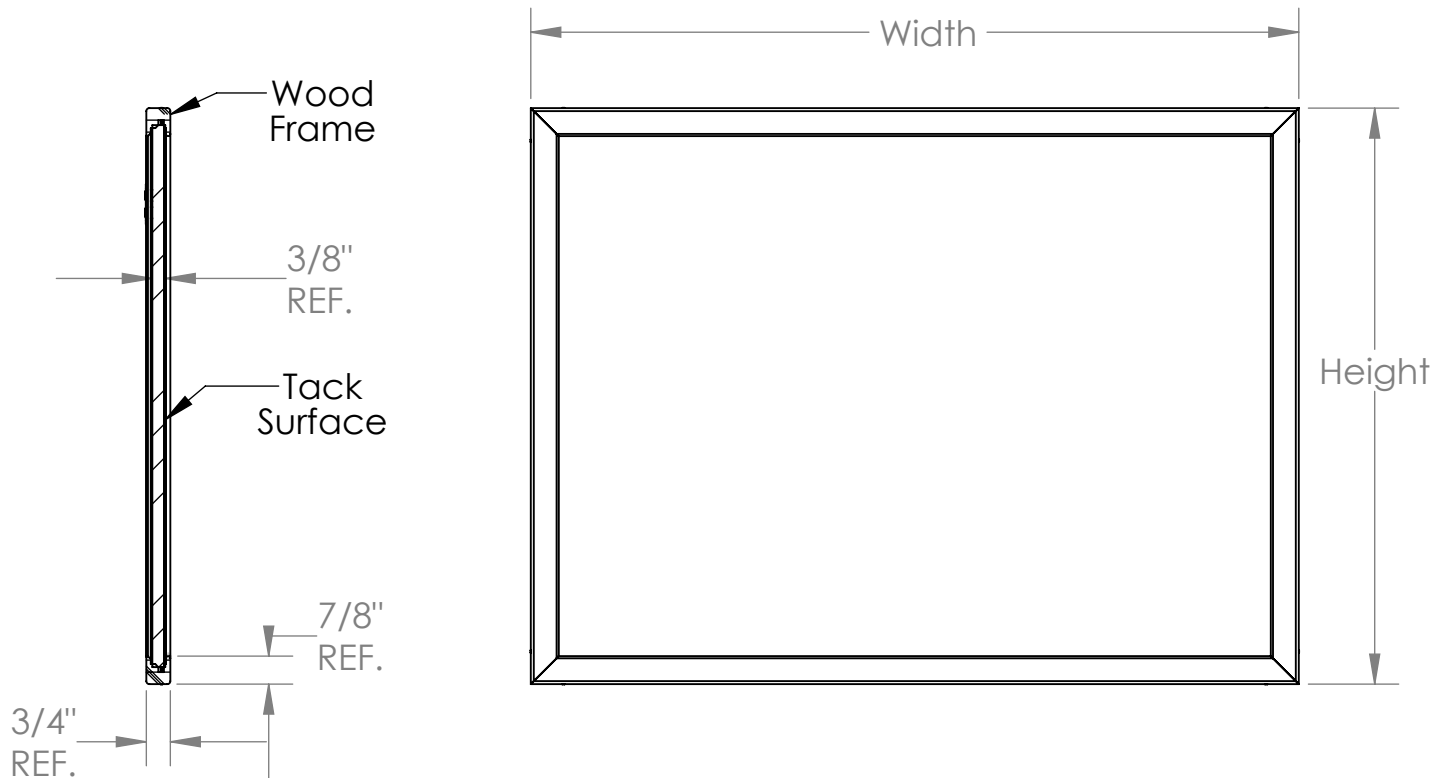

1400 Series

Wood Framed Cork Bulletin Boards

Materials:

- Framing: Clear coat natural oak.
- Tack surface: 1/32" fine grain natural cork laminated to 3/8" thick fiberboard.

Features:

- Board hangers are included.
- Wood frame is permanently attached to the tack surface.
- Available in the following sizes:
18"H x 24"W, 24"H x 36"W, 36"H x 46.5"W.
- Board is guaranteed for 10 years.

Notes:

- For indoor use only.