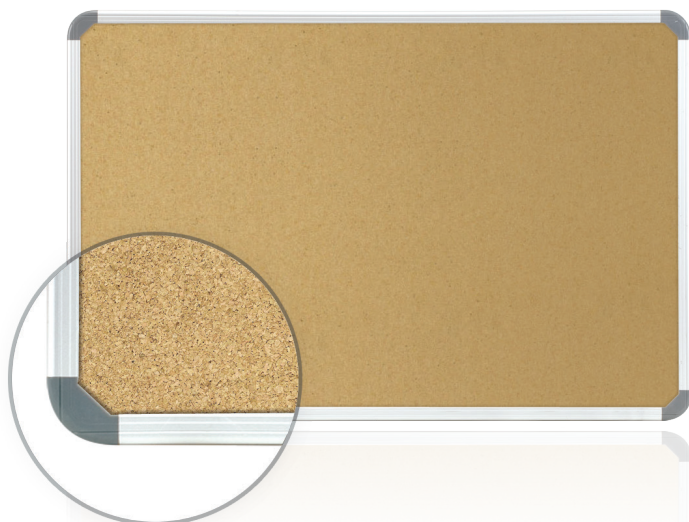

PREMIUM CORK BULLETIN BOARDS

Premium Aluminum (059) & Wood (066)

Cork bulletin board with premium frame and our thickest and most durable cork, available in aluminum or wood frames.

- Surface is smooth, resilient, and self-healing to remain soft and pliable for years
- Thicker, upscale frame available in smooth aluminum and wood
- 3/8" sealed back fiberboard for rigidity and stability
- Available in 1.5' x 2', 2' x 3', 2.5' x 3', 3' x 4', 4' x 4', 4' x 5', 4' x 6', and 4' x 8'

TRADITIONAL CORK BULLETIN BOARDS

Aluminum (AK, 13) & Wood (WK, 14)

Cork bulletin board available in aluminum or wood frames.

- Self-healing cork surface
- Framing available in Satin-Anodized aluminum or Natural Oak
- Durable enough to provide years of service, even under the heaviest use
- Cork laminated on a 3/8" fiberboard for rigidity and stability
- Available in 1.5' x 2', 2' x 3', 2.5' x 3', 3' x 4', 4' x 4', 4' x 5', 4' x 6', 4' x 8', 4' x 10', and 4' x 12'

Image Trim (ITGK)

Cork bulletin board in stylish powder-coated frame.

- Self-healing cork surface
- Stylish powder-coated graphite fleck finish on aluminum frame
- Durable enough to provide years of service, even under the heaviest use
- Cork laminated on a 3/8" fiberboard for rigidity and stability
- Available in 4' x 6', 4' x 8', 4' x 10', and 4' x 12'

Cintra (CTSK)

Cork bulletin board in European-style aluminum frame.

- Premium self-healing natural cork surface
- Stylish radius edged, Euro-style satin aluminum frame
- Can be mounted either portrait or landscape
- Concealed hanging system for secure wall mounting
- Available in 1.5' x 2', 2' x 3', 3' x 4', 4' x 6', and 4' x 8'