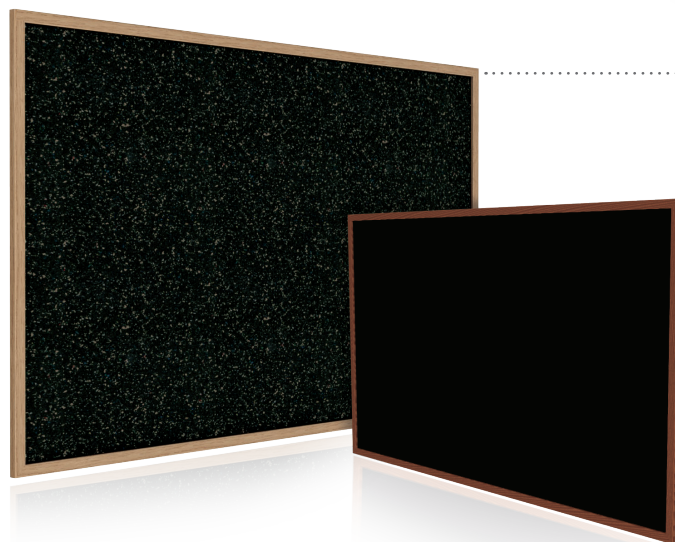

TRADITIONAL CORK BULLETIN BOARDS

Aluminum (AK, 13) & Wood (WK, 14)

Cork bulletin board available in aluminum or wood frames.

- Self-healing cork surface
- Framing available in Satin-Anodized aluminum or Natural Oak
- Durable enough to provide years of service, even under the heaviest use
- Cork laminated on a 3/8" fiberboard for rigidity and stability
- Available in 1.5' x 2', 2' x 3', 2.5' x 3', 3' x 4', 4' x 4', 4' x 5', 4' x 6', 4' x 8', 4' x 10', and 4' x 12'

Image Trim (ITGK)

Cork bulletin board in stylish powder-coated frame.

- Self-healing cork surface
- Stylish powder-coated graphite fleck finish on aluminum frame
- Durable enough to provide years of service, even under the heaviest use
- Cork laminated on a 3/8" fiberboard for rigidity and stability
- Available in 4' x 6', 4' x 8', 4' x 10', and 4' x 12'

Cintra (CTSK)

Cork bulletin board in European-style aluminum frame.

- Premium self-healing natural cork surface
- Stylish radius edged, Euro-style satin aluminum frame
- Can be mounted either portrait or landscape
- Concealed hanging system for secure wall mounting
- Available in 1.5' x 2', 2' x 3', 3' x 4', 4' x 6', and 4' x 8'

RECYCLED RUBBER BULLETIN BOARDS

Aluminum (ATR)

Recycled rubber bulletin board with aluminum frame.

- Go “GREEN” – tack surface manufactured from 90% post-industrial material
- Satin Aluminum frame is 75% post-industrial material
- Tack surface is self-healing and will stand up under the heaviest of use
- Surfaces available in Confetti (CF), Tan Speckled (TN), and Black (BK)