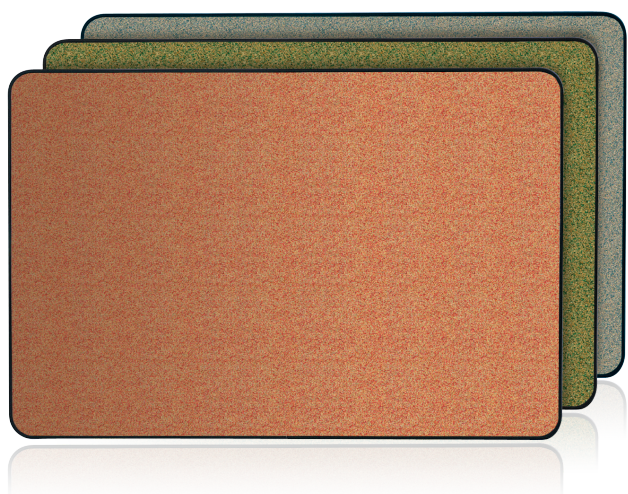

VINYL BULLETIN BOARDS

Aluminum (AV, 16) & Wrapped (12UVW)

Vinyl bulletin board, aluminum framed or wrapped edges.

- Fabric-backed 12 oz. vinyl laminated to 3/8" fiberboard
- Texture masks pin holes and vinyl is washable for areas where cleanliness is extra important
- Frame is satin finish anodized aluminum
- Choice of 10 contemporary colors (see page 62)
- Both aluminum frame and wrapped available in 1.5' x 2', 2' x 3', 2.5' x 3', 3' x 4', 3' x 5', 4' x 4', 4' x 5', 4' x 6', 4' x 8', 4' x 10', and 4' x 12'

DecoAurora (DFV)

Vinyl bulletin board in designer DecoAurora frame.

- Stylish multi-faceted corners and aluminum framing
- Frame inserts available in three rich wood looks and seven bold colors that coordinate with interior furnishings
- Vinyl gray color surface is durable and washable
- Textured surface hides pinholes for added durability and product life
- Available in 3' x 4', 4' x 4', 4' x 6', 4' x 8', 4' x 10', and 4' x 12'

FABRIC BULLETIN BOARDS

Wrapped Edge (TF)

Wrapped-edge fabric boards add style to offices, conference rooms, classrooms, and corridors while providing a sturdy tack surface for posters, announcements, and other notices.

- The warm fabrics are colorfast and will remain free from damage even after years of repeated tacking
- The soft, radius corners and fabric edge design make a tasteful addition to any décor
- Available in five fashion colors: Gray, Beige, Blue, Black and Merlot
- Available in 1' x 4', 1.5' x 2', 2' x 3', 3' x 4', and 4' x 6'