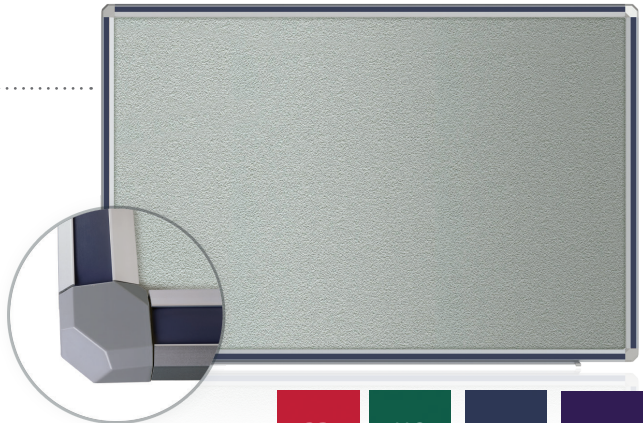

VINYL BULLETIN BOARDS

Aluminum (AV, 16) & Wrapped (12UVW)

Vinyl bulletin board, aluminum framed or wrapped edges.

- Fabric-backed 12 oz. vinyl laminated to 3/8" fiberboard
- Texture masks pin holes and vinyl is washable for areas where cleanliness is extra important
- Frame is satin finish anodized aluminum
- Choice of 10 contemporary colors (see page 62)
- Both aluminum frame and wrapped available in 1.5' x 2', 2' x 3', 2.5' x 3', 3' x 4', 3' x 5', 4' x 4', 4' x 5', 4' x 6', 4' x 8', 4' x 10', and 4' x 12'

DecoAurora (DFV)

Vinyl bulletin board in designer DecoAurora frame.

- Stylish multi-faceted corners and aluminum framing
- Frame inserts available in three rich wood looks and seven bold colors that coordinate with interior furnishings
- Vinyl gray color surface is durable and washable
- Textured surface hides pinholes for added durability and product life
- Available in 3' x 4', 4' x 4', 4' x 6', 4' x 8', 4' x 10', and 4' x 12'