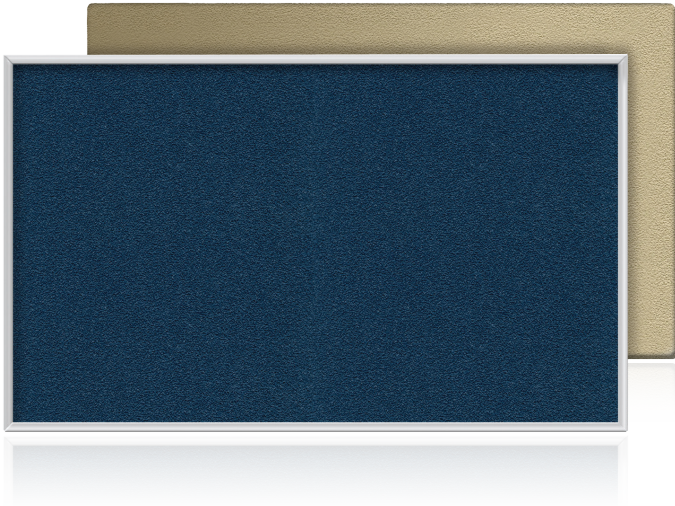

VINYL BULLETIN BOARDS

Aluminum (AV, 16) & Wrapped (12UVW)

Vinyl bulletin board, aluminum framed or wrapped edges.

- Fabric-backed 12 oz. vinyl laminated to 3/8" fiberboard
- Texture masks pin holes and vinyl is washable for areas where cleanliness is extra important
- Frame is satin finish anodized aluminum
- Choice of 10 contemporary colors (see page 62)
- Both aluminum frame and wrapped available in 1.5' x 2', 2' x 3', 2.5' x 3', 3' x 4', 3' x 5', 4' x 4', 4' x 5', 4' x 6', 4' x 8', 4' x 10', and 4' x 12'

DecoAurora (DFV)

Vinyl bulletin board in designer DecoAurora frame.

- Stylish multi-faceted corners and aluminum framing
- Frame inserts available in three rich wood looks and seven bold colors that coordinate with interior furnishings
- Vinyl gray color surface is durable and washable
- Textured surface hides pinholes for added durability and product life
- Available in 3' x 4', 4' x 4', 4' x 6', 4' x 8', 4' x 10', and 4' x 12'