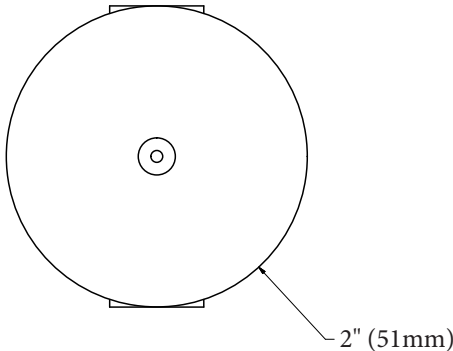

**MECHANICAL DATA**

**Diameter:** 2" (51mm)  
**Depth:** 2.5" (64mm)  
**Height:** 2" (51mm)  
**Tube Diameter:** 0.625" (16mm)

**COMPOSITION**

18-8 (304) Stainless Steel

**INSTALLATION**

Includes Stainless Steel Screw to Install into **Adequate Structural Blocking**.  
 Includes 3M® VHB Waterproof Tape.  
 Can Be Installed with WINGITS® Fasteners when blocking is not available.

### BridgeBind™ Technology

A steel dowel is expertly embedded in a stainless steel tube then arc welded to the tube's far side for the perfect structural synthesis

Front

Back

Top

Side

Included Hardware

Optional Hardware  
(Sold Separately)