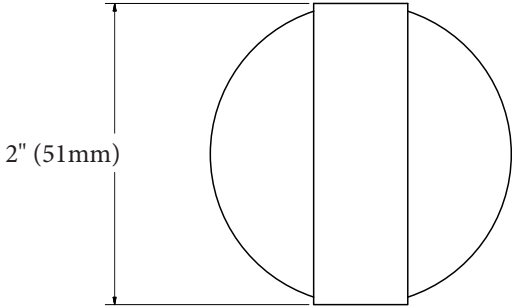

Front

Back

Top

Side

Included Hardware

Optional Hardware
(Sold Separately)

- 3M® Waterproof Tape (1)
- 2.5" S/S Screw (1)
- Allen Wrench (1)
- Set Screw (1)

- WINGITS® MASTER Anchor™ (MAW35)
  (1)