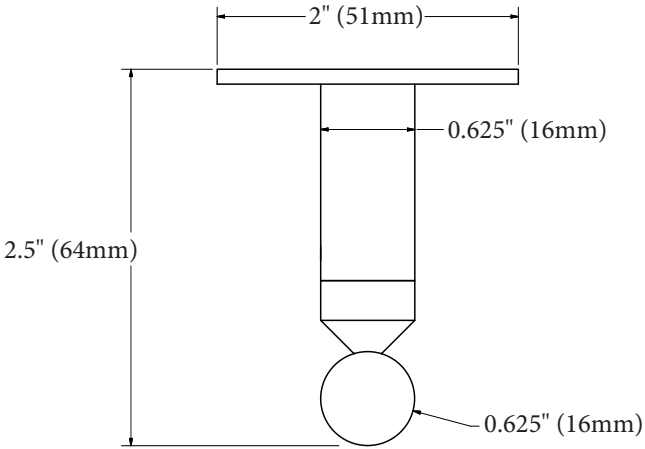

**MECHANICAL DATA**

**Diameter:** 2" (51mm)  
**Depth:** 2.5" (64mm)  
**Height:** 2" (51mm)  
**Tube Diameter:** 0.625" (16mm)

**COMPOSITION**

18-8 (304) Stainless Steel

**INSTALLATION**

Includes Stainless Steel Screw to Install into **Adequate Structural Blocking**.  
 Includes 3M® VHB Waterproof Tape.  
 Can Be Installed with WINGITS® Fasteners when blocking is not available.

### BridgeBind™ Technology

A steel dowel is expertly embedded in a stainless steel tube then arc welded to the tube's far side for the perfect structural synthesis

Front

Back

Top

Side

Included Hardware

Optional Hardware  
(Sold Separately)