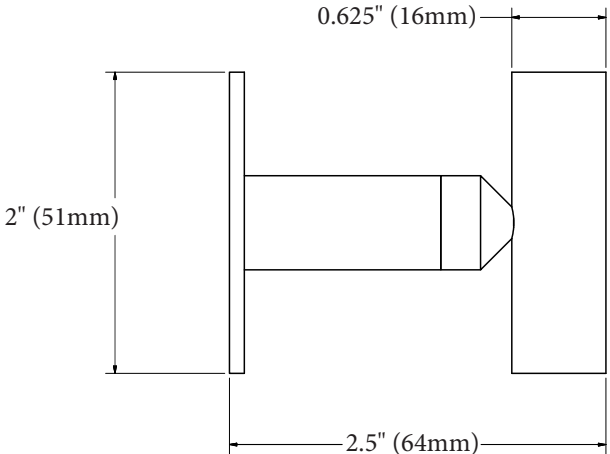

**MECHANICAL DATA**

**Diameter:** 2" (51mm)  
**Depth:** 2.5" (64mm)  
**Height:** 2" (51mm)  
**Tube Diameter:** 0.625" (16mm)

**COMPOSITION**

18-8 (304) Stainless Steel

**INSTALLATION**

Includes Stainless Steel Screw to Install into **Adequate Structural Blocking**.  
 Includes 3M® VHB Waterproof Tape.  
 Can Be Installed with WINGITS® Fasteners when blocking is not available.

### BridgeBind™ Technology

A steel dowel is expertly embedded in a stainless steel tube then arc welded to the tube's far side for the perfect structural synthesis

Front

Back

Top

Side

Included Hardware

Optional Hardware  
(Sold Separately)