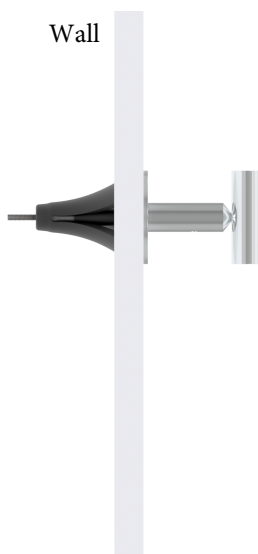

### Stainless Steel Single Robe Hook

Model:

# WMESRH

Part Numbers:

**WMESRHPS**  
Polished Finish

**WMESRHSN**  
Satin Finish

**Features:**

- Modern design combined with **PATENTED** BridgeBind™ Manufacturing creates the ultimate in bath accessories
- No Lines for Dirt to Collect - Maintenance Free
- Hand Polished Stainless Steel

**MECHANICAL DATA**

**Diameter:** 2" (51mm)  
**Depth:** 2.5" (64mm)  
**Height:** 2" (51mm)  
**Tube Diameter:** 0.625" (16mm)

**COMPOSITION**

18-8 (304) Stainless Steel

**INSTALLATION**

Includes Stainless Steel Screw to Install into **Adequate Structural Blocking**.  
 Includes 3M® VHB Waterproof Tape.  
 Can Be Installed with WINGITS® Fasteners when blocking is not available.