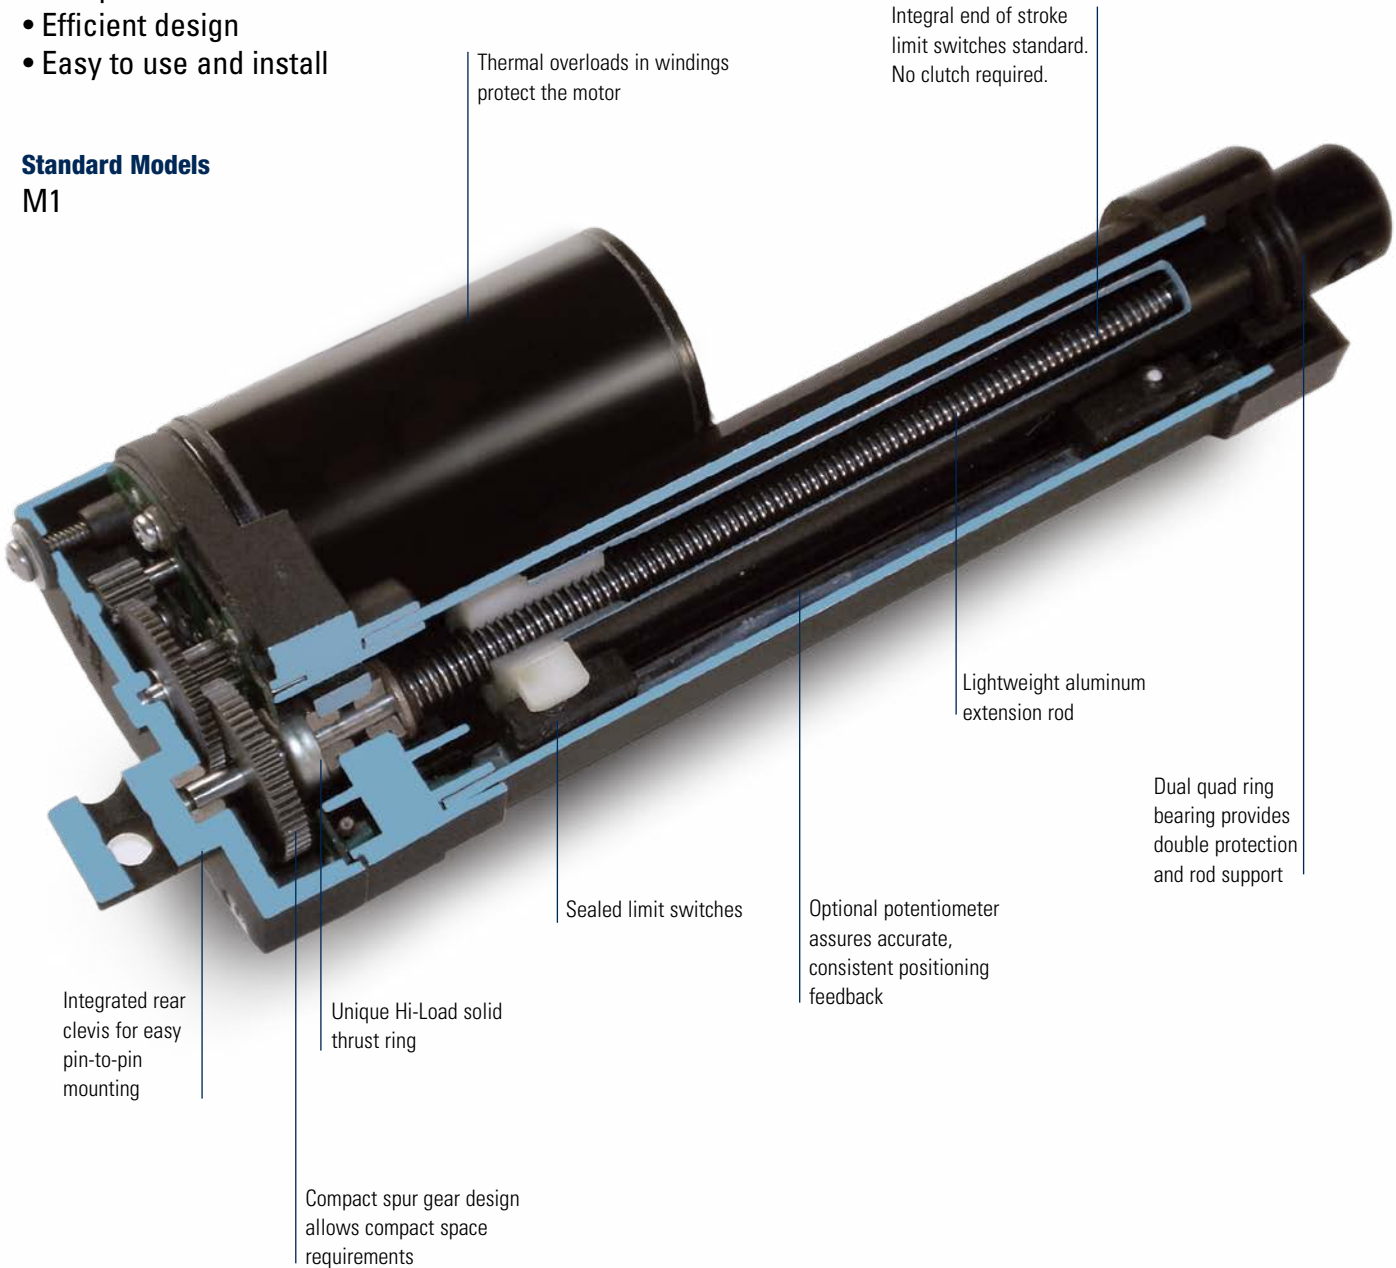

M-Track Features

Light Duty Actuators

Key Features

- Compact size
- Efficient design
- Easy to use and install

Standard Models

M1

IP69K and Temporary Immersion

Neoprene Sealing Boot available upon request. Please see pages 9 & 10 for dimensional information. Consult factory for ordering details.