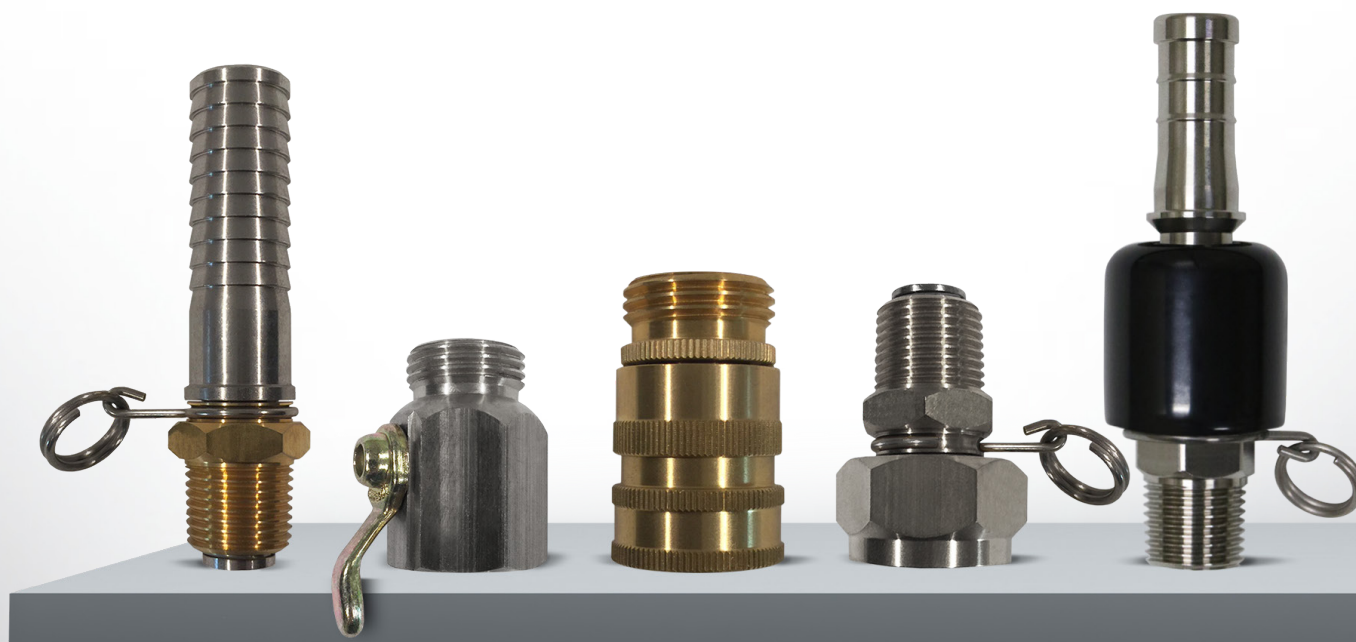

SANI-LAV HOSE ADAPTERS

SWIVEL HOSE ADAPTERS				
BRASS	STAINLESS STEEL			
SKU NO.	SKU NO.	INLET	OUTLET	FEATURES
18D880	18D881	3/4" FGHT	1/2" MNPT	Swivel and Trigger Lock Ring
18D882	46CF38	3/4" FGHT	3/8" MNPT	Swivel and Trigger Lock Ring
6XUW0	46CF39	3/4" FGHT	3/4" MGHT	Swivel and Trigger Lock Ring
18D883	18D884	3/4" Hose Barb	1/2" MNPT	Swivel and Trigger Lock Ring
18D887	18D888	3/4" Hose Barb	3/4" MGHT	Swivel and Trigger Lock Ring
24PR66	24PR67	1/2" Hose Barb	1/2" MNPT	Swivel and Trigger Lock Ring
24PR68	24PR69	5/8" Hose Barb	1/2" MNPT	Swivel and Trigger Lock Ring
n/a	53PZ68	1/2" Hose Barb	1/2" MNPT	360° Swivel Ball and Trigger Lock Ring
n/a	53PZ69	5/8" Hose Barb	1/2" MNPT	360° Swivel Ball and Trigger Lock Ring
n/a	53PZ70	3/4" Hose Barb	1/2" MNPT	360° Swivel Ball and Trigger Lock Ring
n/a	53PZ71	1/2" Hose Barb	3/4" MGHT	360° Swivel Ball and Trigger Lock Ring
n/a	53PZ72	5/8" Hose Barb	3/4" MGHT	360° Swivel Ball and Trigger Lock Ring
n/a	53PZ73	3/4" Hose Barb	3/4" MGHT	360° Swivel Ball and Trigger Lock Ring
NON-SWIVEL HOSE ADAPTERS				
28DW02	46CF40	3/4" FGHT	1/2" MNPT	Trigger Lock Ring
28DW01	46CF41	3/4" Hose Barb	1/2" MNPT	Trigger Lock Ring
46CF27	53PZ74	3/4" MGHT	3/4" MNPT	For use with M1 mixing station
53PZ64	53PZ65	3/4" FNPT	3/4" MGHT	Hose Adapter
539Z66	539Z67	3/4" FGHT	3/4" MNPT	Hose Adapter
NON-SWIVEL HOSE ADAPTERS				
6XUV9	28DW0	3/4" FGHT	3/4" MGHT	On/Off Control valve
46CF42	46CF43	3/4" FGHT	1/2" MNPT	Quick Disconnect
18D885	18D886	3/4" FGHT	3/4" MGHT	Quick Disconnect
46CF44	46CF45	3/4" FNPT	3/4" MGHT	Quick Disconnect
46CF46	46CF47	3/4" FNPT	1/2" MNPT	Quick Disconnect
53PZ75	53PZ76	3/4" FGHT	3/4" MNPT	Quick Disconnect

SWIVEL HOSE ADAPTERS

18D880 and 18D881

18D882 and 46CF38

6XUW0 and 46CF39

18D883 and 18D884

18D887 and 18D884

24PR66 and 24PR67

24PR68 and 24PR69