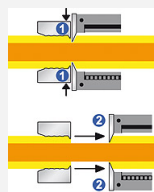

# 12 42 195 KNIPEX MultiStrip 10 Automatic Insulation Stripper

PATENTED

- fully automatic adjustment to commercially used single-, multi- and fine-stranded conductors with standard insulation throughout the entire capacity range from 0.03 to 10.0 mm<sup>2</sup>
- no manual fine adjustment required, no damage to the conductors
- the clamping jaws made of steel with integrated cutting edge hold the cable in a way that prevents slipping without damaging the remaining insulation
- with wire cutter for copper and aluminium conductors, multi-stranded up to 10 mm<sup>2</sup> and single-stranded up to 6 mm<sup>2</sup>
- particularly smooth-running mechanics and very low weight
- replaceable blades block and length stop
- handle with soft-plastic zone for a steady grip
- body: plastic, fibreglass-reinforced
- blade: special tool steel, oil-hardened

### Patented mechanics

The incision depth of the stripping blade adjusts fully automatically to the diameter of the wire and accordingly also to the thickness of all standard insulating materials. There is no need for any manual adjustment which is still necessary when other conventional pliers with a wide wire-stripping range are used.

### Mode of operation of straight cutters

Models 12 40 200 and 12 42 195

An incision is made in the red area only.

Not suitable for highly-flexible or armoured insulation materials or for multi-layered insulation.

Steel restrain jaws with cutting edges avoid skidding of the cable

Precise stripping from 0.03 to 10.0 mm<sup>2</sup> without re-adjustment

technical change and errors excepted