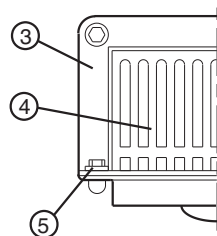

1470

Jay R. Smith Mfg. Co.
Wholesaler's Parts Order Number Guide

PART	DESCRIPTION	ITEM NUMBER
1	Cast Iron Grate	1470CIG
1	Nickel Bronze Grate	1470NBG
1	Polished Bronze Grate	1470PBG
1	Nickel Bronze Grate, Heel Proof	1470GNB-HP
1	Polished Bronze Grate, Heel Proof	1470GPB-HP
1	Ductile Iron Grate	1470GM
2	Securing Screws f/CI Grate, ea (4 reqd)	76038-80-6
3	CI Flashing Collar	1470C
1, 2, 3	Cast Iron Top	1470T
1, 2, 3	Nickel Bronze Top	1470TNB
1, 2, 3	Polished Bronze Top	1470TPB
1, 2, 3	NB Top, Heel Proof	1470TNBHP
1, 2, 3	PB Top, Heel Proof	1470TPBHP
4	Poly Bag of 4 Bolts f/Collar	R-1010
5	Cast Iron Body	
6	Sump Receiver	1310R
7	Underdeck Clamp w/Trim	1310UDC

Jay R. Smith Mfg. Co.
Wholesaler's Parts Order Number Guide

**1510, 1520,
1530, 1540**

PART	DESCRIPTION	ITEM NUMBER
1, 3	CI Flashing Clamp f/1510-1540, 2-4"	1510CIC2
1, 3	CI Flashing Clamp f/1510-1540, 5, 6"	1510CIC5
1, 3	RB Flashing Clamp f/1510-1540, 2-4"	1510RBC2
1, 3	RB Flashing Clamp f/1510-1540, 5, 6"	1510RBC5
4	Cast Iron Grate f/1510, 1530, 2-4"	1510CIG2
4	Cast Iron Grate f/1510, 1530, 5, 6"	1510CIG5
4	Rough Bronze Grate f/1510, 1530, 2-4"	1510GRB2
4	Rough Bronze Grate f/1510, 1530, 5, 6"	1510GRB5
4	Nickel Bronze Grate f/1510, 1530, 2-4"	1510GNB2
4	Nickel Bronze Grate f/1510, 1530, 5, 6"	1510GNB5
4	Polished Bronze Grate f/1510, 1530, 2-4"	1510GPB2
4	Polished Bronze Grate f/1510, 1530, 5, 6"	1510GPB5
2	Cast Iron Grate f/1520, 1540, 2-4"	1520CIG2
2	Cast Iron Grate f/1520, 1540, 5, 6"	1520CIG5
2	Rough Bronze Grate f/1520, 1540, 2-4"	1520GRB2
2	Rough Bronze f/1520, 1540, 5, 6"	1520GRB5
2	Nickel Bronze Grate f/1520, 1540, 2-4"	1520GNB2
2	Nickel Bronze f/1520, 1540, 5, 6"	1520GNB5
2	Polished Bronze Grate f/1520, 1540, 2-4"	1520GPB2
2	Polished Bronze f/1520, 1540, 5, 6"	1520GPB5
5	Flashing Clamp Bolt, ea (4 reqd)	76100-51-6
5	Flashing Clamp Washer, ea (4 reqd)	76272-51-6