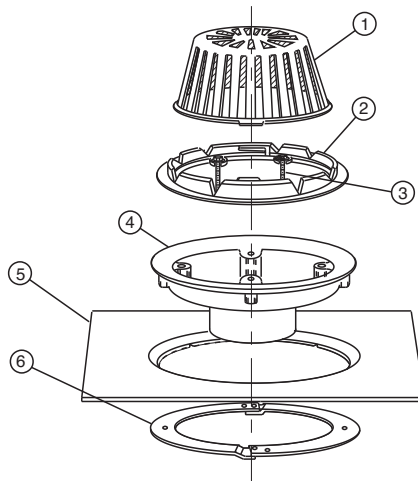

1310, 1320

Jay R. Smith Mfg. Co.
Wholesaler's Parts Order Number Guide

PART	DESCRIPTION	ITEM NUMBER
1	Polyethylene Dome f/1310, 1320	1310D
1	Cast Iron Dome f/1310, 1320	1310CID
1	Galvanized CI Dome f/1310, 1320	1310CIDG
1	Rough Bronze Dome f/1310, 1320	1310RBD
1	Aluminum Dome f/1310, 1320	1310AD
2	Flash Clamp & Gravel Stop f/1310, 1320	1310C
	2" High Water Dam Collar f/1310, 1320	1310WDC2
	2 1/2" High Water Dam Collar f/1310, 1320	1310WDC2.5
3	Poly Bag of 4 Bolts f/Collar	R-1010
4	CI Caulk Body less Collar & Dome, 2"	1310C02B
4	CI Caulk Body less Collar & Dome, 3"	1310C03B
4	CI Caulk Body less Collar & Dome, 4"	1310C04B
4	CI Caulk Body less Collar & Dome, 5"	1310C05B
4	CI Caulk Body less Collar & Dome, 6"	1310C06B
4	CI No-Hub Body less Collar & Dome, 2"	1310Y02B
4	CI No-Hub Body less Collar & Dome, 3"	1310Y03B
4	CI No-Hub Body less Collar & Dome, 4"	1310Y04B
4	CI No-Hub Body less Collar & Dome, 5"	1310Y05B
4	CI No-Hub Body less Collar & Dome, 6"	1310Y06B
4	CI Body for 1320 (not pictured)	
5	Sump Receiver f/1310, 1320	1310R
6	Underdeck Clamp w/Trim f/1310	1310UDC
6	Underdeck Clamp w/Trim f/1320	1320UDC
*	1320 Conversion Collar	1320CC

*Available, but not shown