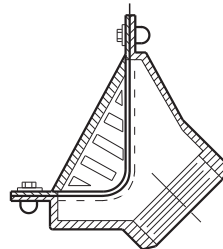

1470

Jay R. Smith Mfg. Co.
Wholesaler's Parts Order Number Guide

PART	DESCRIPTION	ITEM NUMBER
1	Cast Iron Grate	1470CIG
1	Nickel Bronze Grate	1470NBG
1	Polished Bronze Grate	1470PBG
1	Nickel Bronze Grate, Heel Proof	1470GNB-HP
1	Polished Bronze Grate, Heel Proof	1470GPB-HP
1	Ductile Iron Grate	1470GM
2	Securing Screws f/CI Grate, ea (4 reqd)	76038-80-6
3	CI Flashing Collar	1470C
1, 2, 3	Cast Iron Top	1470T
1, 2, 3	Nickel Bronze Top	1470TNB
1, 2, 3	Polished Bronze Top	1470TPB
1, 2, 3	NB Top, Heel Proof	1470TNBHP
1, 2, 3	PB Top, Heel Proof	1470TPBHP
4	Poly Bag of 4 Bolts f/Collar	R-1010
5	Cast Iron Body	
6	Sump Receiver	1310R
7	Underdeck Clamp w/Trim	1310UDC

Jay R. Smith Mfg. Co.
Wholesaler's Parts Order Number Guide

**1510, 1520,
1530, 1540**

PART	DESCRIPTION	ITEM NUMBER
1, 3	CI Flashing Clamp f/1510-1540, 2-4"	1510CIC2
1, 3	CI Flashing Clamp f/1510-1540, 5, 6"	1510CIC5
1, 3	RB Flashing Clamp f/1510-1540, 2-4"	1510RBC2
1, 3	RB Flashing Clamp f/1510-1540, 5, 6"	1510RBC5
4	Cast Iron Grate f/1510, 1530, 2-4"	1510CIG2
4	Cast Iron Grate f/1510, 1530, 5, 6"	1510CIG5
4	Rough Bronze Grate f/1510, 1530, 2-4"	1510GRB2
4	Rough Bronze Grate f/1510, 1530, 5, 6"	1510GRB5
4	Nickel Bronze Grate f/1510, 1530, 2-4"	1510GNB2
4	Nickel Bronze Grate f/1510, 1530, 5, 6"	1510GNB5
4	Polished Bronze Grate f/1510, 1530, 2-4"	1510GPB2
4	Polished Bronze Grate f/1510, 1530, 5, 6"	1510GPB5
2	Cast Iron Grate f/1520, 1540, 2-4"	1520CIG2
2	Cast Iron Grate f/1520, 1540, 5, 6"	1520CIG5
2	Rough Bronze Grate f/1520, 1540, 2-4"	1520GRB2
2	Rough Bronze f/1520, 1540, 5, 6"	1520GRB5
2	Nickel Bronze Grate f/1520, 1540, 2-4"	1520GNB2
2	Nickel Bronze f/1520, 1540, 5, 6"	1520GNB5
2	Polished Bronze Grate f/1520, 1540, 2-4"	1520GPB2
2	Polished Bronze f/1520, 1540, 5, 6"	1520GPB5
5	Flashing Clamp Bolt, ea (4 reqd)	76100-51-6
5	Flashing Clamp Washer, ea (4 reqd)	76272-51-6