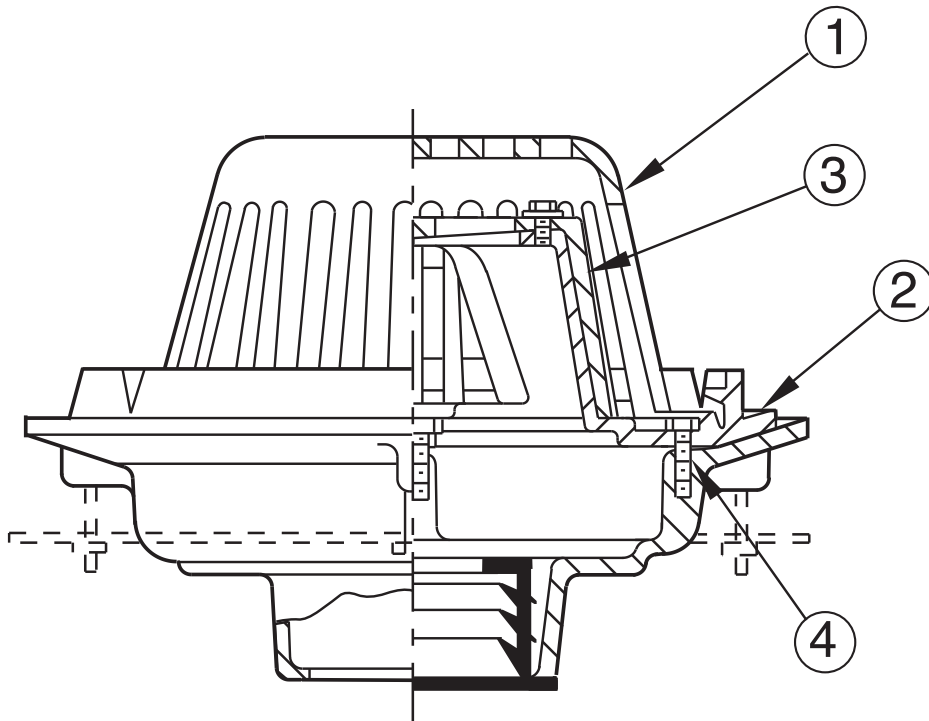

**Jay R. Smith Mfg. Co.
Wholesaler's Parts Order Number Guide**

1010, 1010E

PART	DESCRIPTION	ITEM NUMBER	
9	CI Body, 4" No-Hub	1010Y04B	
9	CI Body, 5" No-Hub	1010Y05B	
9	CI Body, 6" No-Hub	1010Y06B	
9	CI Body, 8" No-Hub, 16" Flange	1010Y08B-16	
9	CI Body, 10" No-Hub, 16" Flange	1010Y10B-16	
9	CI Body, 2" Threaded	1010T02B	
9	CI Body, 3" Threaded	1010T03B	
9	CI Body, 4" Threaded	1010T04B	
9	CI Body, 5" Threaded	1010T05B	
9	CI Body, 6" Threaded	1010T06B	
9	CI Body, 8" Threaded, 16" Flange	1010T08B-16	
9	CI Body, 10" Threaded, 16" Flange	1010T10B-16	
10	Sump Receiver	1010R	
11	Alum Underdeck Clamp w/Trim	1010UDC	
	Trim Only f/Underdeck Clamp	R-500	
	Roof Deck Plate	1010RDP	
The following for use on 8" and 10" sizes with 20" DIA flange			
1	Cast Iron Dome, 8-10" Outlet	1010CID10	
1	Aluminum Dome, 8-10" Outlet	1010AD10	
1	Rough Bronze Dome, 8-10" Outlet	1010RBD10	
2	Flashing Clamp and Gravel Stop	1010C-8	
	$\frac{5}{16}$ x 1 $\frac{3}{4}$ " Bolts f/1010C-8, ea, (5 req)	76186-86-6	
3	CI Extension, 2" w/Gasket & Bolts	1010E02-20	
3	CI Extension, 4" w/Gasket & Bolts	1010E04-20	
5, 6, 7, 8	Not Available in 20" Flange		
9	Cast Iron Body, 8" Caulk Outlet	1010C08B	
9	Cast Iron Body, 10" Caulk Outlet	1010C10B	
9	Cast Iron Body, 8" No-Hub Outlet	1010Y08B	
9	Cast Iron Body, 10" No-Hub Outlet	1010Y10B	
10	Sump Receiver	1010R8	
11	CI Underdeck Clamp w/Trim	1010UDC8	
	Trim Only f/Underdeck Clamp	R-500	

Fig. 1070

Fig. 1080

Jay R. Smith Mfg. Co.
Wholesaler's Parts Order Number Guide

1083, 1088

PART	DESCRIPTION	ITEM NUMBER
1	Polyethylene Dome, 2"-6" Outlet	1010D
1	Cast Iron Dome, 2"-6" Outlet	1010CID
2	Flashing Collar & Cone	1083C
3	Flow Rate Control	05239-10-0
2, 3	Flashing Collar & Cone w/Flow Rate Control	1083F
	Poly Bag of 4 Bolts f/Collar	R-1010