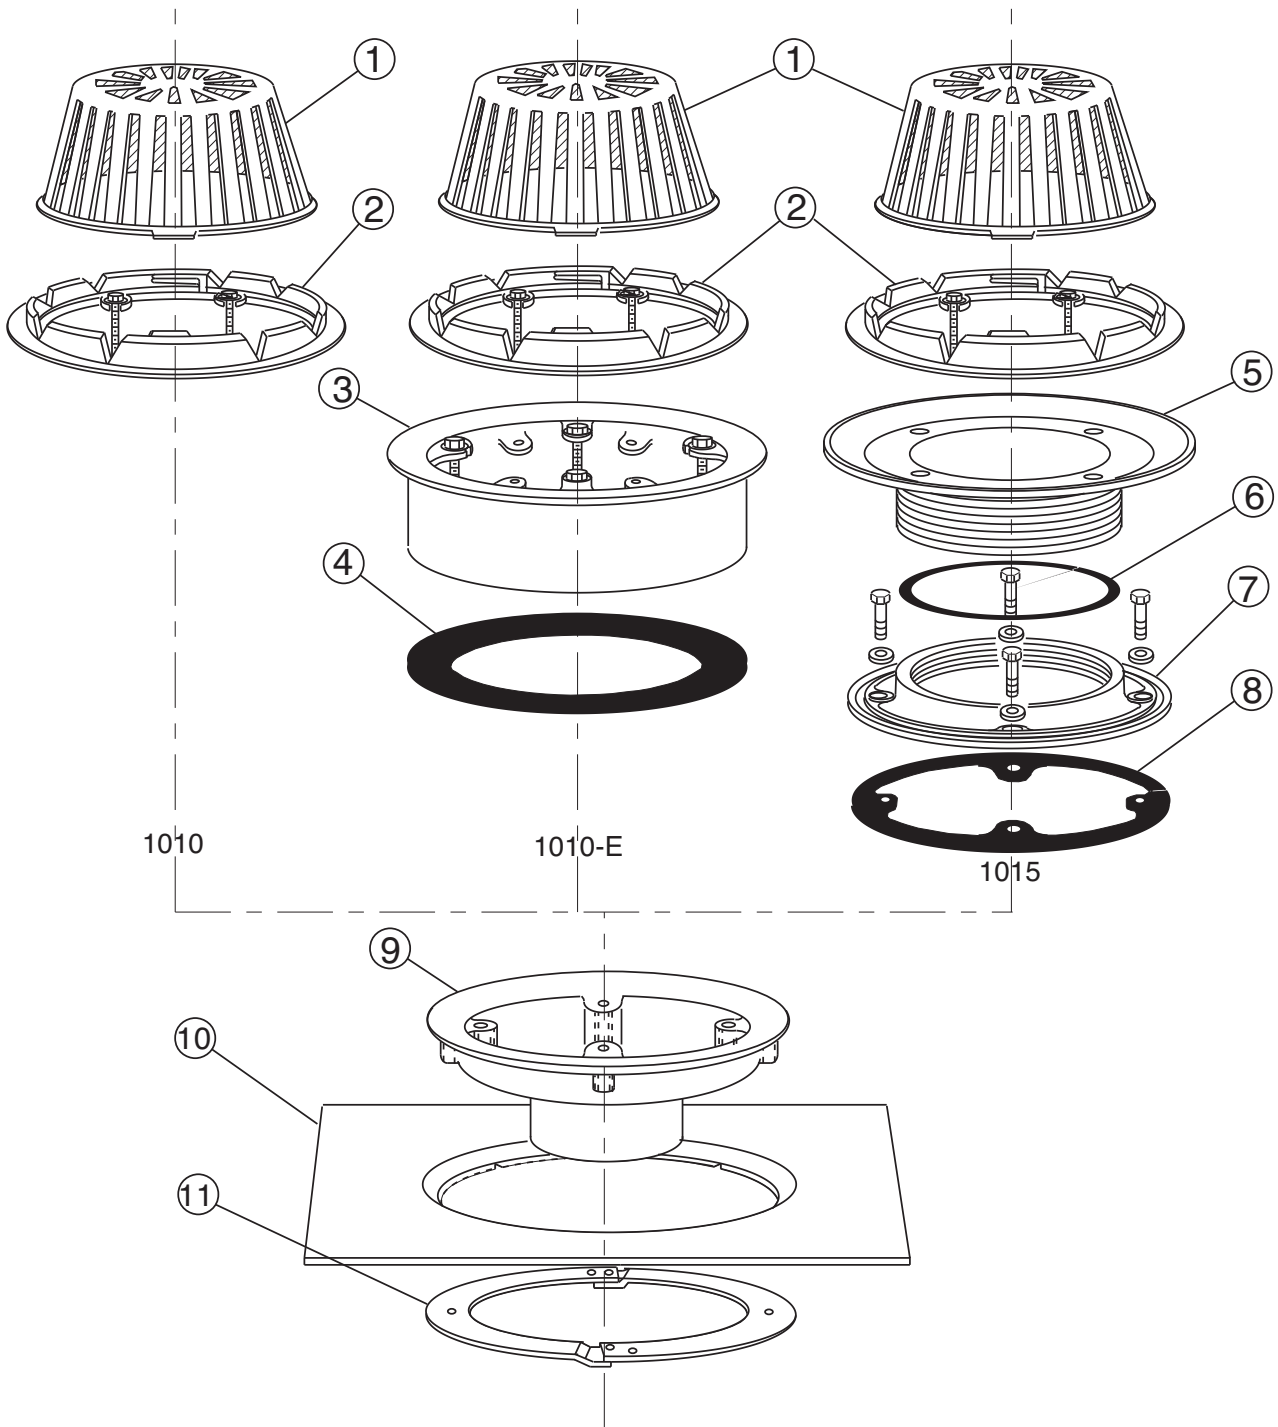

Jay R. Smith Mfg. Co.
Wholesaler's Parts Order Number Guide

1010, 1010E, 1015

PART	DESCRIPTION	ITEM NUMBER	
------	-------------	-------------	--

**1001, 1002, 1010, 1010E,
1011, 1015**

**Jay R. Smith Mfg. Co.
Wholesaler's Parts Order Number Guide**

**Jay R. Smith Mfg. Co.
Wholesaler's Parts Order Number Guide**

1010, 1010E

PART	DESCRIPTION	ITEM NUMBER	
9	CI Body, 4" No-Hub	1010Y04B	
9	CI Body, 5" No-Hub	1010Y05B	
9	CI Body, 6" No-Hub	1010Y06B	
9	CI Body, 8" No-Hub, 16" Flange	1010Y08B-16	
9	CI Body, 10" No-Hub, 16" Flange	1010Y10B-16	
9	CI Body, 2" Threaded	1010T02B	
9	CI Body, 3" Threaded	1010T03B	
9	CI Body, 4" Threaded	1010T04B	
9	CI Body, 5" Threaded	1010T05B	
9	CI Body, 6" Threaded	1010T06B	
9	CI Body, 8" Threaded, 16" Flange	1010T08B-16	
9	CI Body, 10" Threaded, 16" Flange	1010T10B-16	
10	Sump Receiver	1010R	
11	Alum Underdeck Clamp w/Trim	1010UDC	
	Trim Only f/Underdeck Clamp	R-500	
	Roof Deck Plate	1010RDP	
The following for use on 8" and 10" sizes with 20" DIA flange			
1	Cast Iron Dome, 8-10" Outlet	1010CID10	
1	Aluminum Dome, 8-10" Outlet	1010AD10	
1	Rough Bronze Dome, 8-10" Outlet	1010RBD10	
2	Flashing Clamp and Gravel Stop	1010C-8	
	$\frac{5}{16}$ x 1 $\frac{3}{4}$ " Bolts f/1010C-8, ea, (5 req)	76186-86-6	
3	CI Extension, 2" w/Gasket & Bolts	1010E02-20	
3	CI Extension, 4" w/Gasket & Bolts	1010E04-20	
5, 6, 7, 8	Not Available in 20" Flange		
9	Cast Iron Body, 8" Caulk Outlet	1010C08B	
9	Cast Iron Body, 10" Caulk Outlet	1010C10B	
9	Cast Iron Body, 8" No-Hub Outlet	1010Y08B	
9	Cast Iron Body, 10" No-Hub Outlet	1010Y10B	
10	Sump Receiver	1010R8	
11	CI Underdeck Clamp w/Trim	1010UDC8	
	Trim Only f/Underdeck Clamp	R-500	