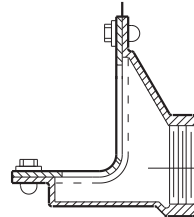

1470

Jay R. Smith Mfg. Co.
Wholesaler's Parts Order Number Guide

PART	DESCRIPTION	ITEM NUMBER
1	Cast Iron Grate	1470CIG
1	Nickel Bronze Grate	1470NBG
1	Polished Bronze Grate	1470PBG
1	Nickel Bronze Grate, Heel Proof	1470GNB-HP
1	Polished Bronze Grate, Heel Proof	1470GPB-HP
1	Ductile Iron Grate	1470GM
2	Securing Screws f/CI Grate, ea (4 reqd)	76038-80-6
3	CI Flashing Collar	1470C
1, 2, 3	Cast Iron Top	1470T
1, 2, 3	Nickel Bronze Top	1470TNB
1, 2, 3	Polished Bronze Top	1470TPB
1, 2, 3	NB Top, Heel Proof	1470TNBHP
1, 2, 3	PB Top, Heel Proof	1470TPBHP
4	Poly Bag of 4 Bolts f/Collar	R-1010
5	Cast Iron Body	
6	Sump Receiver	1310R
7	Underdeck Clamp w/Trim	1310UDC

Jay R. Smith Mfg. Co.
Wholesaler's Parts Order Number Guide

**1510, 1520,
1530, 1540**

PART	DESCRIPTION	ITEM NUMBER
1, 3	CI Flashing Clamp f/1510-1540, 2-4"	1510CIC2
1, 3	CI Flashing Clamp f/1510-1540, 5, 6"	1510CIC5
1, 3	RB Flashing Clamp f/1510-1540, 2-4"	1510RBC2
1, 3	RB Flashing Clamp f/1510-1540, 5, 6"	1510RBC5
4	Cast Iron Grate f/1510, 1530, 2-4"	1510CIG2
4	Cast Iron Grate f/1510, 1530, 5, 6"	1510CIG5
4	Rough Bronze Grate f/1510, 1530, 2-4"	1510GRB2
4	Rough Bronze Grate f/1510, 1530, 5, 6"	1510GRB5
4	Nickel Bronze Grate f/1510, 1530, 2-4"	1510GNB2
4	Nickel Bronze Grate f/1510, 1530, 5, 6"	1510GNB5
4	Polished Bronze Grate f/1510, 1530, 2-4"	1510GPB2
4	Polished Bronze Grate f/1510, 1530, 5, 6"	1510GPB5
2	Cast Iron Grate f/1520, 1540, 2-4"	1520CIG2
2	Cast Iron Grate f/1520, 1540, 5, 6"	1520CIG5
2	Rough Bronze Grate f/1520, 1540, 2-4"	1520GRB2
2	Rough Bronze f/1520, 1540, 5, 6"	1520GRB5
2	Nickel Bronze Grate f/1520, 1540, 2-4"	1520GNB2
2	Nickel Bronze f/1520, 1540, 5, 6"	1520GNB5
2	Polished Bronze Grate f/1520, 1540, 2-4"	1520GPB2
2	Polished Bronze f/1520, 1540, 5, 6"	1520GPB5
5	Flashing Clamp Bolt, ea (4 reqd)	76100-51-6
5	Flashing Clamp Washer, ea (4 reqd)	76272-51-6