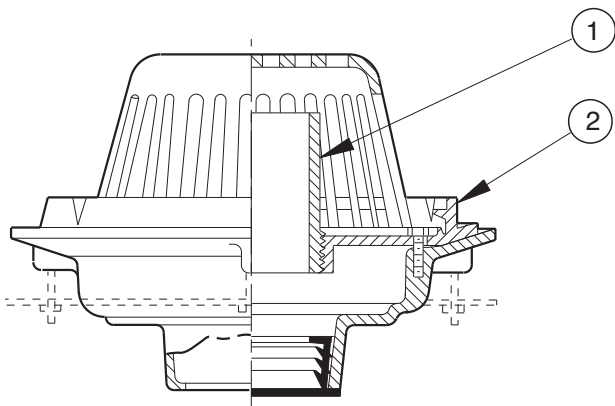

1070, 1080

Jay R. Smith Mfg. Co.
Wholesaler's Parts Order Number Guide

PART	DESCRIPTION	ITEM NUMBER	
------	-------------	-------------	--

Fig 1070

1	PVC Standpipe 4 1/2" H x 4" Dia	1070SP-4
1	PVC Standpipe 4 1/2" H x 6" Dia	1070SP-6
1	Flash Clamp only f/4" Dia PVC, CI Npl	1070C-4
1	Flash Clamp only f/6" Dia PVC, CI Npl	1070C-6
1, 2	PVC Standpipe 4" Dia w/Flashing Clamp	1070D
1, 2	PVC Standpipe 6" Dia w/Flashing Clamp	1070D-6
1, 2	CI Standpipe 4" Dia w/Flashing Clamp	1070DCI
1, 2	CI Standpipe 6" Dia w/Flashing Clamp	1070DCI-6

Fig 1080

1	Water Dam Collar, 2" High f/2-6" size	1080WDC
1	Water Dam Collar, 2" High f/8-10" size	1080WDC10
1	Water Dam Collar, 3" High f/2-6" size	1080WDC3
1	Water Dam Collar, 4" High f/2-6" size	1080WDC4
1	Water Dam Collar, 6" High f/2-6" size	1080WDC6

Fig. 1070

Fig. 1080

Jay R. Smith Mfg. Co.
Wholesaler's Parts Order Number Guide

1083, 1088

PART	DESCRIPTION	ITEM NUMBER
1	Polyethylene Dome, 2"-6" Outlet	1010D
1	Cast Iron Dome, 2"-6" Outlet	1010CID
2	Flashing Collar & Cone	1083C
3	Flow Rate Control	05239-10-0
2, 3	Flashing Collar & Cone w/Flow Rate Control	1083F
	Poly Bag of 4 Bolts f/Collar	R-1010