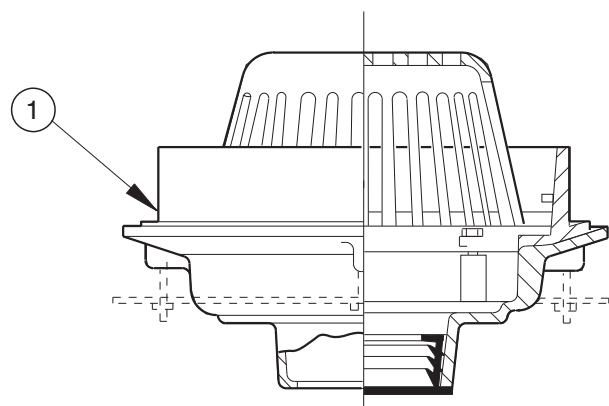

1070, 1080

Jay R. Smith Mfg. Co.
Wholesaler's Parts Order Number Guide

PART	DESCRIPTION	ITEM NUMBER	
------	-------------	-------------	--

Fig 1070

1	PVC Standpipe 4 1/2" H x 4" Dia	1070SP-4
1	PVC Standpipe 4 1/2" H x 6" Dia	1070SP-6
1	Flash Clamp only f/4" Dia PVC, CI Npl	1070C-4
1	Flash Clamp only f/6" Dia PVC, CI Npl	1070C-6
1, 2	PVC Standpipe 4" Dia w/Flashing Clamp	1070D
1, 2	PVC Standpipe 6" Dia w/Flashing Clamp	1070D-6
1, 2	CI Standpipe 4" Dia w/Flashing Clamp	1070DCI
1, 2	CI Standpipe 6" Dia w/Flashing Clamp	1070DCI-6

Fig 1080

1	Water Dam Collar, 2" High f/2-6" size	1080WDC
1	Water Dam Collar, 2" High f/8-10" size	1080WDC10
1	Water Dam Collar, 3" High f/2-6" size	1080WDC3
1	Water Dam Collar, 4" High f/2-6" size	1080WDC4
1	Water Dam Collar, 6" High f/2-6" size	1080WDC6

Fig. 1070

Fig. 1080

Jay R. Smith Mfg. Co.
Wholesaler's Parts Order Number Guide

1083, 1088

PART	DESCRIPTION	ITEM NUMBER
1	Polyethylene Dome, 2"-6" Outlet	1010D
1	Cast Iron Dome, 2"-6" Outlet	1010CID
2	Flashing Collar & Cone	1083C
3	Flow Rate Control	05239-10-0
2, 3	Flashing Collar & Cone w/Flow Rate Control	1083F
	Poly Bag of 4 Bolts f/Collar	R-1010