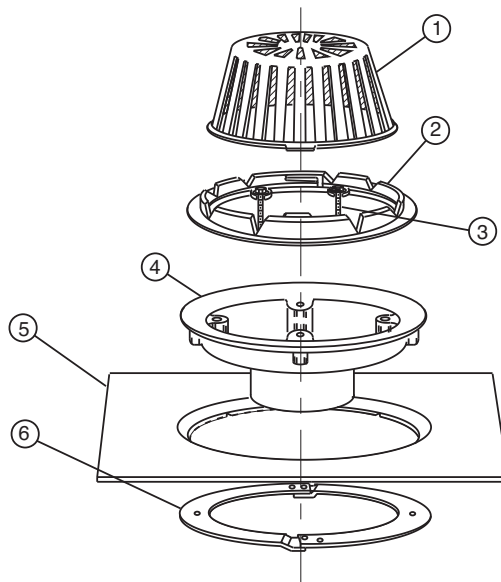

Fig. 1070

Fig. 1080

Jay R. Smith Mfg. Co.
Wholesaler's Parts Order Number Guide

1083, 1088

PART	DESCRIPTION	ITEM NUMBER
1	Polyethylene Dome, 2"-6" Outlet	1010D
1	Cast Iron Dome, 2"-6" Outlet	1010CID
2	Flashing Collar & Cone	1083C
3	Flow Rate Control	05239-10-0
2, 3	Flashing Collar & Cone w/Flow Rate Control	1083F
	Poly Bag of 4 Bolts f/Collar	R-1010

*Available, but not shown

Jay R. Smith Mfg. Co.
Wholesaler's Parts Order Number Guide

1330, 1340

PART	DESCRIPTION	ITEM NUMBER
1	Polyethylene Dome f/1330, 1340	1330D
1	Cast Iron Dome f/1330, 1340	1330CID
1	Galvanized CI Dome f/1330, 1340	1330CIDG
1	Rough Bronze Dome f/1330, 1340	1330RBD
1	Aluminum Dome f/1330, 1340	1330AD
2	Flash Clamp & Gravel Stop f/1330, 1340	1330C
	2" High Water Dam Collar f/1330, 1340	1330WDC2.0
	2 1/2" High Water Dam Collar f/1330, 1340	1330WDC2.5
3	Poly Bag of 4 Bolts f/Collar	R-1010
4	CI Caulk Body less Collar & Dome, 2"	1330C02B
4	CI Caulk Body less Collar & Dome, 3"	1330C03B
4	CI Caulk Body less Collar & Dome, 4"	1330C04B
4	CI No-Hub Body less Collar & Dome, 2"	1330Y02B
4	CI No-Hub Body less Collar & Dome, 3"	1330Y03B
4	CI No-Hub Body less Collar & Dome, 4"	1330Y04B
4	CI Body for 1340 (not pictured)	
5	Sump Receiver f/1330, 1340	1330R
6	Underdeck Clamp w/Trim f/1330	1330UDC
6	Underdeck Clamp w/Trim f/1340	1340UDC