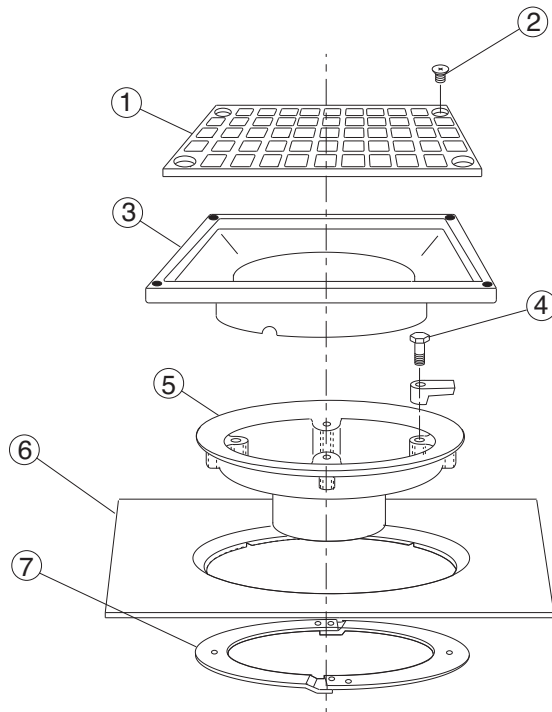

Jay R. Smith Mfg. Co.
Wholesaler's Parts Order Number Guide

1450

PART	DESCRIPTION	ITEM NUMBER
1	Cast Iron Grate	1450CIG
1	Galvanized Cast Iron Grate	1450GG
1	Nickel Bronze Grate	1450GNB
1	Polished Bronze Grate	1450GPB
1	Nickel Bronze Grate, Heel Proof	1450GNB-HP
1	Polished Bronze Grate, Heel Proof	1450GPB-HP
1	Ductile Iron Grate	1450GM
2	Securing Screws f/CI Grate, ea (4 reqd)	76042-51-6
3	CI Flashing Collar	1450C
1, 2, 3	Cast Iron Top	1450T
1, 2, 3	Nickel Bronze Top	1450TNB
1, 2, 3	Polished Bronze Top	1450TPB
1, 2, 3	NB Top, Heel Proof	1450TNBHP
1, 2, 3	PB Top, Heel Proof	1450TPBHP
4	Poly Bag of 4 Bolts f/Collar	R-1010
5	Cast Iron Body	
6	Sump Receiver	1310R
7	Pr Underdeck Clamp w/Trim	1310UDC