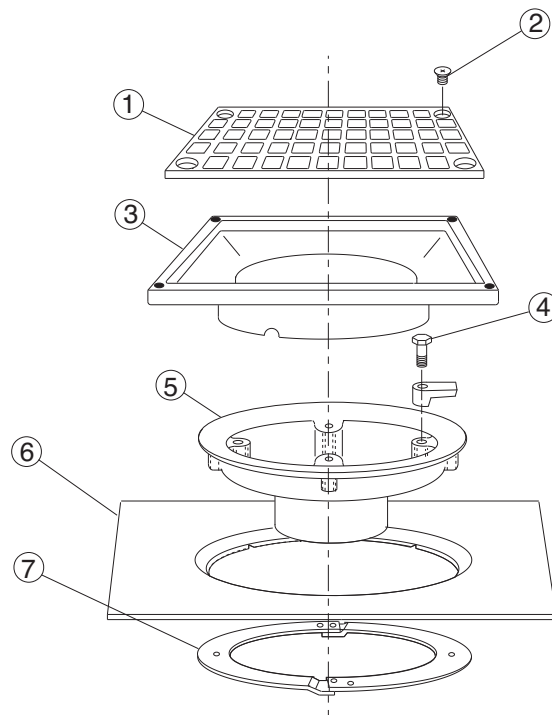

1470

Jay R. Smith Mfg. Co.
Wholesaler's Parts Order Number Guide

PART	DESCRIPTION	ITEM NUMBER
1	Cast Iron Grate	1470CIG
1	Nickel Bronze Grate	1470NBG
1	Polished Bronze Grate	1470PBG
1	Nickel Bronze Grate, Heel Proof	1470GNB-HP
1	Polished Bronze Grate, Heel Proof	1470GPB-HP
1	Ductile Iron Grate	1470GM
2	Securing Screws f/CI Grate, ea (4 reqd)	76038-80-6
3	CI Flashing Collar	1470C
1, 2, 3	Cast Iron Top	1470T
1, 2, 3	Nickel Bronze Top	1470TNB
1, 2, 3	Polished Bronze Top	1470TPB
1, 2, 3	NB Top, Heel Proof	1470TNBHP
1, 2, 3	PB Top, Heel Proof	1470TPBHP
4	Poly Bag of 4 Bolts f/Collar	R-1010
5	Cast Iron Body	
6	Sump Receiver	1310R
7	Underdeck Clamp w/Trim	1310UDC