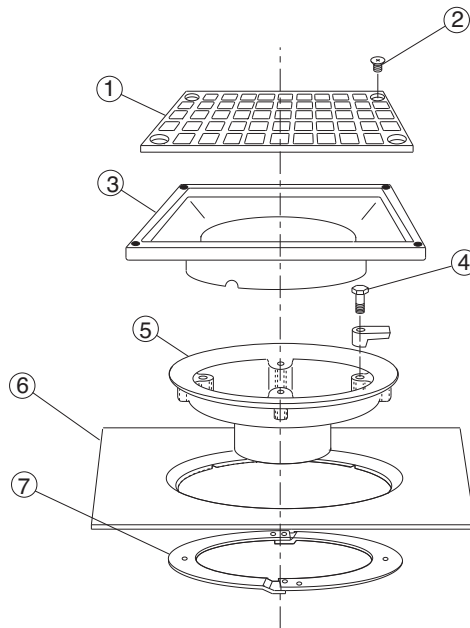

1410

Jay R. Smith Mfg. Co.
Wholesaler's Parts Order Number Guide

PART	DESCRIPTION	ITEM NUMBER
1	Cast Iron Grate	1410CIG
1	Nickel Bronze Grate	1410GNB
1	Polished Bronze Grate	1410GPB
1	Nickel Bronze Grate, Heel Proof	1410GNB-HP
1	Polished Bronze Grate, Heel Proof	1410GPB-HP
1	Ductile Iron Grate	1410GM
2	Securing Screws f/CI Grate, ea (4 reqd)	76048-80-6
3	CI Flashing Collar	1410C
1, 2, 3	Cast Iron Top Assembly	1410T
1, 2, 3	Nickel Bronze Top Assembly	1410TNB
1, 2, 3	Polished Bronze Top Assembly	1410TPB
1, 2, 3	CI Top Assembly, Heel Proof	1410T-HP
1, 2, 3	NB Top Assembly, Heel Proof	1410TNB-HP
1, 2, 3	PB Top Assembly, Heel Proof	1410TPB-HP
4	Poly Bag of 4 Bolts f/Collar	R-1010
5	Cast Iron Body	
6	Sump Receiver	1010R
7	Pr Alum Underdeck Clamp w/Trim	1010UDC
	Trim Only f/Underdeck Clamp	R-500
	Trim with Lugs	1410TRIM