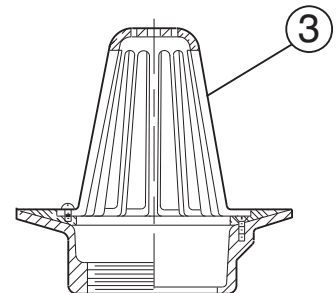

**1610, 1640, 1670
1620, 1650, 1680
1630, 1660, 1690**

**Jay R. Smith Mfg. Co.
Wholesaler's Parts Order Number Guide**

PART	DESCRIPTION	ITEM NUMBER	

1	Rgh Brz Grate f/1610, 1640, 1670	1610RBG	
1	NB Grate f/1610, 1640, 1670	1610NBG	
1	PB Grate f/1610, 1640, 1670	1610PBG	
2	Rgh Brz Low Dome f/1620, 1650, 1680	1620DRB	
2	NB Low Dome f/1620, 1650, 1680	1620DNB	
2	PB Low Dome f/1620, 1650, 1680	1620DPB	
3	Rgh Brz High Dome f/1630, 1660, 1690	1630DRB	
3	NB High Dome f/1630, 1660, 1690	1630DNB	
3	PB High Dome f/1630, 1660, 1690	1630DPB	
	NB Flashing Collar	02504-70-0	
	RB Flashing Collar	02504-50-0	
	PB Screws f/Grate, ea (2 reqd)	76048-51-6	
	SS Screws f/Grate, ea (2 reqd)	76048-80-6	
	PB Screws f/Low or High Dome, ea (2 reqd)	76051-51-6	
	SS Screws f/Low or High Dome, ea (2 reqd)	76051-80-6