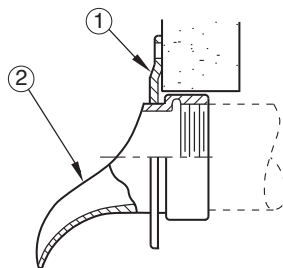

Jay R. Smith Mfg. Co.
Wholesaler's Parts Order Number Guide

1770

PART	DESCRIPTION	ITEM NUMBER
1	Bird Screen, 2"	1770BS2
1	Bird Screen, 3"	1770BS3
1	Bird Screen, 4"	1770BS4
1	Bird Screen, 2"	1770BS5
1	Bird Screen, 2"	1770BS6
1	Bird Screen, 2"	1770BS8
1	Bird Screen, 2"	1770BS10
1	Bird Screen, 2"	1770BS12
1	RB Flange, 2"	1770F2
1	RB Flange, 3"	1770F3
1	RB Flange, 4"	1770F4
1	RB Flange, 5"	1770F5
1	RB Flange, 6"	1770F6
1	RB Flange, 8"	1770F8
1	RB Flange, 10"	1770F10
1	PB Flange, 2"	1770F2PB
1	PB Flange, 3"	1770F3PB
1	PB Flange, 4"	1770F4PB
1	PB Flange, 5"	1770F5PB
1	PB Flange, 6"	1770F6PB
1	PB Flange, 8"	1770F8PB
1	PB Flange, 10"	1770F10PB
1	NB Flange, 2"	1770F2NB
1	NB Flange, 3"	1770F3NB
1	NB Flange, 4"	1770F4NB
1	NB Flange, 5"	1770F5NB
1	NB Flange, 6"	1770F6NB