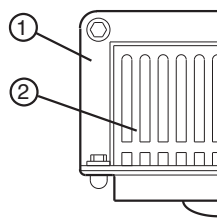

Jay R. Smith Mfg. Co.
Wholesaler's Parts Order Number Guide

**1510, 1520,
1530, 1540**

PART	DESCRIPTION	ITEM NUMBER
1, 3	CI Flashing Clamp f/1510-1540, 2-4"	1510CIC2
1, 3	CI Flashing Clamp f/1510-1540, 5, 6"	1510CIC5
1, 3	RB Flashing Clamp f/1510-1540, 2-4"	1510RBC2
1, 3	RB Flashing Clamp f/1510-1540, 5, 6"	1510RBC5
4	Cast Iron Grate f/1510, 1530, 2-4"	1510CIG2
4	Cast Iron Grate f/1510, 1530, 5, 6"	1510CIG5
4	Rough Bronze Grate f/1510, 1530, 2-4"	1510GRB2
4	Rough Bronze Grate f/1510, 1530, 5, 6"	1510GRB5
4	Nickel Bronze Grate f/1510, 1530, 2-4"	1510GNB2
4	Nickel Bronze Grate f/1510, 1530, 5, 6"	1510GNB5
4	Polished Bronze Grate f/1510, 1530, 2-4"	1510GPB2
4	Polished Bronze Grate f/1510, 1530, 5, 6"	1510GPB5
2	Cast Iron Grate f/1520, 1540, 2-4"	1520CIG2
2	Cast Iron Grate f/1520, 1540, 5, 6"	1520CIG5
2	Rough Bronze Grate f/1520, 1540, 2-4"	1520GRB2
2	Rough Bronze f/1520, 1540, 5, 6"	1520GRB5
2	Nickel Bronze Grate f/1520, 1540, 2-4"	1520GNB2
2	Nickel Bronze f/1520, 1540, 5, 6"	1520GNB5
2	Polished Bronze Grate f/1520, 1540, 2-4"	1520GPB2
2	Polished Bronze f/1520, 1540, 5, 6"	1520GPB5
5	Flashing Clamp Bolt, ea (4 reqd)	76100-51-6
5	Flashing Clamp Washer, ea (4 reqd)	76272-51-6