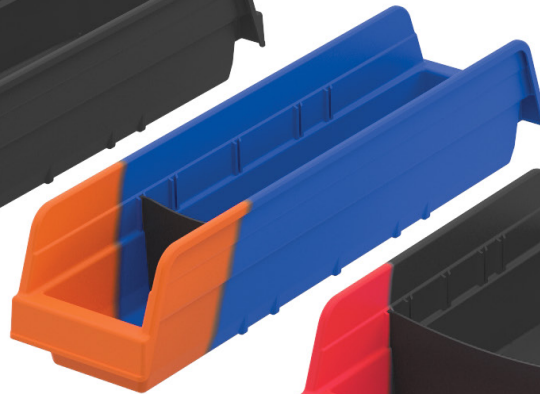

Indicator® Kanban Bins

Effective inventory control at a glance!

- Innovative, low-cost alternative to high-end inventory control systems
- An ideal tool for implementing a Kanban system for visual process management

A complete Kanban system in a single bin
The orange/red trigger side indicates when supplies need to be replenished.

BINtelligence
SERIES
by AKRO-MILS

36468BLKRED
Indicator

36448BLUE
Indicator

36462BLKRED
Indicator

36442BLUE
Indicator

Indicator Stock, Pick, Flip & Replenish

STOCK both sides of the bin.

PICK from the blue/black side until empty.

FLIP the bin to trigger side to show inventory is low.

REPLENISH the bin and repeat!