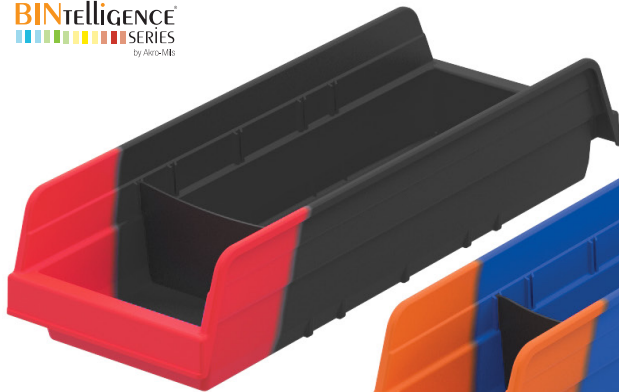

Indicator® Kanban Bins

Effective inventory control at a glance!

- Innovative, low-cost alternative to high-end inventory control systems
- An ideal tool for implementing a Kanban system for visual process management

A complete Kanban system in a single bin
The orange/red trigger side indicates when supplies need to be replenished.

BINtelligence
SERIES
by AKRO-MILS

36468BLKRED
Indicator

36448BLUE
Indicator

36462BLKRED
Indicator

36442BLUE
Indicator

Indicator Stock, Pick, Flip & Replenish

STOCK both sides of the bin.

PICK from the blue/black side until empty.

FLIP the bin to trigger side to show inventory is low.

REPLENISH the bin and repeat!