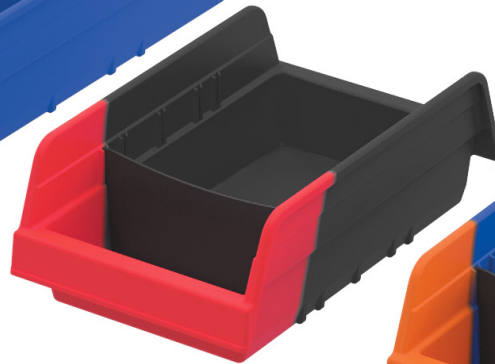

Indicator® Kanban Bins

Effective inventory control at a glance!

- Innovative, low-cost alternative to high-end inventory control systems
- An ideal tool for implementing a Kanban system for visual process management

A complete Kanban system in a single bin
The orange/red trigger side indicates when supplies need to be replenished.

BINtelligence
SERIES
by AKRO-MILS

36468BLKRED
Indicator

36448BLUE
Indicator

36462BLKRED
Indicator

36442BLUE
Indicator

Indicator Stock, Pick, Flip & Replenish

STOCK both sides of the bin.

PICK from the blue/black side until empty.

FLIP the bin to trigger side to show inventory is low.

REPLENISH the bin and repeat!